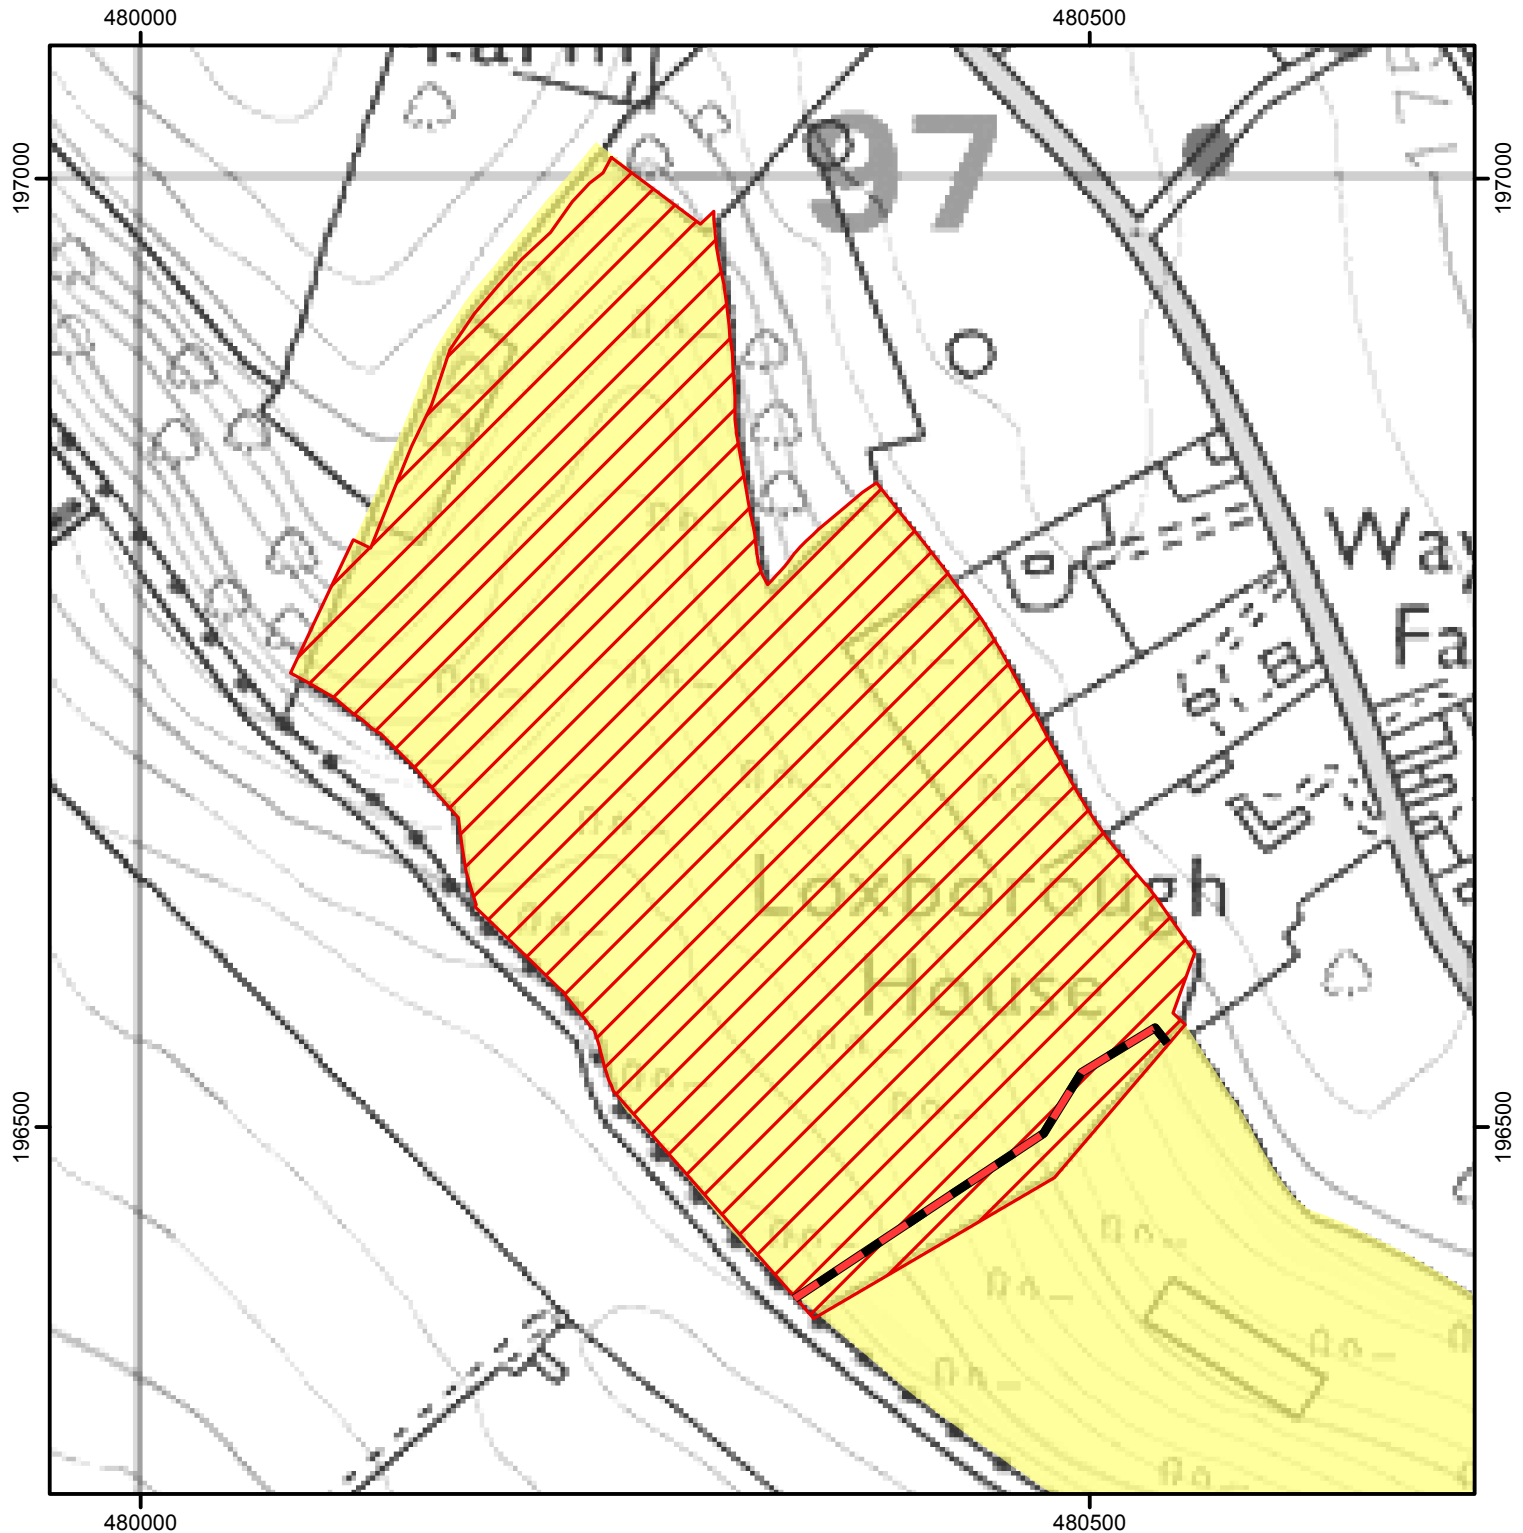

# CROW Open Access: Consultation on restriction

This does not affect Public Rights of Way

Consultation start date: 5th December 2016

Consultation end date : 12th January 2017

Case Number: 2006100011

0 80 160 M

© Crown Copyright and database right 2016.  
Ordnance Survey 100022021

CROW Consultation

CROW Access Land

For more information call the Open Access Contact Centre on 0300 060 2091  
or visit our website at [www.gov.uk/right-of-way-open-access-land/use-your-right-to-roam](http://www.gov.uk/right-of-way-open-access-land/use-your-right-to-roam)