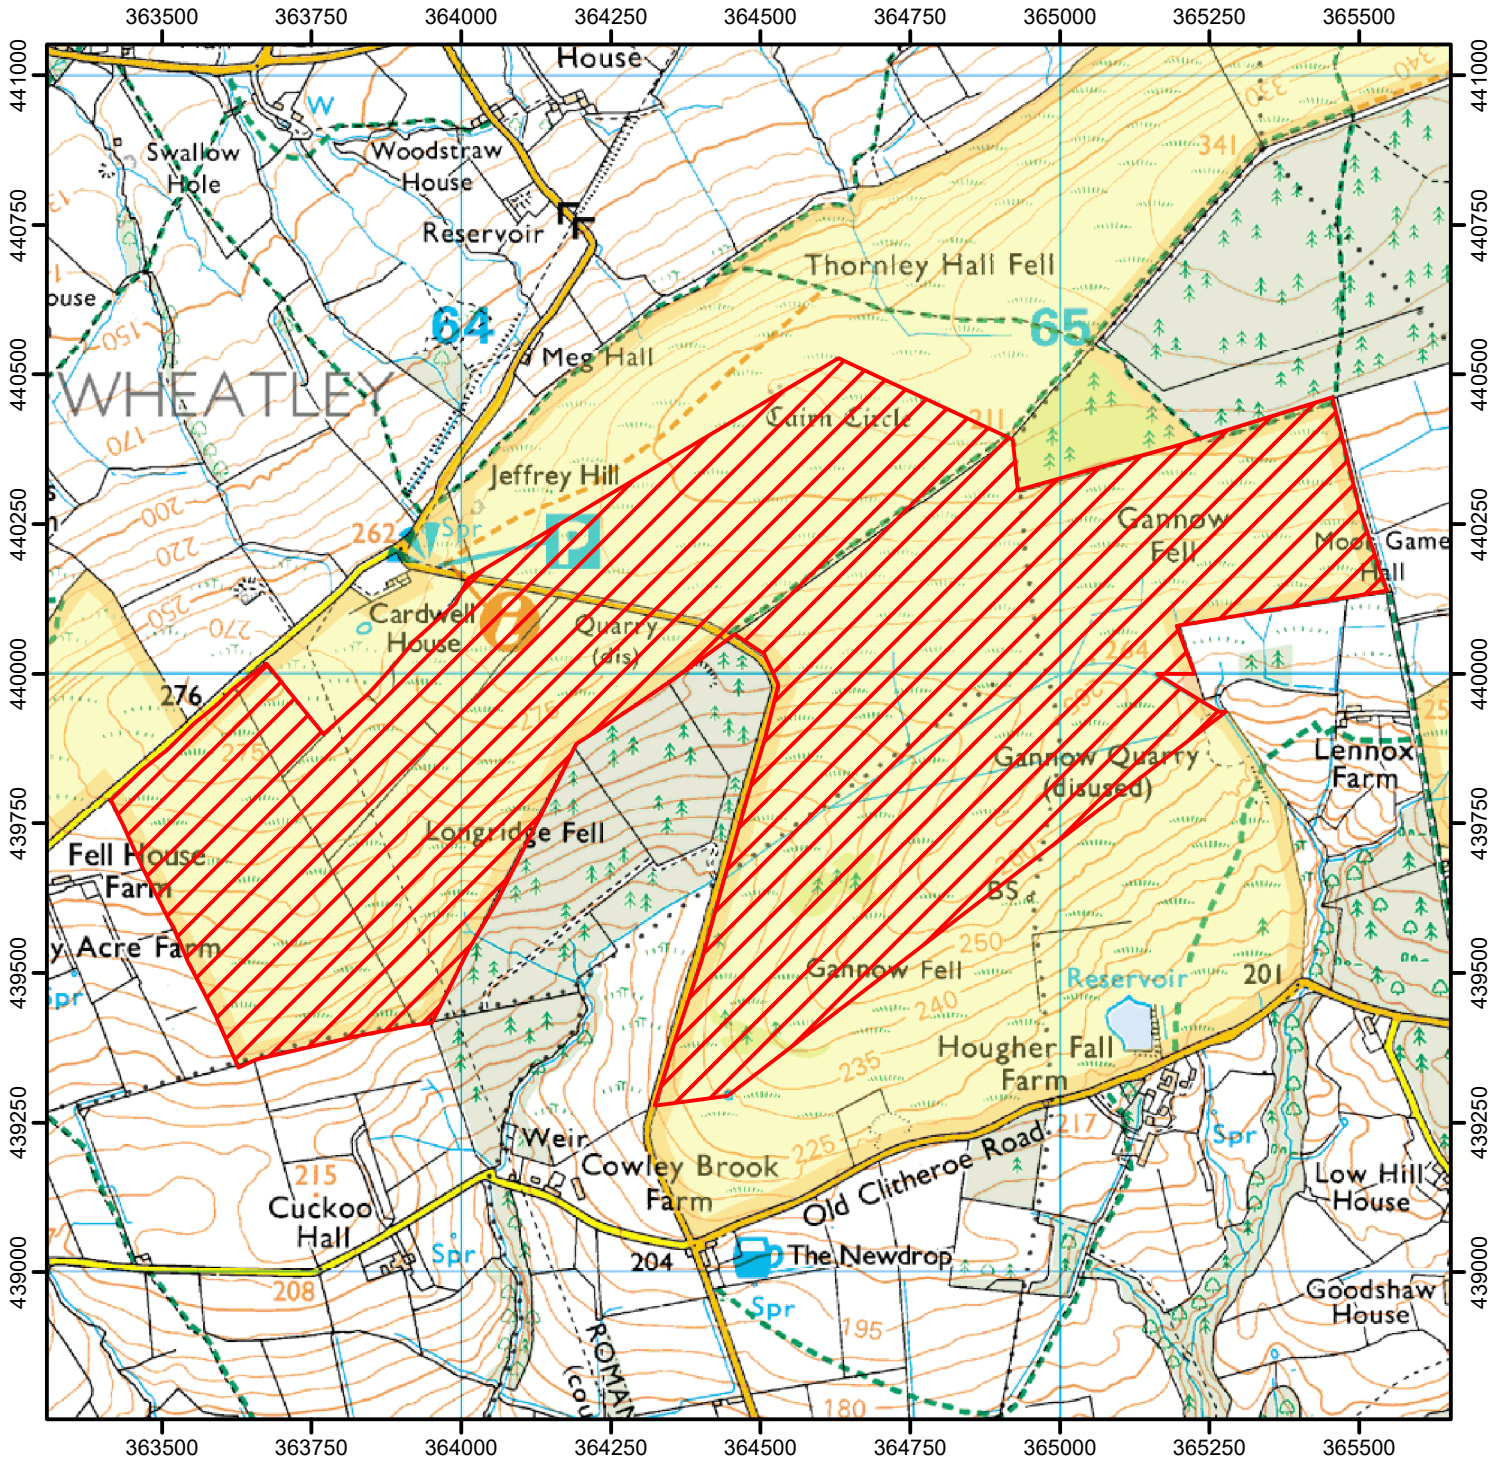

NATURAL
ENGLAND

DOGS MUST BE ON A SHORT LEAD

To avoid disturbance to game birds, dogs must be kept on a short lead on the open access land shown hatched on the map below.

From 01 August to 10 December annually.

This does not affect public rights of way.

Case Number: 2009020077

0 300 600 Metres

Restricted Open Access Land

Open Access Land

© Crown Copyright and database right 2024.
Ordnance Survey 100022021

For more information call the Open Access Contact Centre on 0300 060 2091
or visit our website at www.gov.uk/right-of-way-open-access-land/use-your-right-to-roam