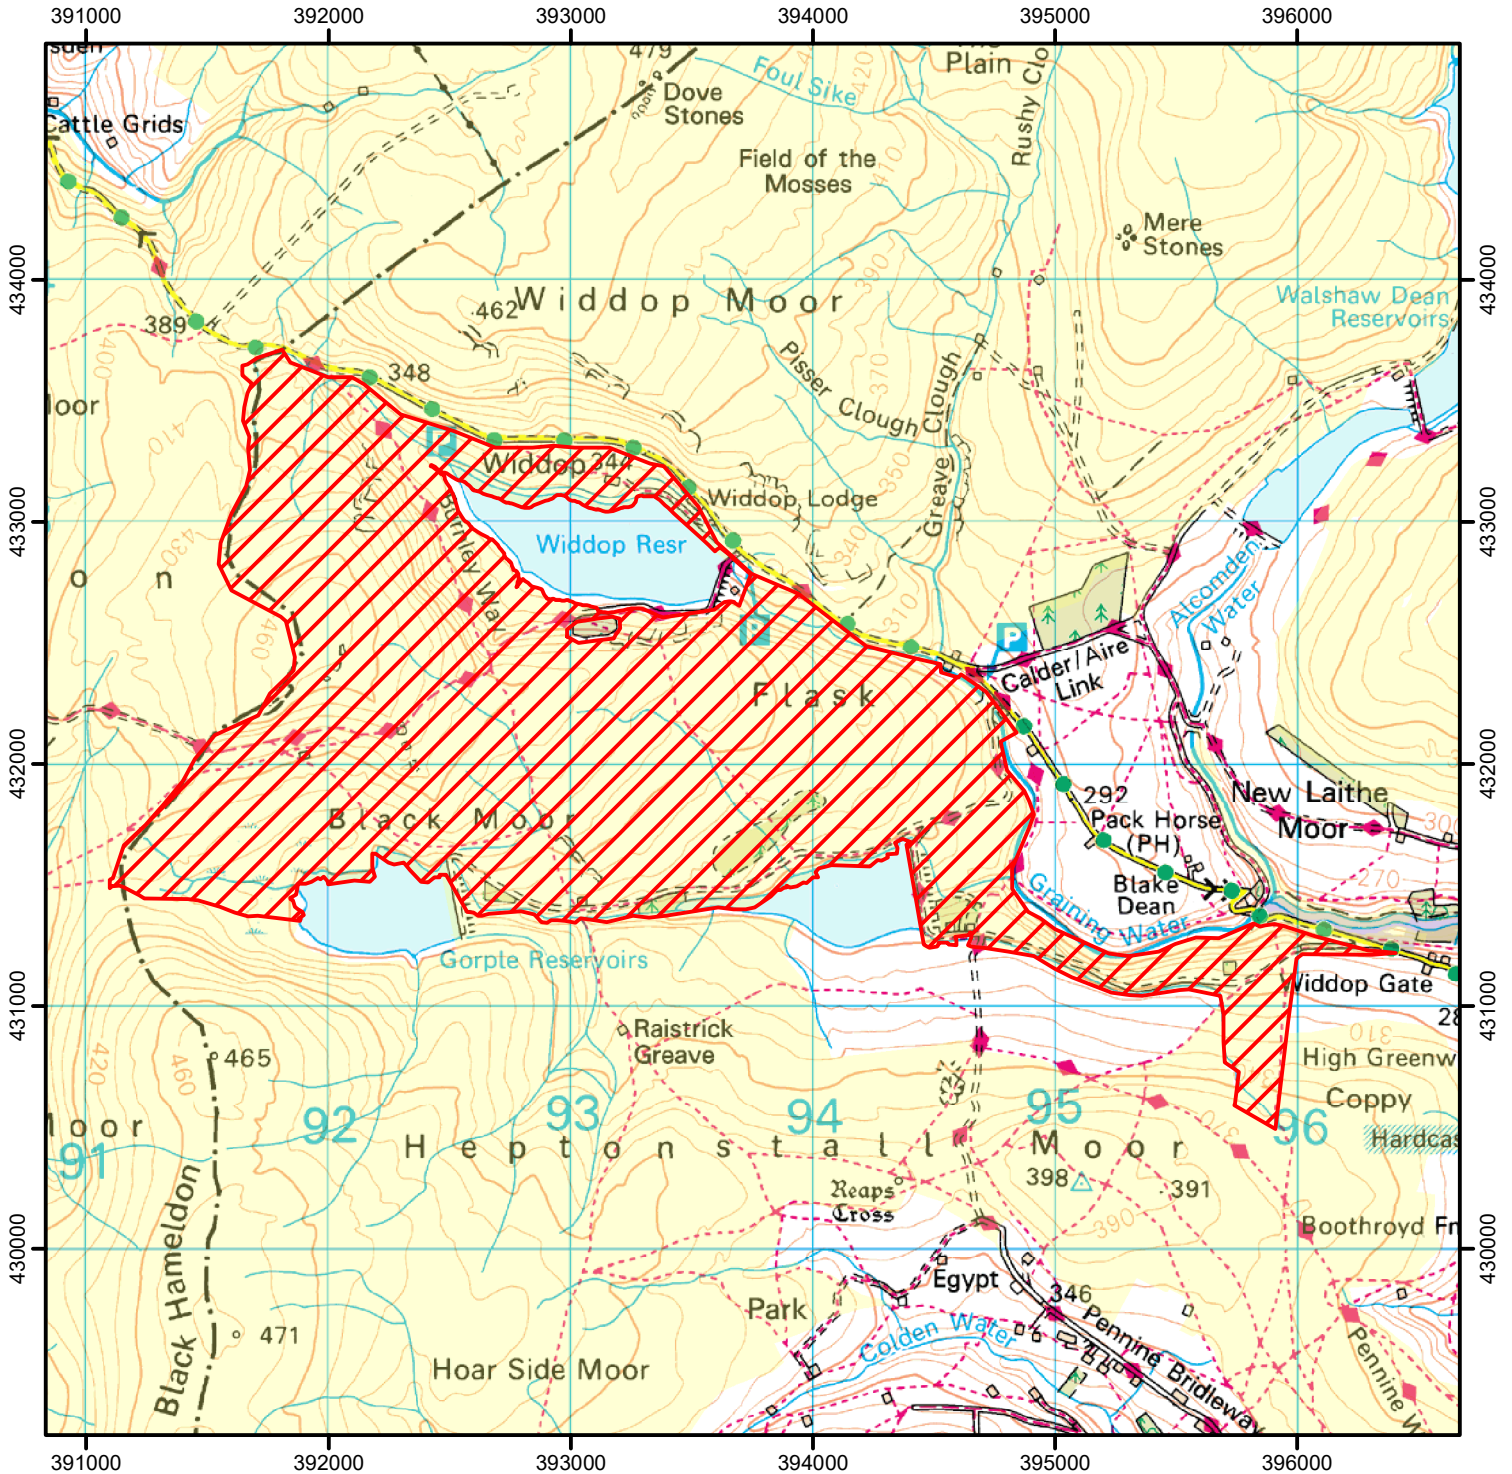

# CROW Open Access: Consultation on review of restriction

Please see accompanying notice.

Consultation end date: 13 December 2024

NATURAL ENGLAND

Case Number: 2004120067

0 750 1,500  
M

© Crown Copyright and database right 2024  
Ordnance Survey 100022021.

CROW Consultation

CROW Open Access Land

For more information call the Open Access Contact Centre on 0300 060 2091  
or visit our website at [www.gov.uk/right-of-way-open-access-land/use-your-right-to-roam](http://www.gov.uk/right-of-way-open-access-land/use-your-right-to-roam)