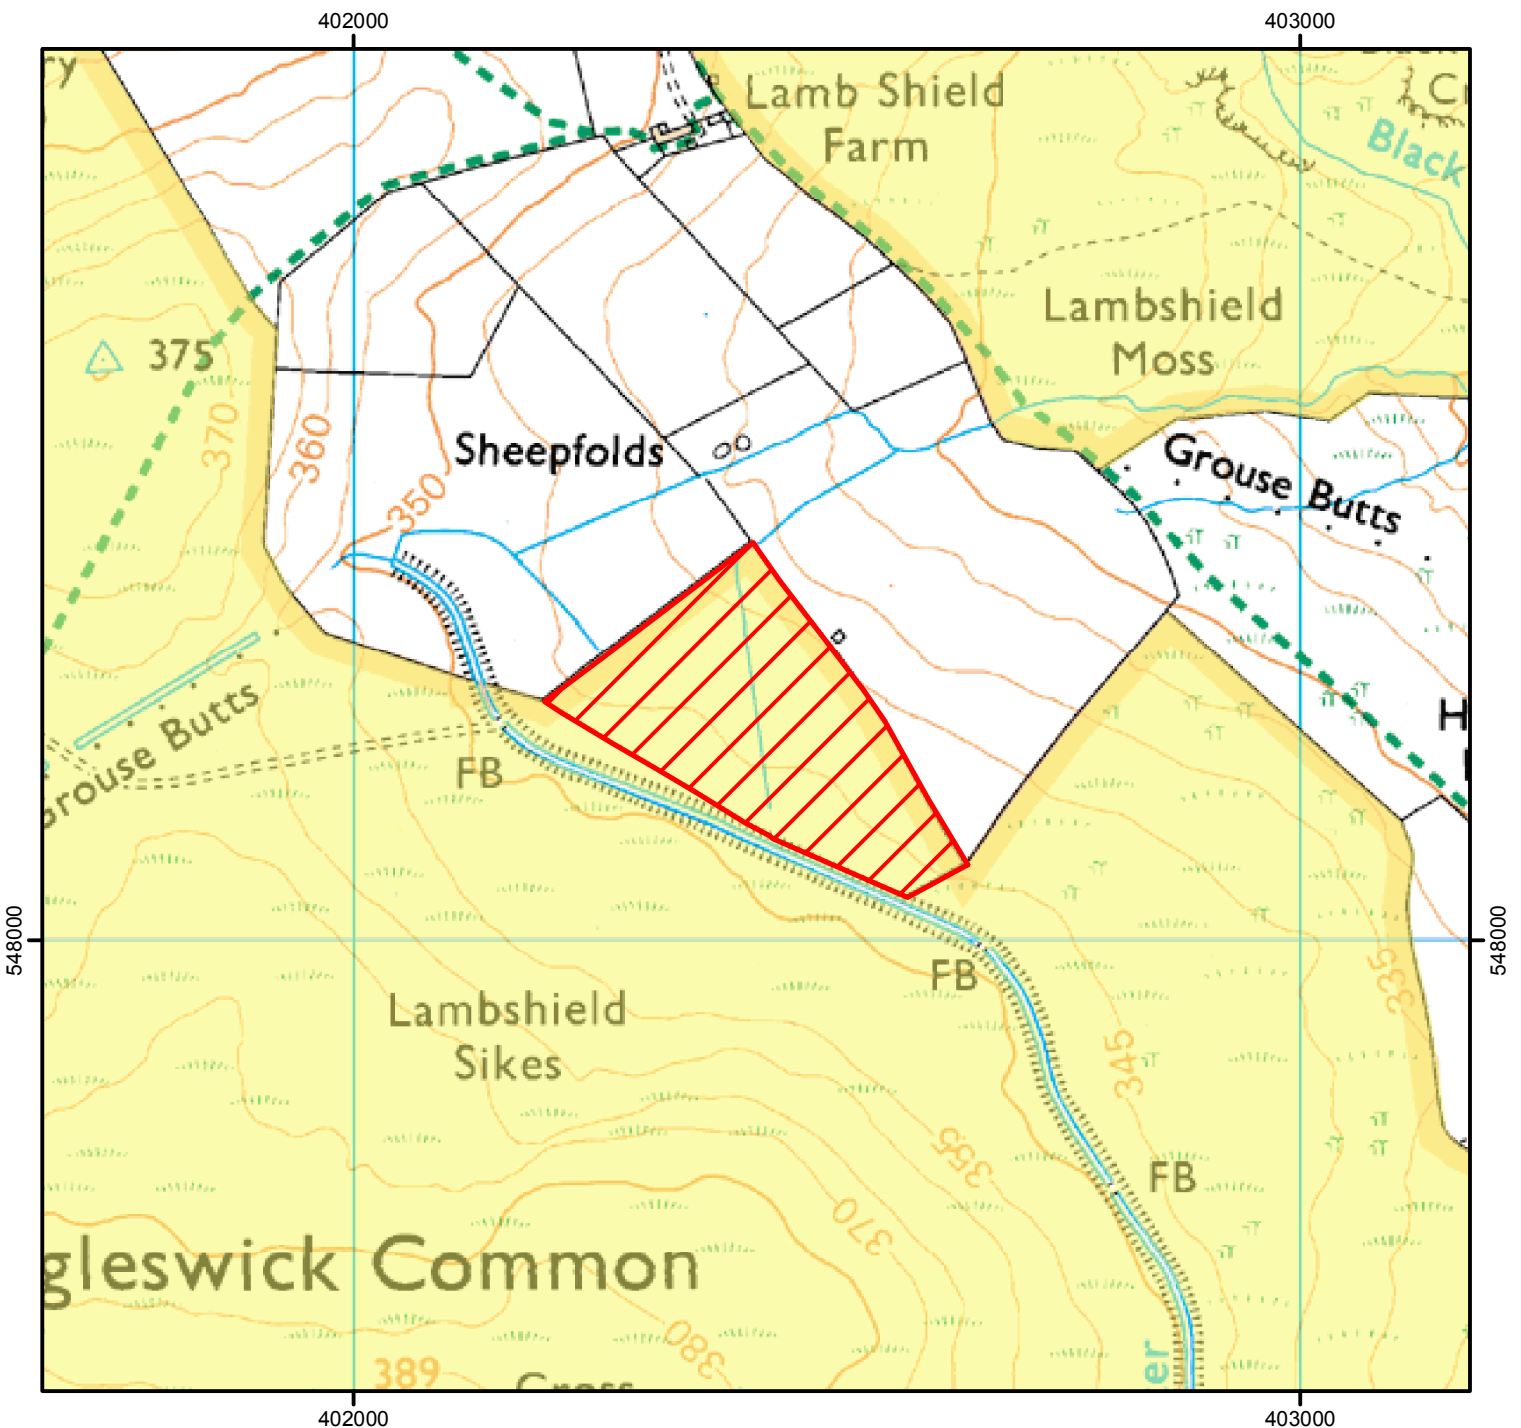

NATURAL
ENGLAND

CROW Open Access: Consultation on review of restriction (Please see accompanying notice)

This does not affect public rights of way.

From 06 January until 31 January 2020

Case Number: 2005110004

0 100 200 400 600 M

© Crown Copyright and database right 2019. All rights reserved.
Ordnance Survey Licence number 100022021.

CROW Consultation

CROW Access Land

For more information call the Open Access Contact Centre on 0300 060 2091
<https://www.gov.uk/guidance/open-access-land-management-rights-and-responsibilities>