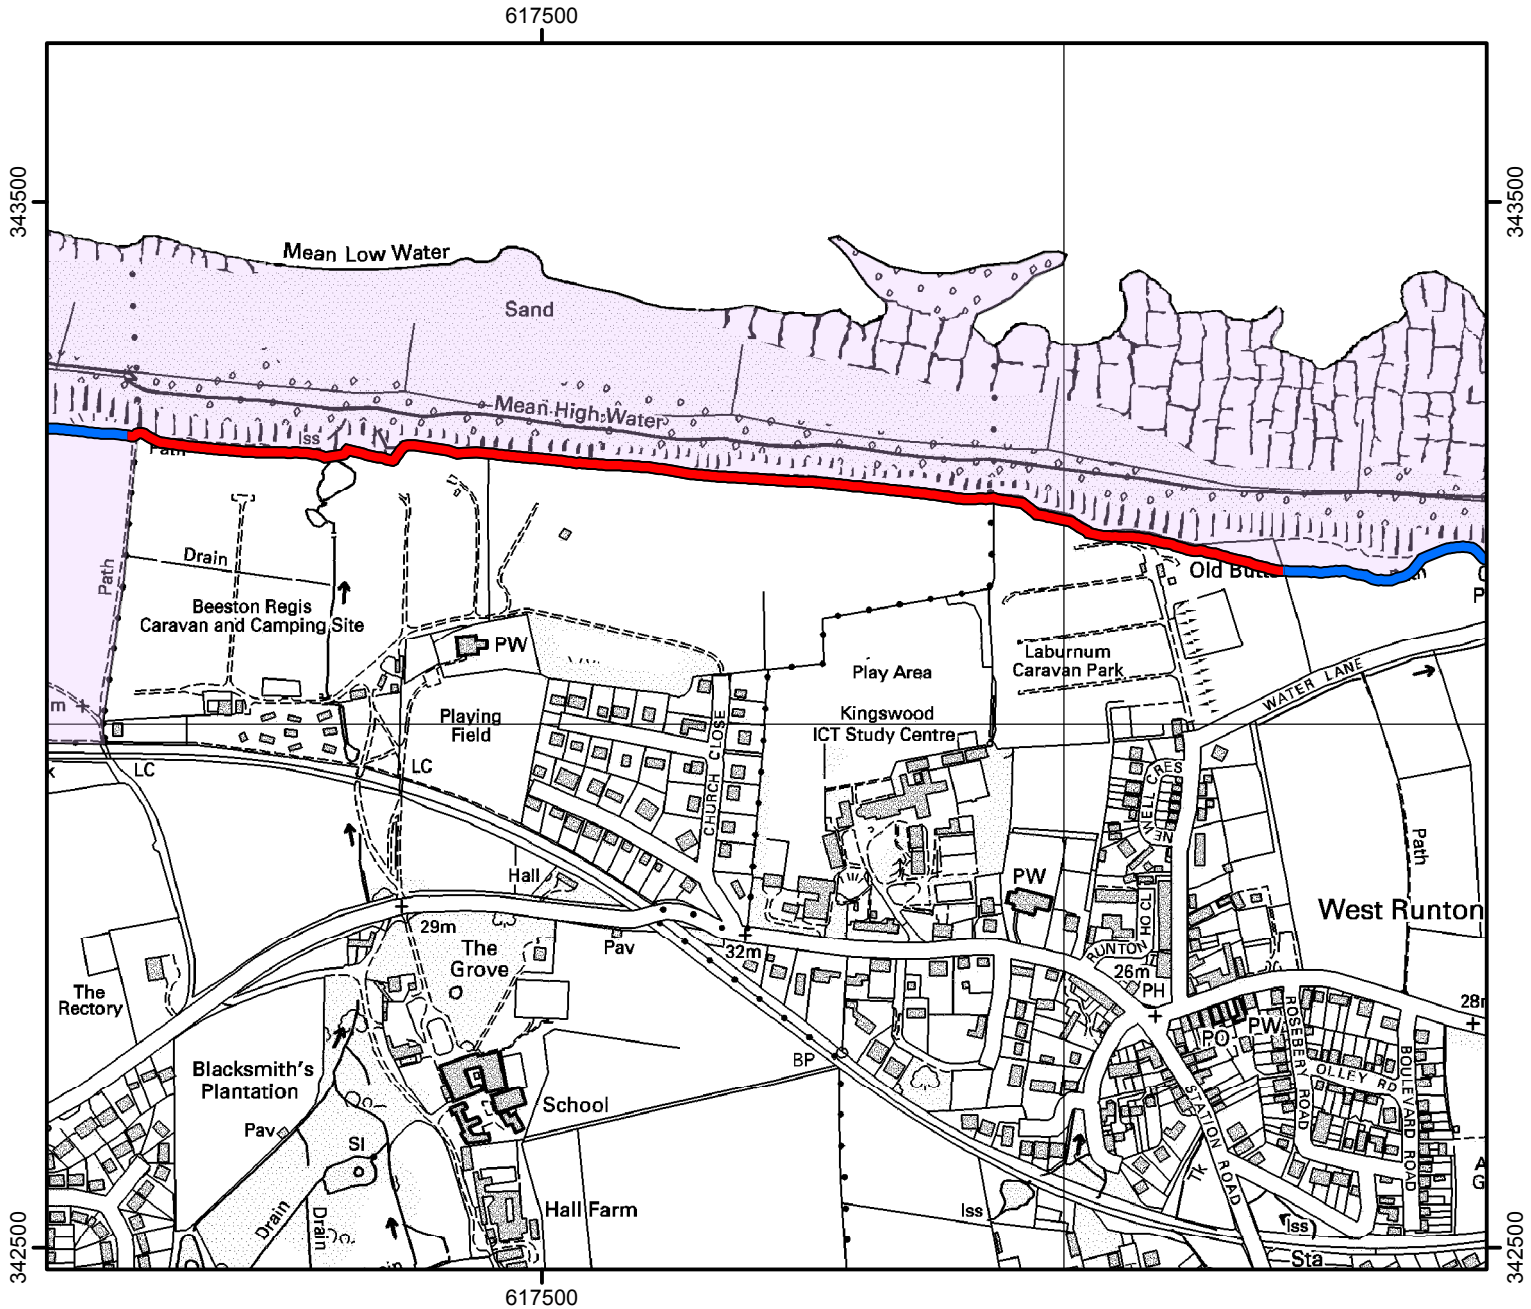

# CROW Open Access: Consultation on review of restriction

Please see accompanying notice.

This does not affect Public Rights of Way.

Consultation end date: 11 September 2019

Case Number: 2014117440

0 200 400 Metres

England Coast Path

England Coast Path Restriction

Access Land

© Crown Copyright and database right 2019.  
Ordnance Survey 100022021

For more information call the Open Access Contact Centre on 0300 060 2091  
or visit our website at [www.gov.uk/right-of-way-open-access-land/use-your-right-to-roam](http://www.gov.uk/right-of-way-open-access-land/use-your-right-to-roam)