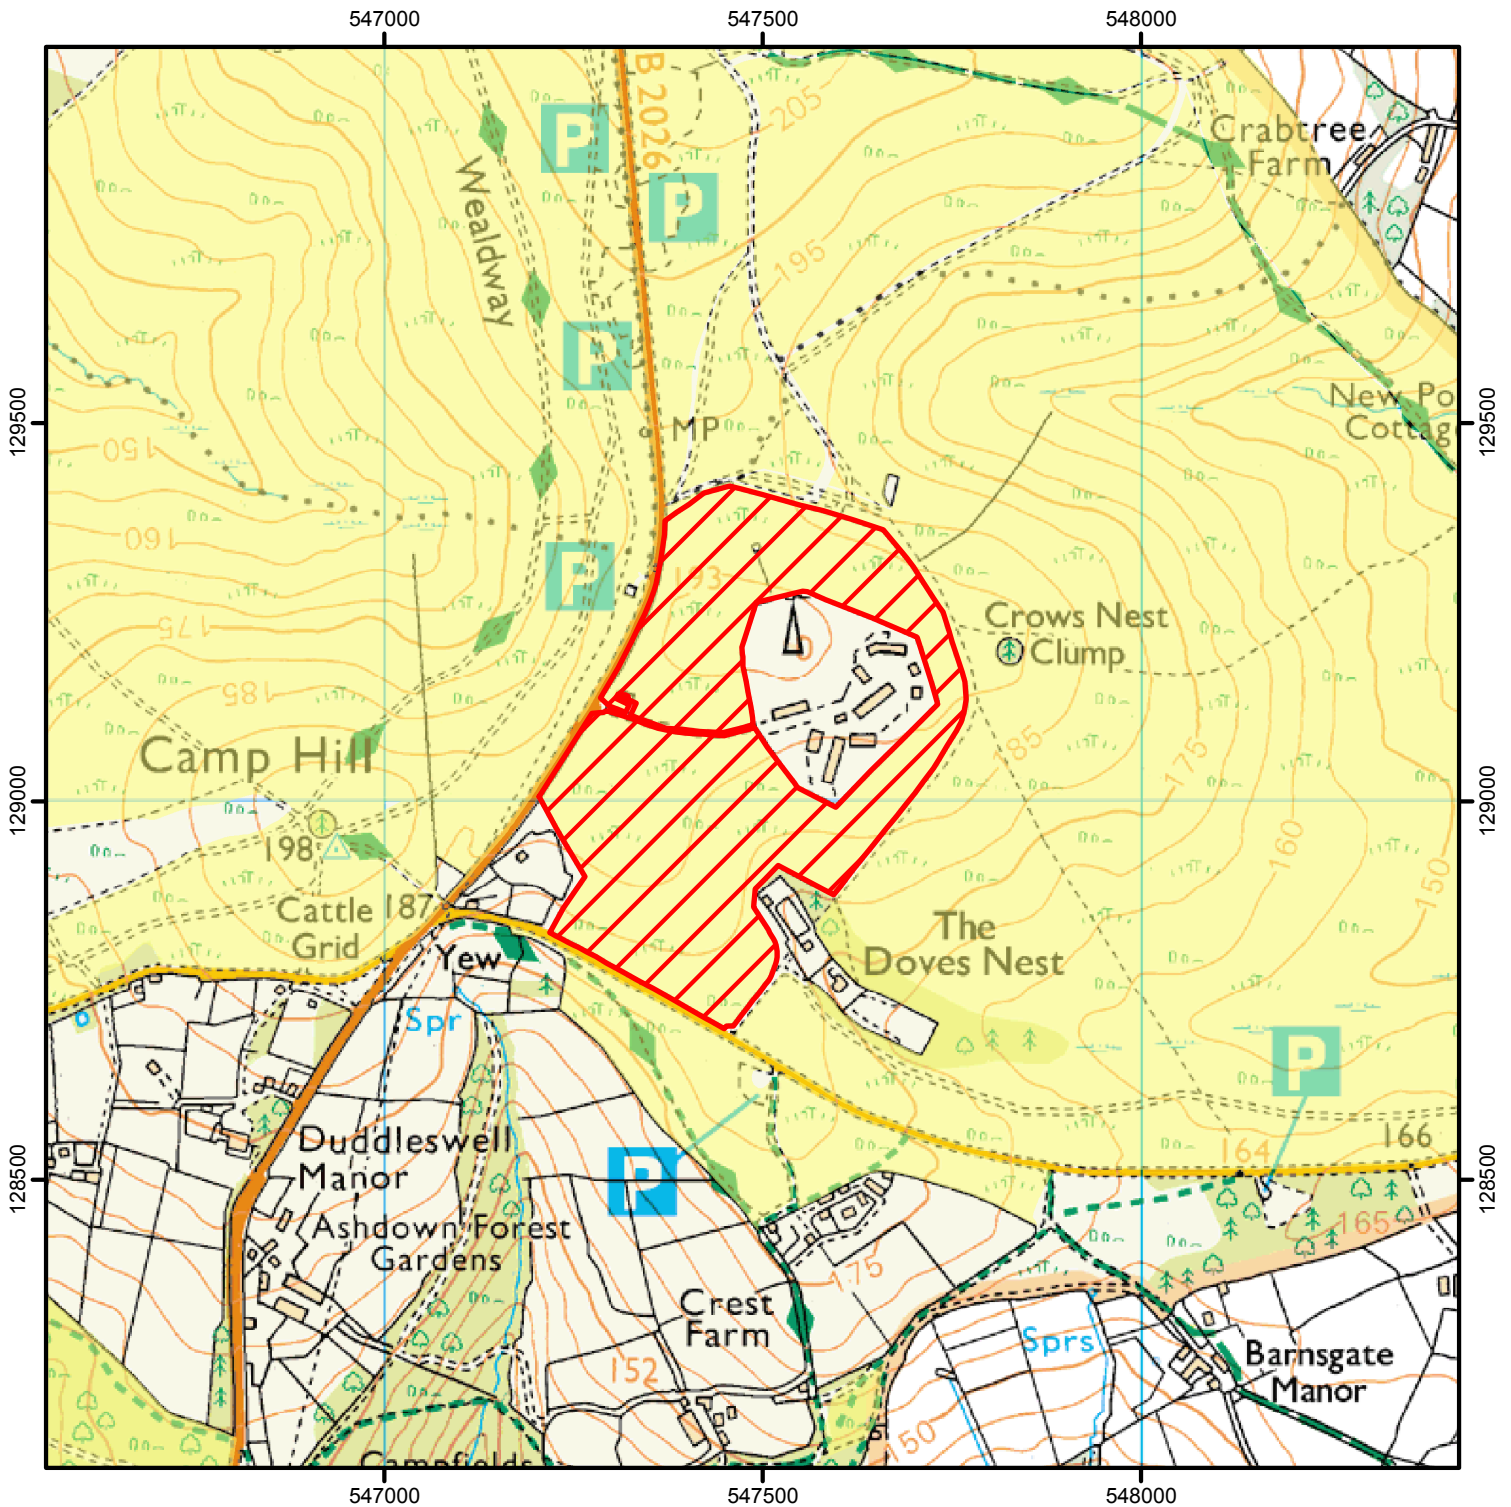

CROW Open Access: Consultation on proposed restriction (please see accompanying notice)

NATURAL
ENGLAND

Case Number: 2009030025

Consultation start date: 12/09/2019

Consultation end date: 25/10/2019

0 125 250 500 Metres

© Crown Copyright and database right 2019. All rights reserved.
Ordnance Survey Licence number 100022021.

CROW Consultation

CROW Access Land

For more information call the Open Access Contact Centre on 0300 060 2091
<https://www.gov.uk/guidance/open-access-land-management-rights-and-responsibilities>