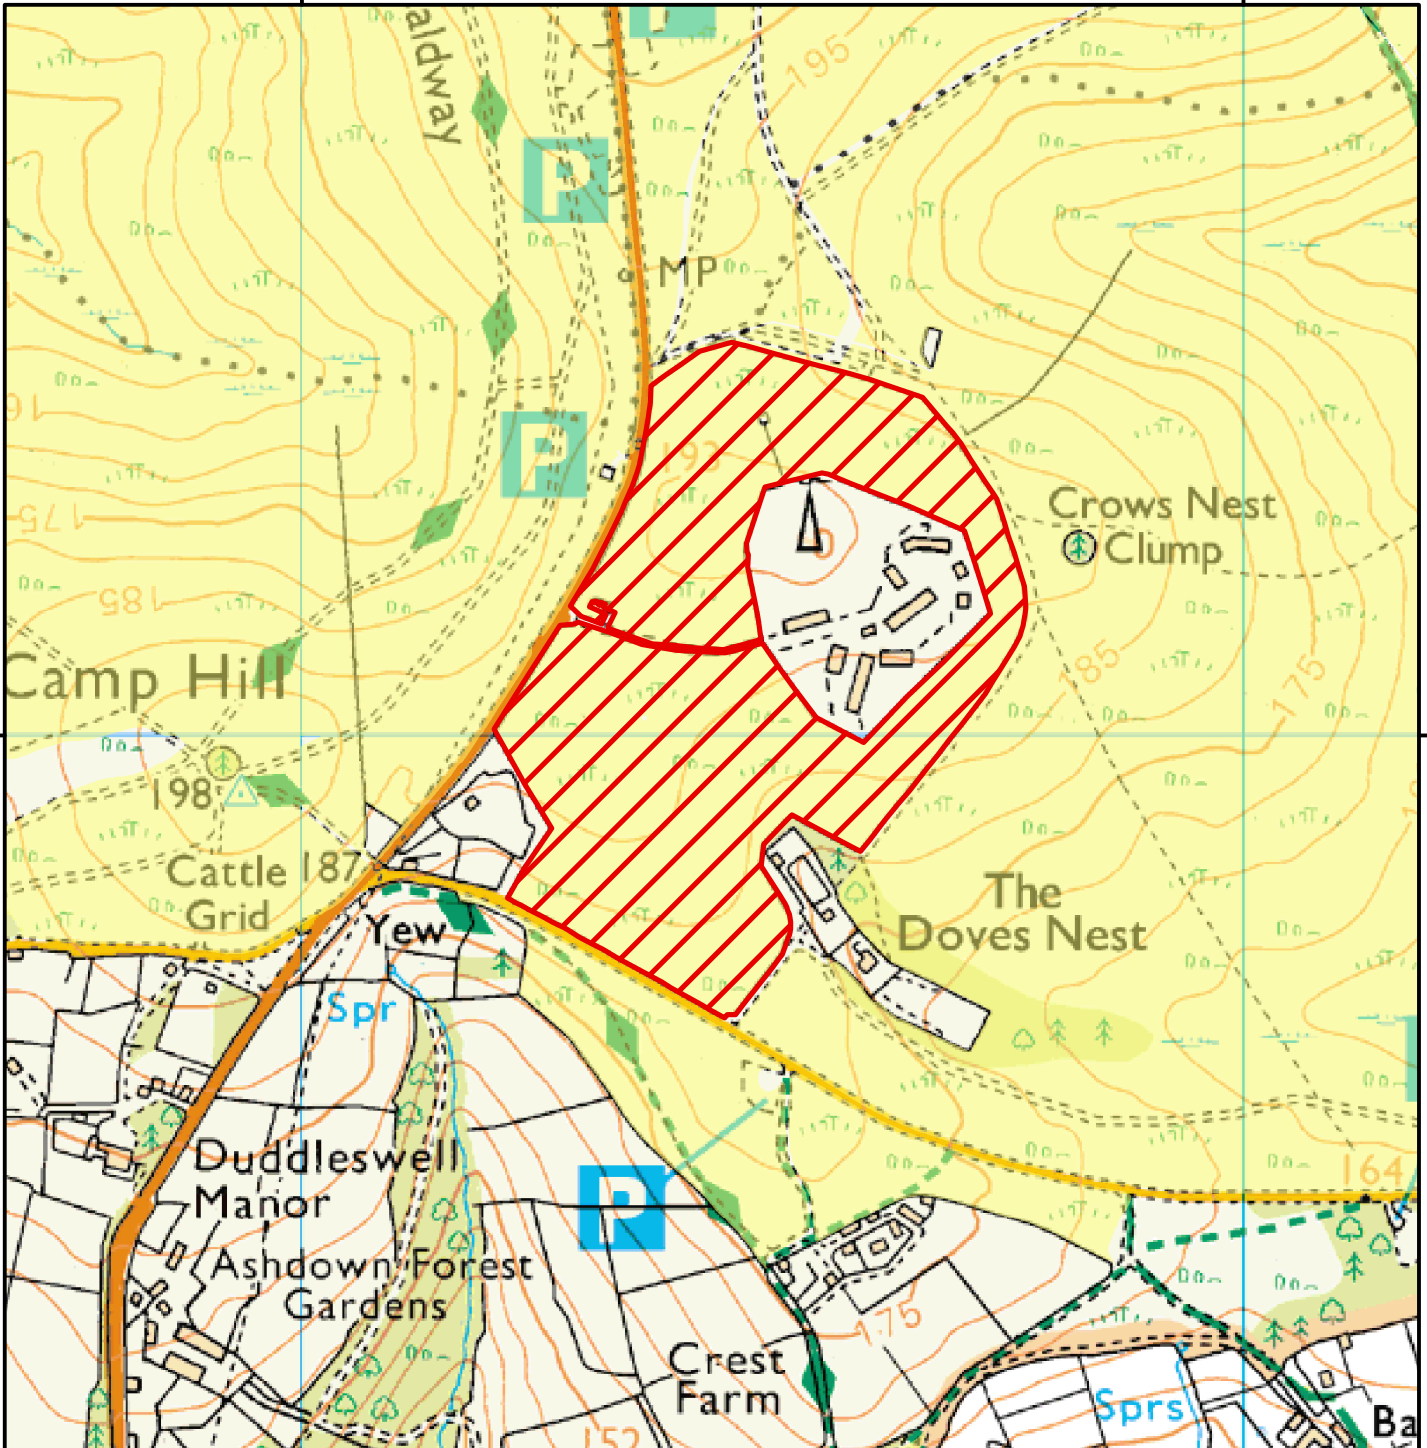

**NATURAL
ENGLAND**

The Open Access land shown hatched on the map is closed for public safety. This does not affect Public Rights of Way.

Start date: 05/12/2014
End date: 30/06/2025

Case Number: 2009030025

547000

548000

547000

548000

0 200 400 Metres

© Crown Copyright and database right 2019. All rights reserved.
Ordnance Survey Licence number 100022021.

CROW Restriction

CROW Access Land