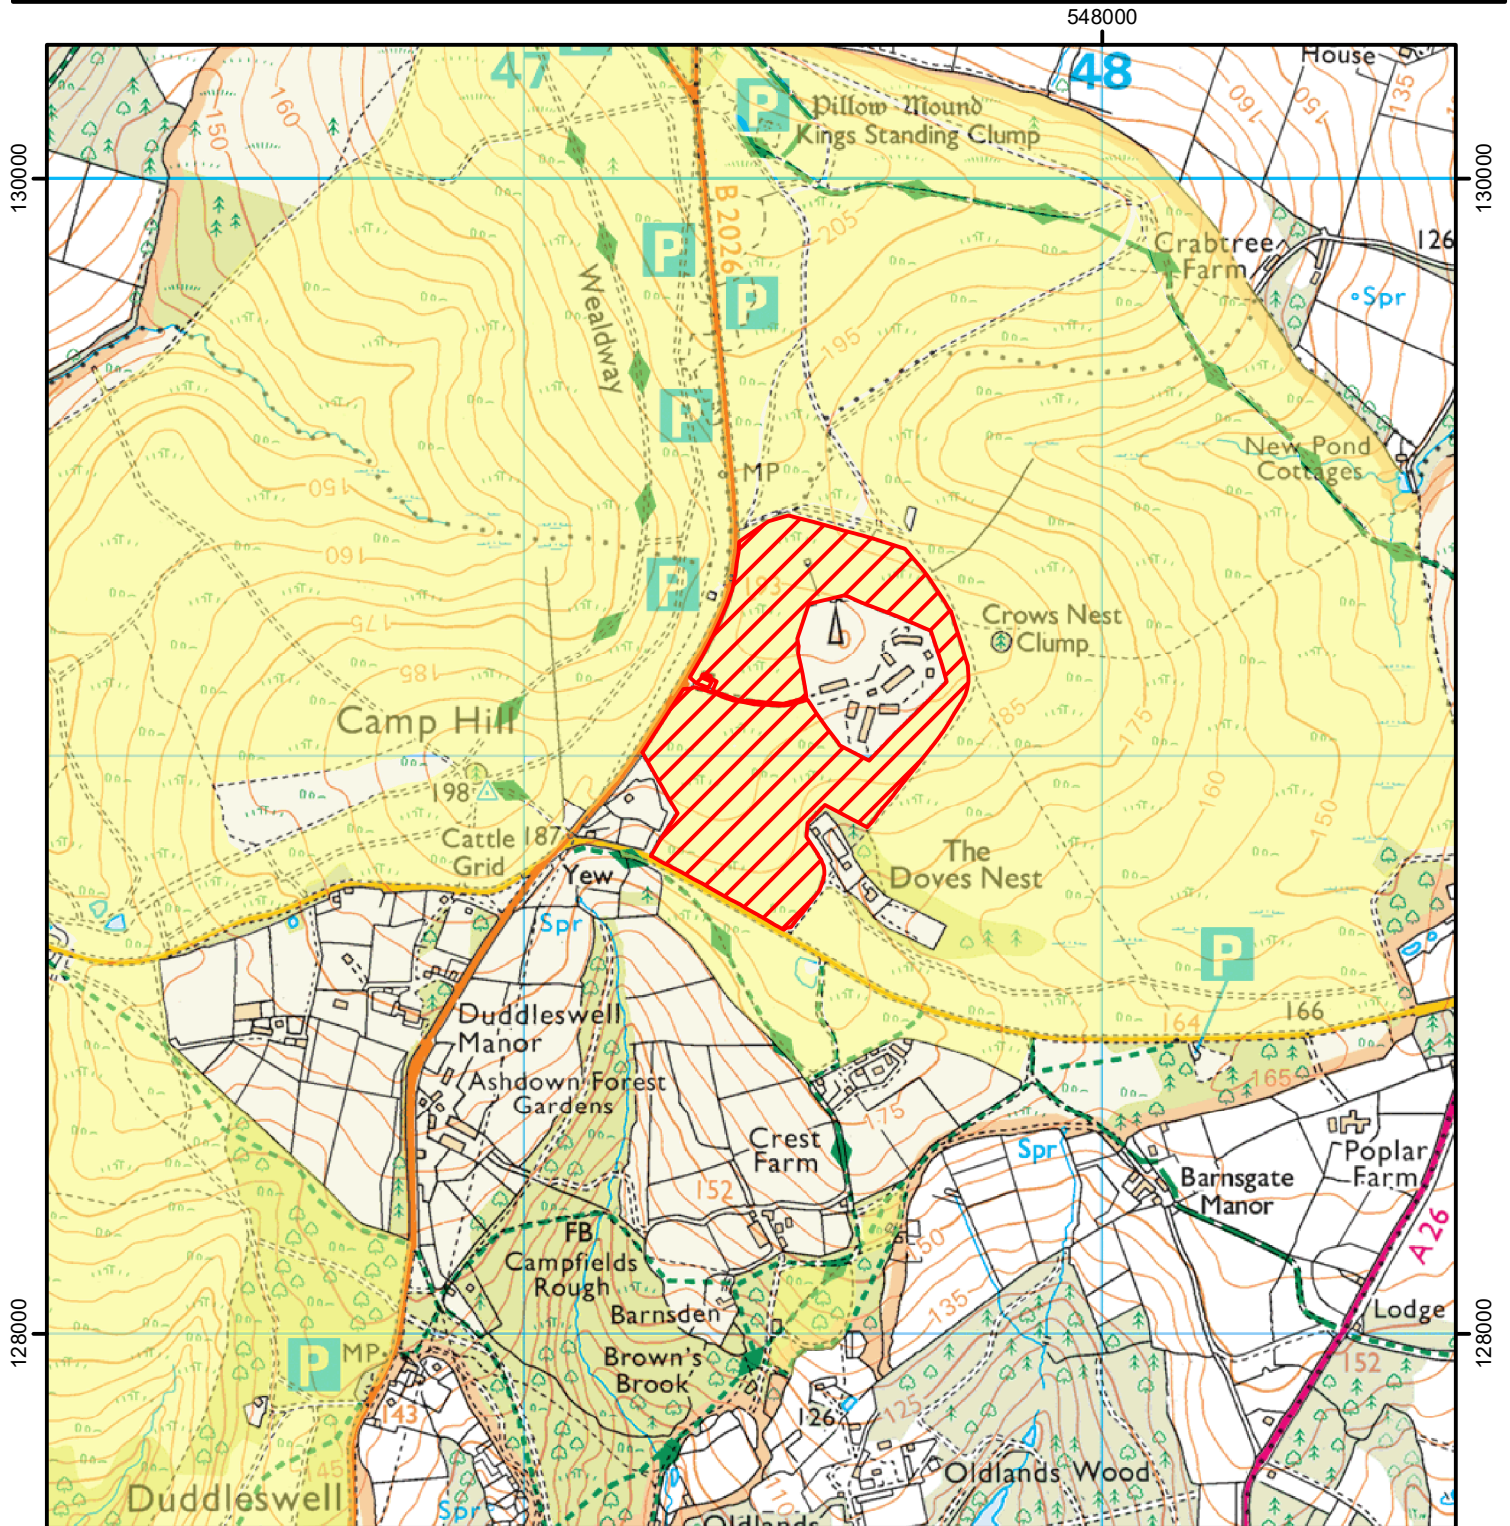

NO OPEN ACCESS

To prevent a danger to public safety, the open access land shown hatched on the map below is closed.

This does not affect Public Rights of Way.

NATURAL
ENGLAND

Case number 2009030025

0 620 Metres

© Crown Copyright and database right 2025. All rights reserved. Ordnance Survey Licence number 100022021.

Open Access Land Restriction

Open Access Land

For more information call the Open Access Contact Centre on 0300 060 2091
or visit our website at www.gov.uk/right-of-way-open-access-land/use-your-right-to-roam