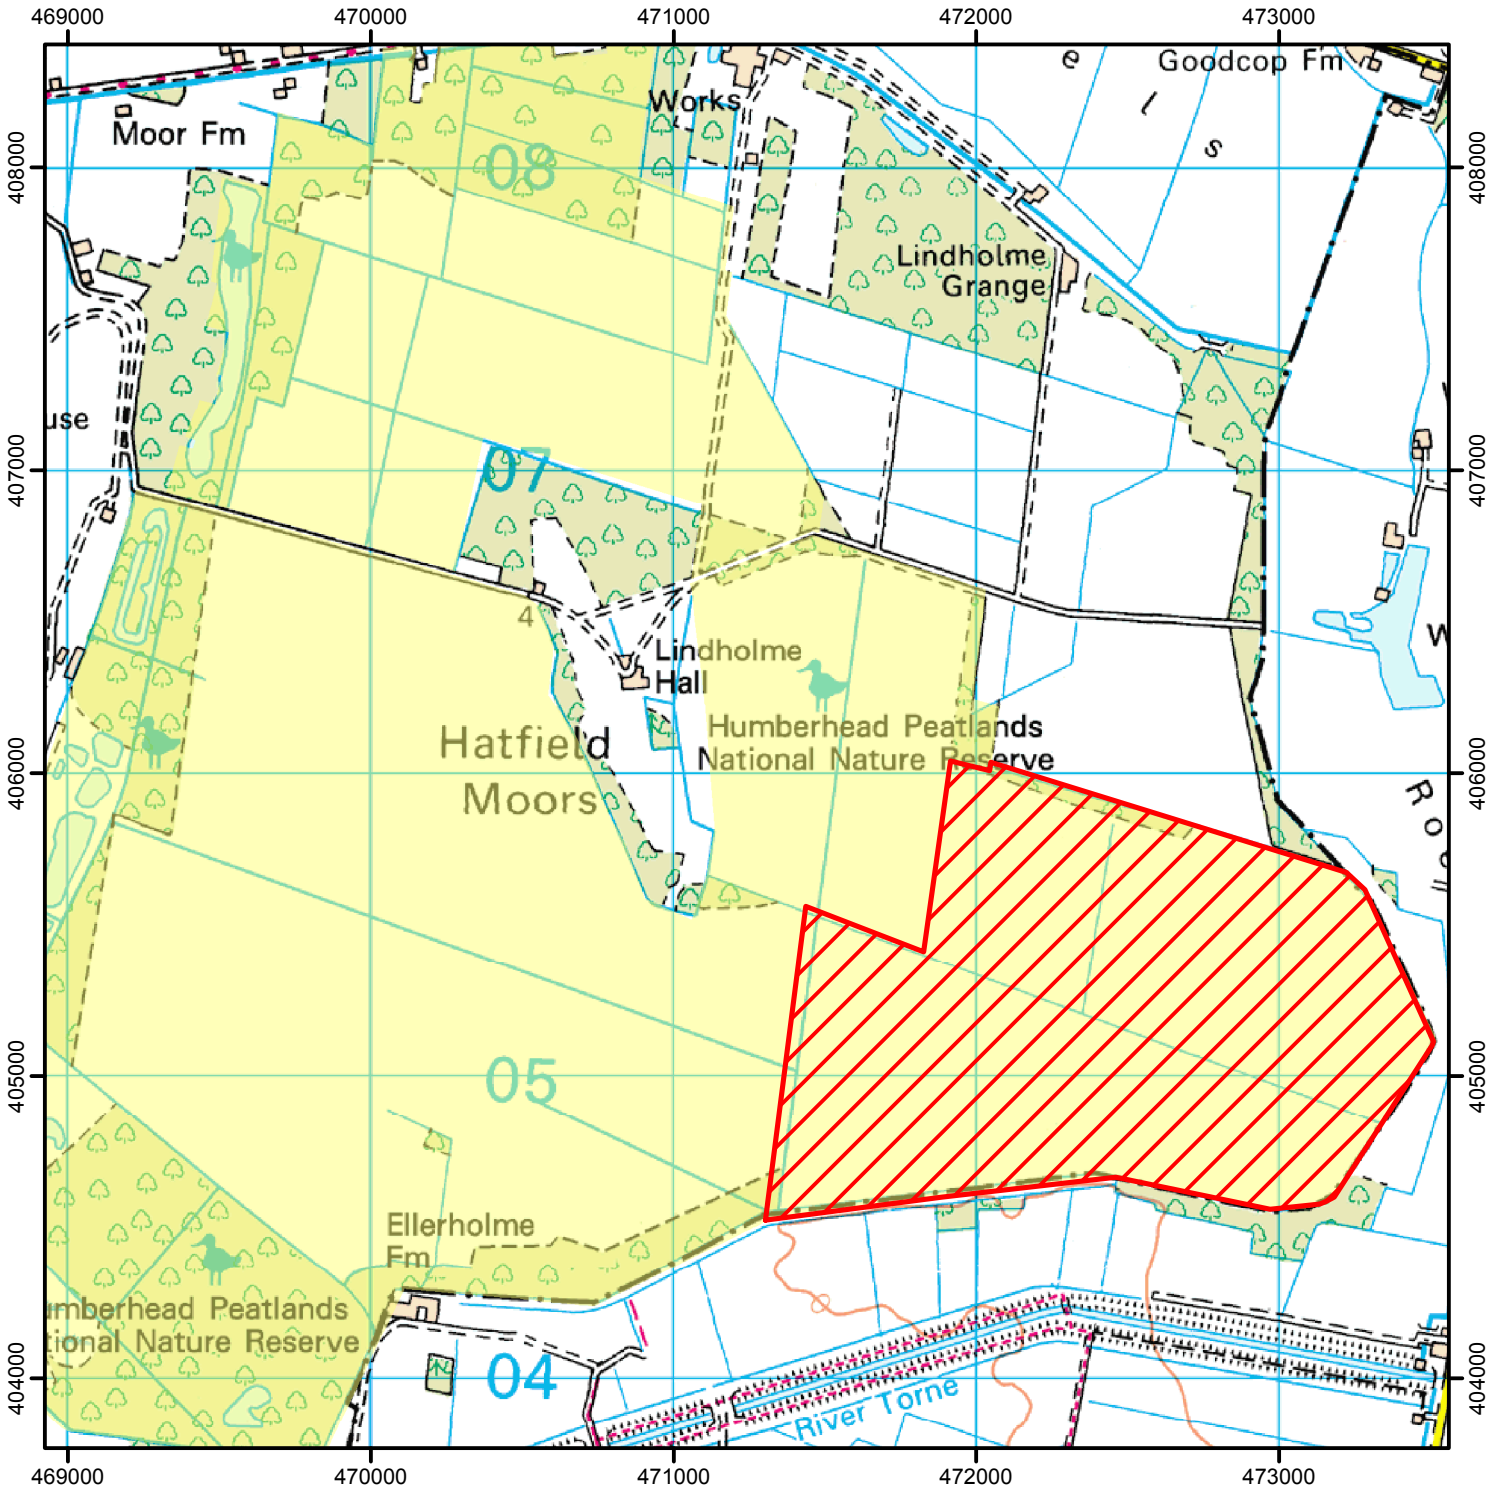

Keep to marked routes

To protect sensitive wildlife, the open access land shown hatched on the map below is temporarily closed.

This does not affect Public Rights of Way.

Case Number: 2013127024

0 1,000 2,000 Metres

© Crown Copyright and database right 2019. Ordnance Survey 100022021

 Restricted Open Access Land

 Open Access Land

For more information call the Open Access Contact Centre on 0300 060 2091 or visit our website at www.gov.uk/right-of-way-open-access-land/use-your-right-to-roam