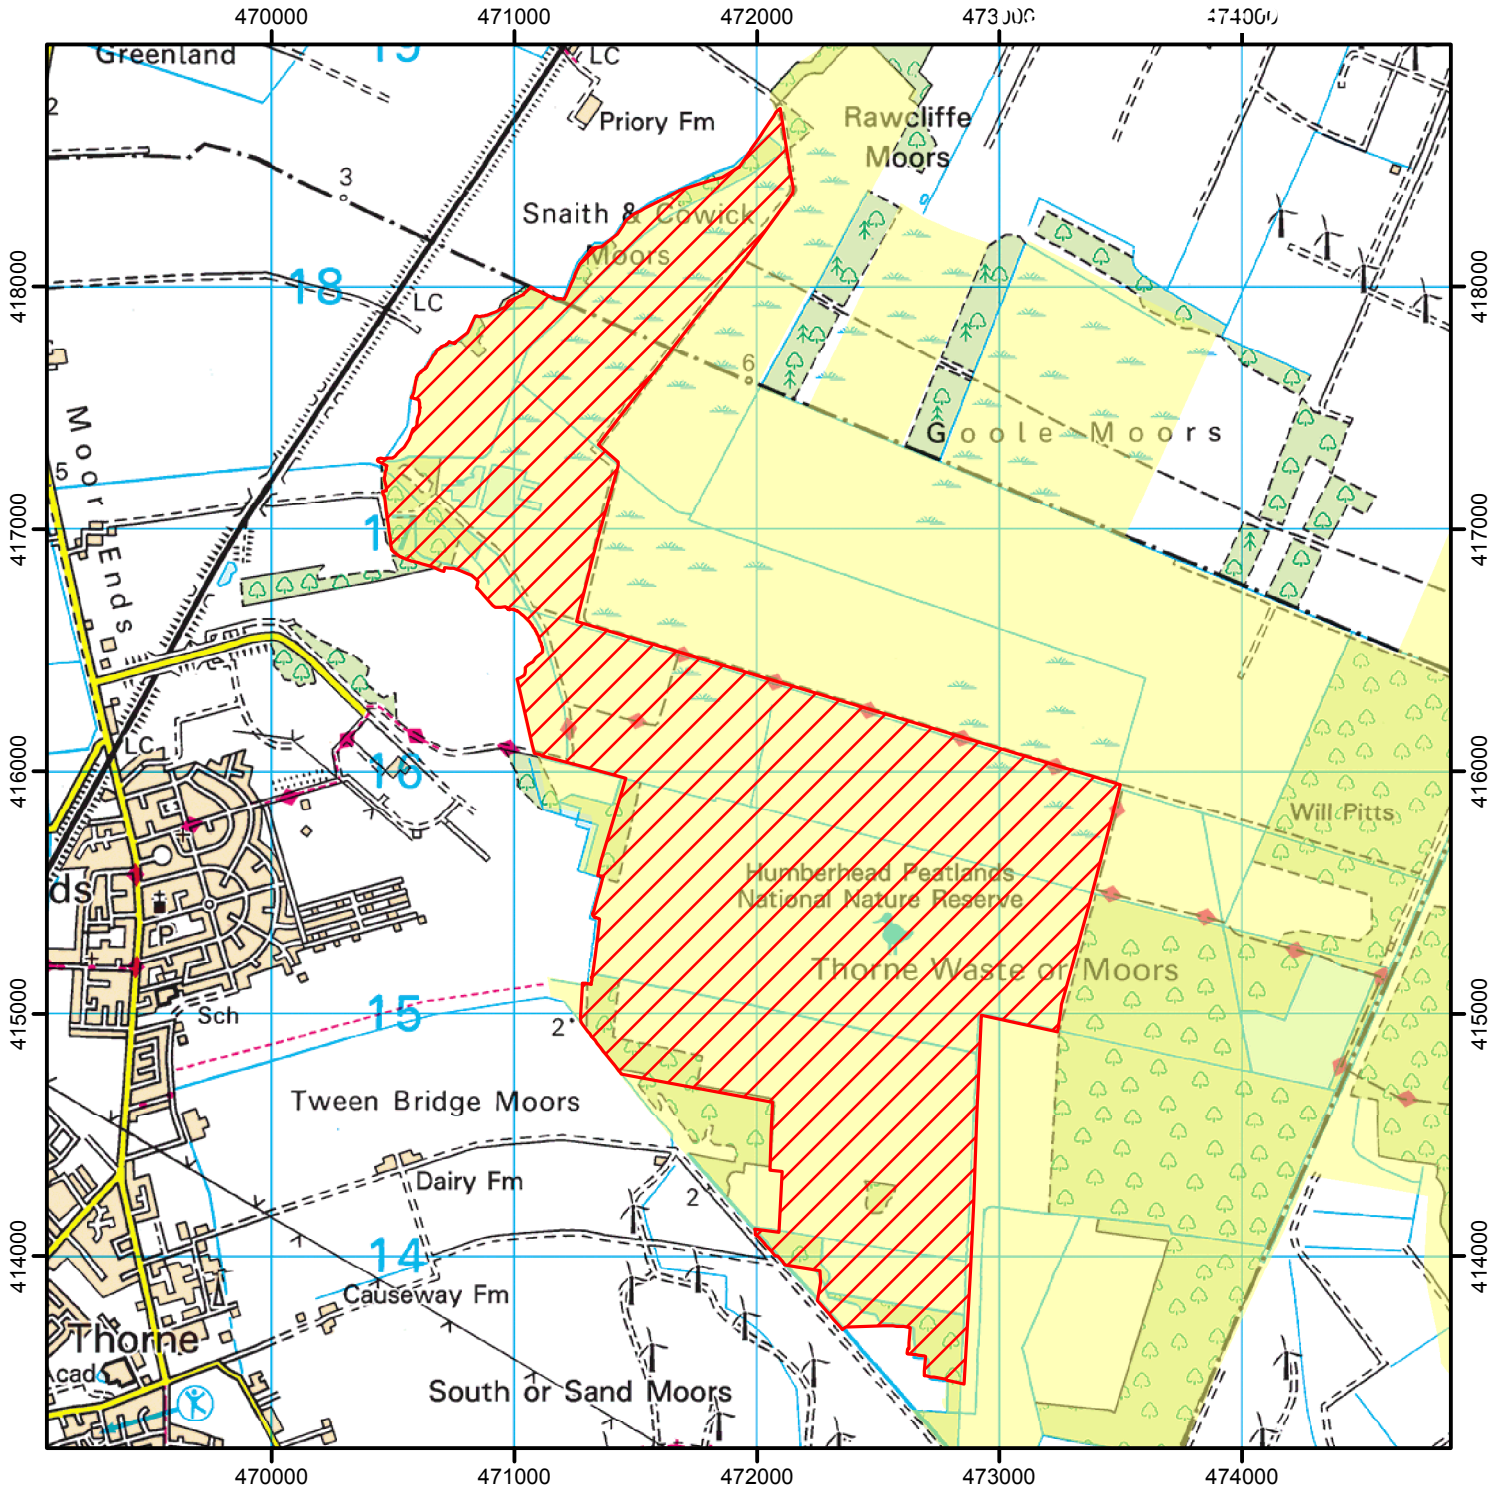

CROW Open Access: Consultation on review of restriction

Please see accompanying notice.

This does not affect Public Rights of Way

From 24 February until 20 March 2019

Case number 2013127014

0 250 500 1,000 1,500 2,000 2,500 Metres

© Crown Copyright and database right 2019. Ordnance Survey 100022021

 CROW Consultation

 Open Access Land

For more information call the Open Access Contact Centre on 0300 060 2091
or visit our website at www.gov.uk/right-of-way-open-access-land/use-your-right-to-roam