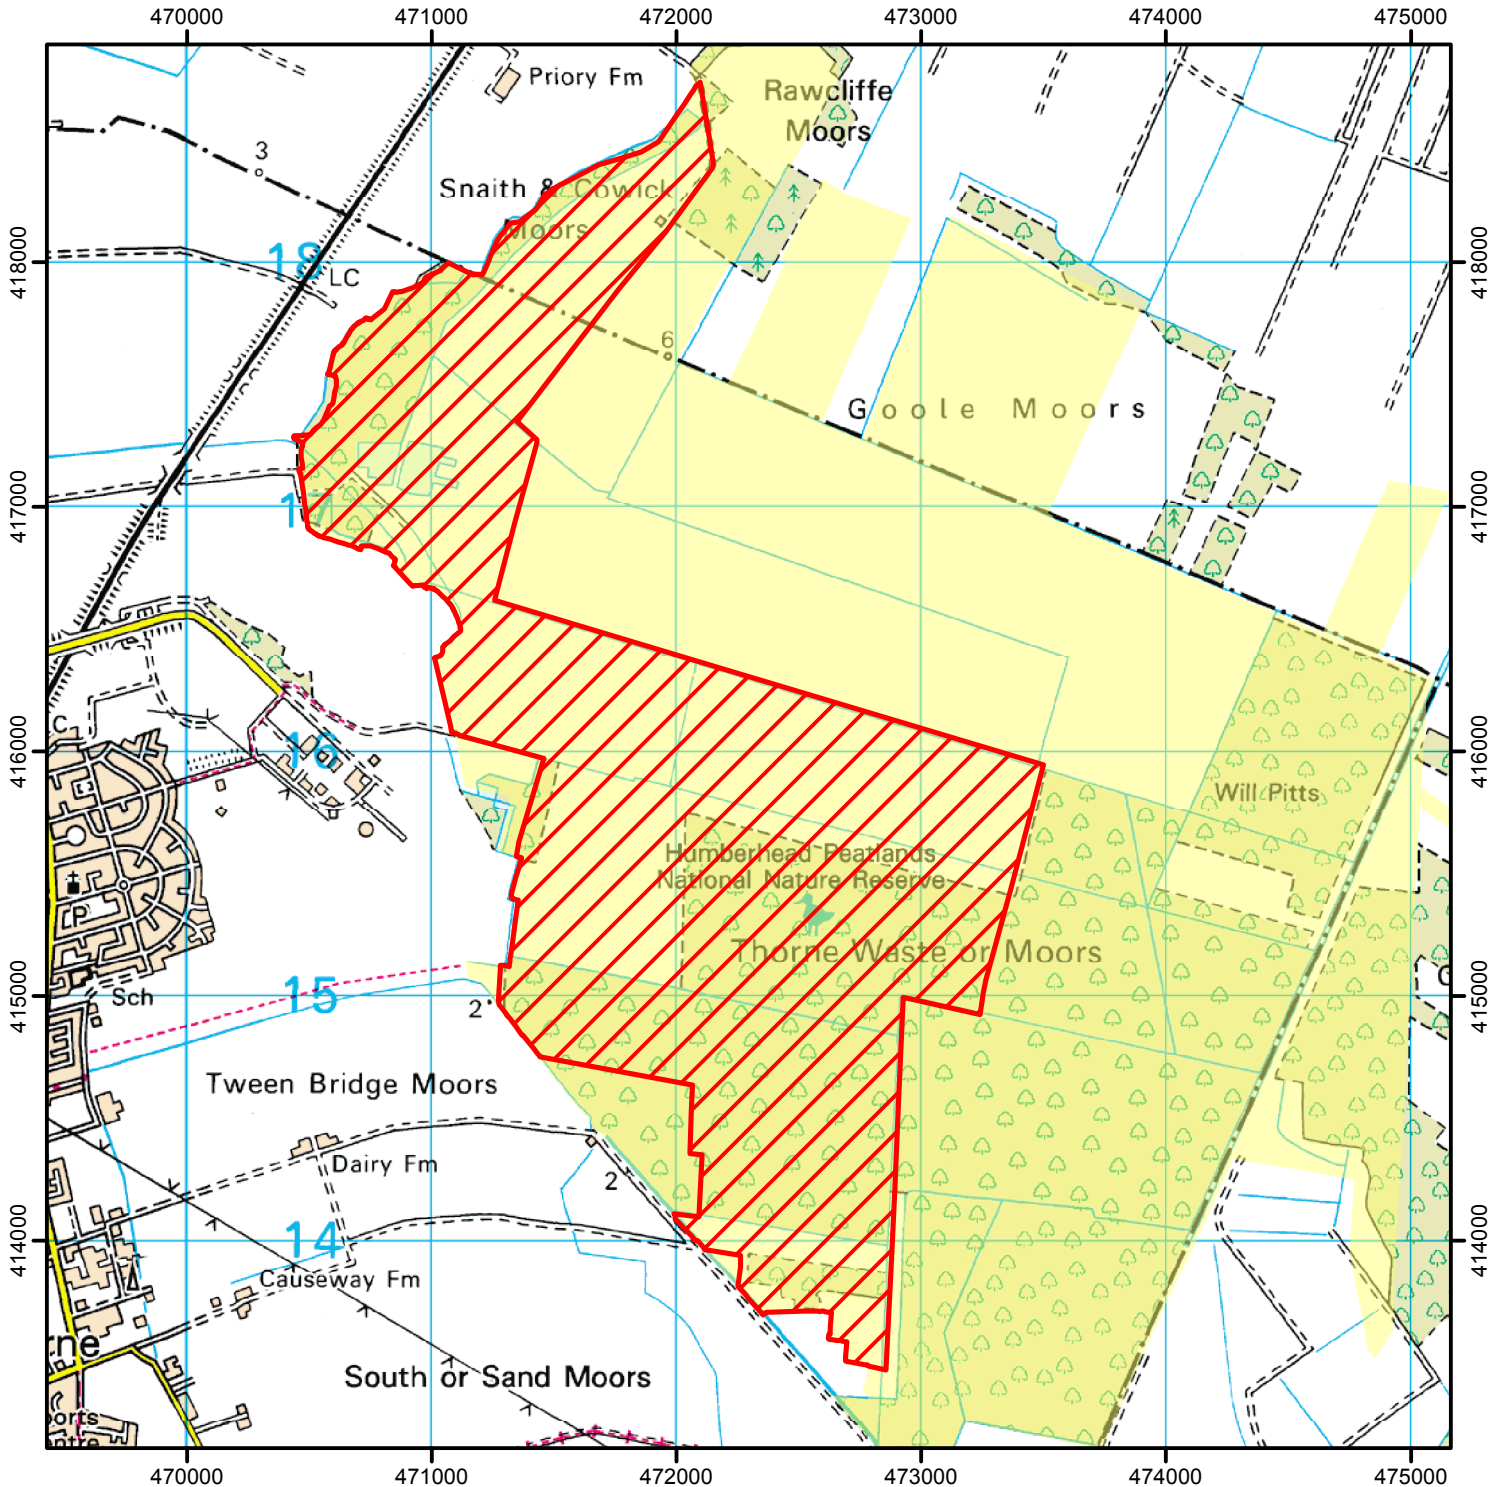

# Keep to marked routes

To protect sensitive wildlife, the open access land shown hatched on the map below is temporarily closed.

This does not affect Public Rights of Way.

Case Number: 2013127014

0 1,250 2,500 Metres

© Crown Copyright and database right 2019. Ordnance Survey 100022021

Restricted Open Access Land

Open Access Land

For more information call the Open Access Contact Centre on 0300 060 2091 or visit our website at [www.gov.uk/right-of-way-open-access-land/use-your-right-to-roam](http://www.gov.uk/right-of-way-open-access-land/use-your-right-to-roam)