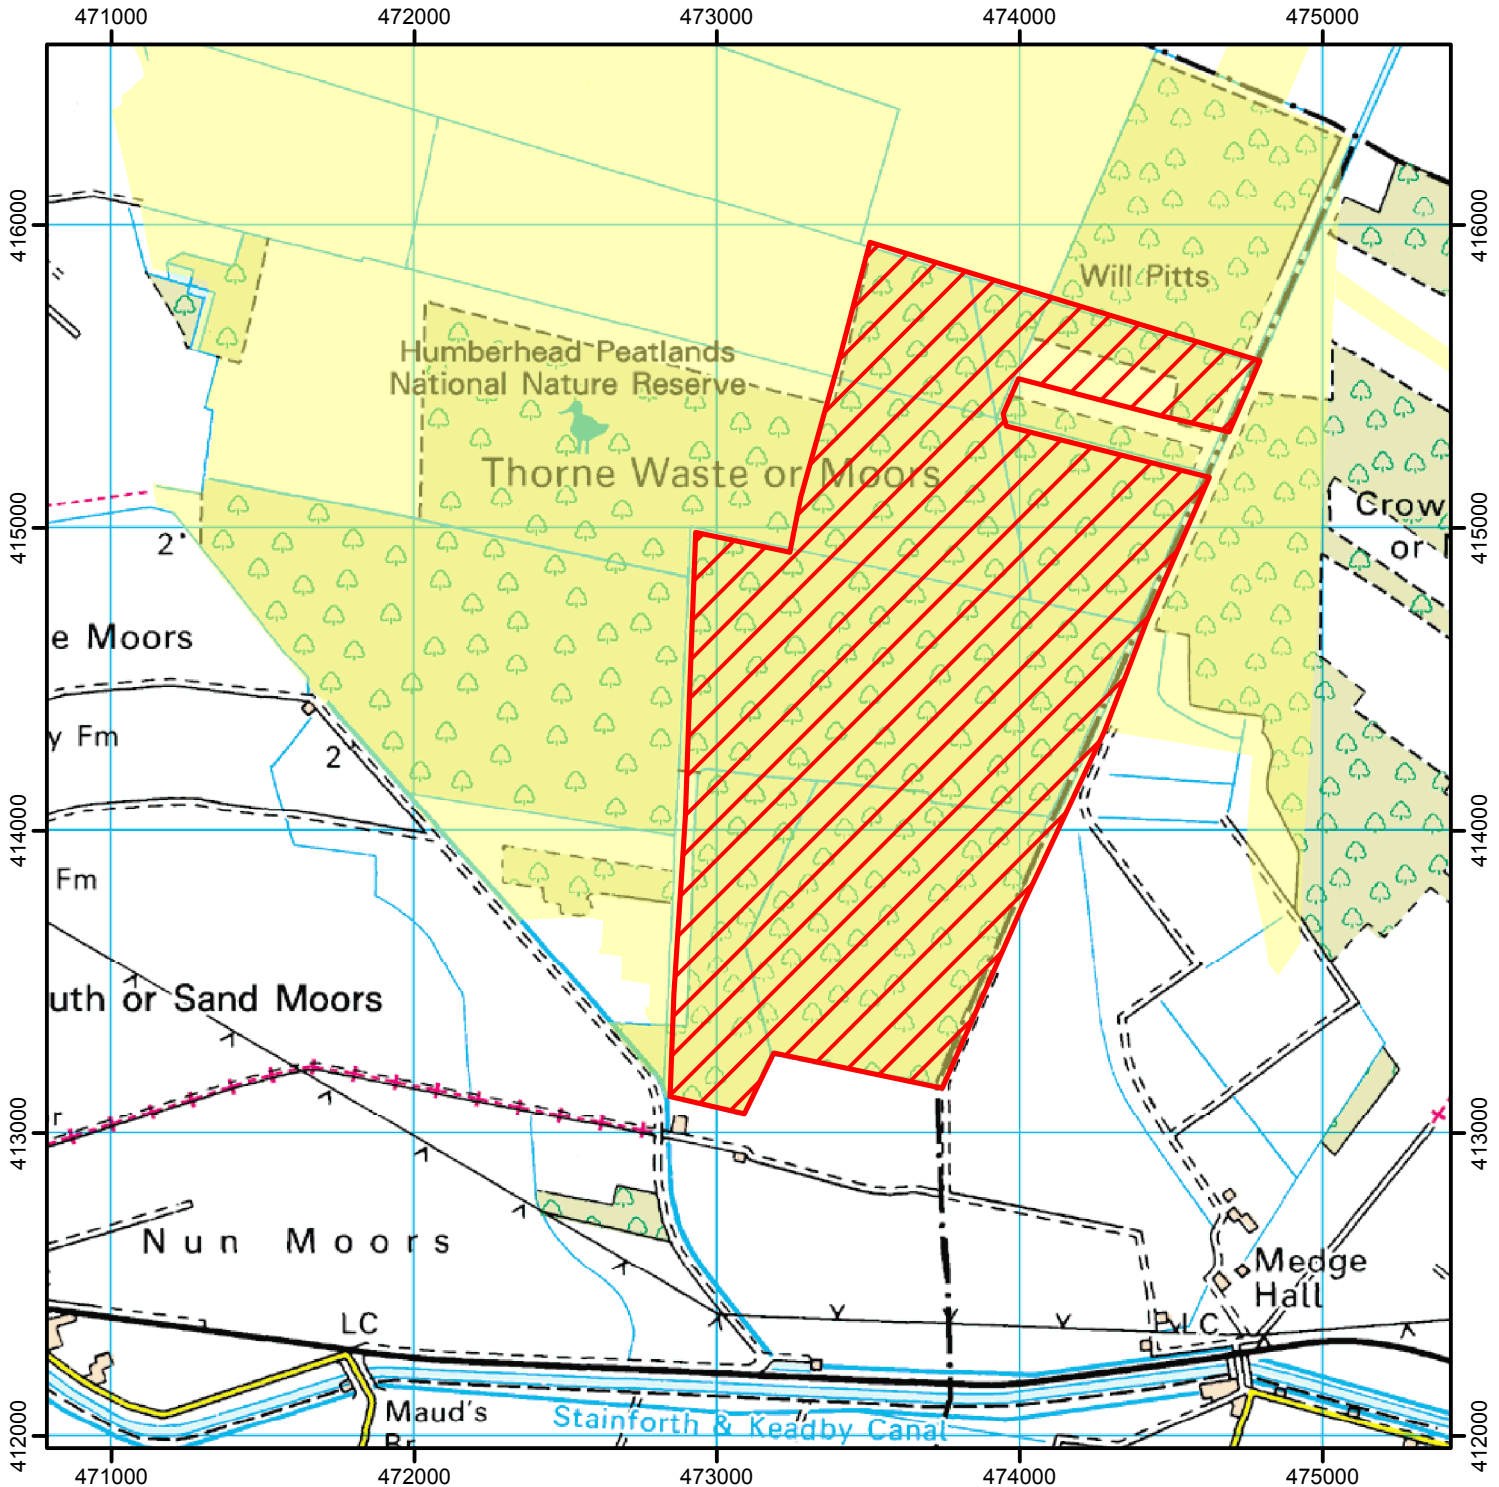

KEEP TO MARKED ROUTES

The open access land shown hatched on the map below is temporarily restricted to protect sensitive wildlife.

This does not affect Public Rights of Way.

Case Number: 2013127015

0 1,000 2,000 Metres

© Crown Copyright and database right 2019. Ordnance Survey 100022021

 Restricted Open Access Land

 Open Access Land

For more information call the Open Access Contact Centre on 0300 060 2091 or visit our website at www.gov.uk/right-of-way-open-access-land/use-your-right-to-roam