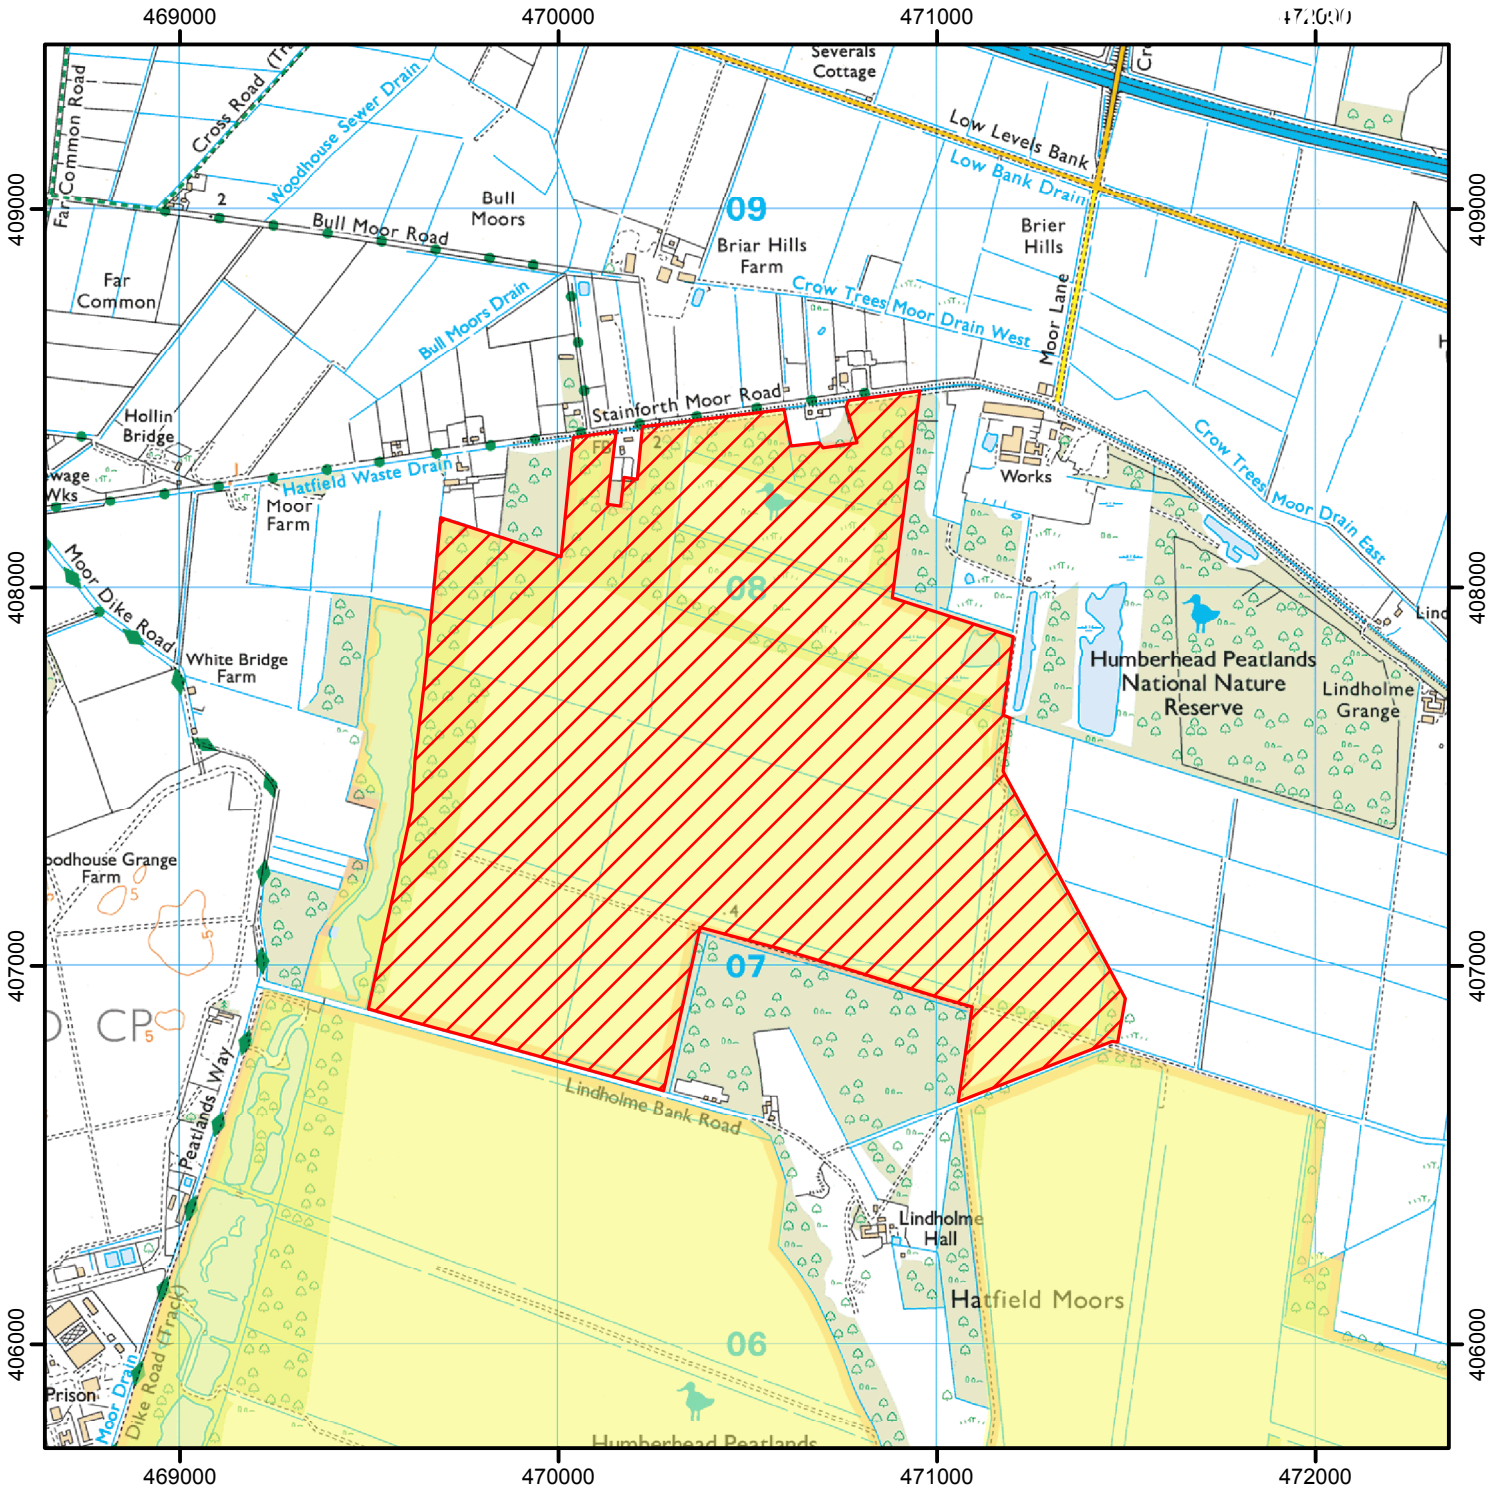

# CROW Open Access: Consultation on review of restriction

Please see accompanying notice.

This does not affect Public Rights of Way

From 24 February until 20 March 2019

Case number 2013076841

0 250 500 1,000 1,500 Metres

© Crown Copyright and database right 2019.  
Ordnance Survey 100022021

CROW Consultation

Open Access Land

For more information call the Open Access Contact Centre on 0300 060 2091  
or visit our website at [www.gov.uk/right-of-way-open-access-land/use-your-right-to-roam](http://www.gov.uk/right-of-way-open-access-land/use-your-right-to-roam)