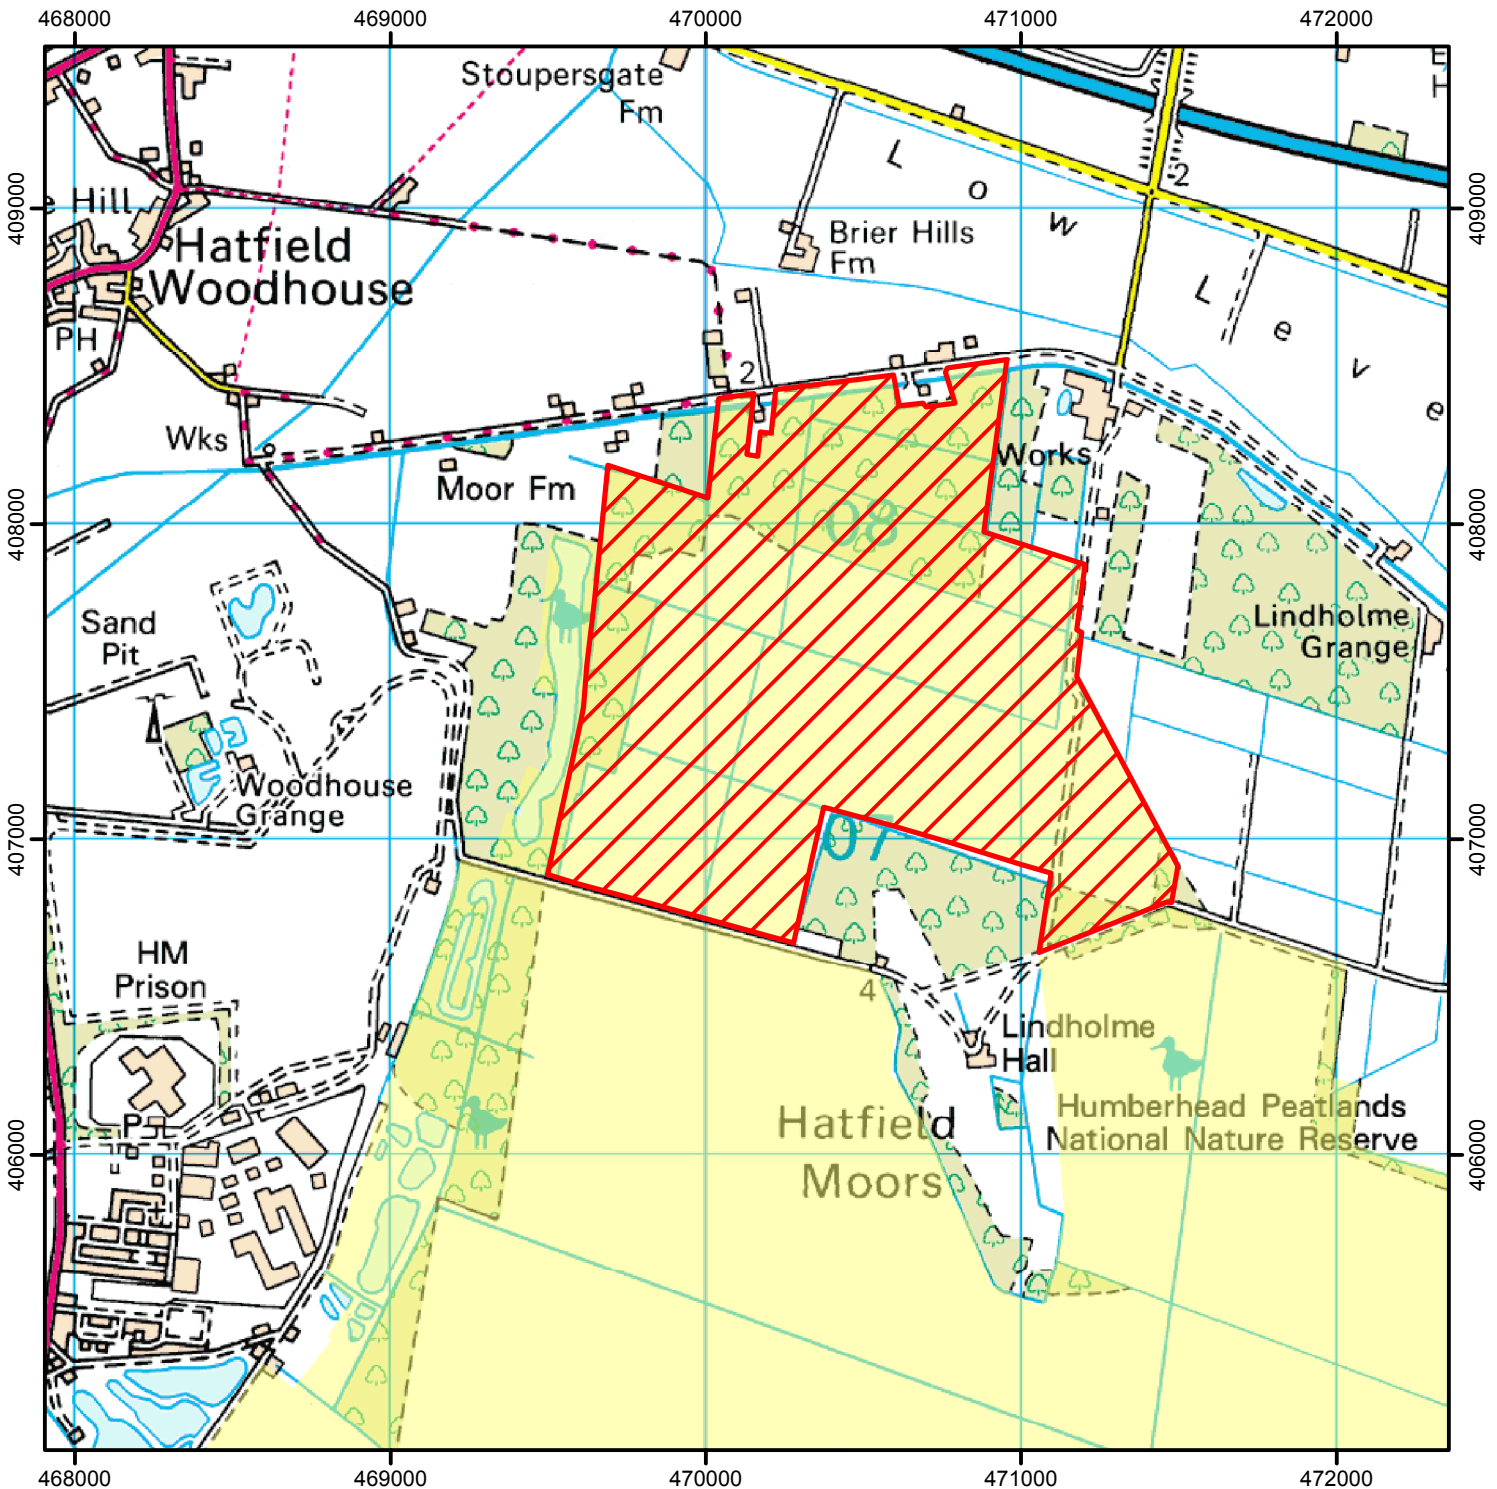

# Keep to marked routes

To protect sensitive wildlife, the open access land shown hatched on the map below is temporarily closed.

This does not affect Public Rights of Way.

Case Number: 2013076841

0 300 600 1,200 1,800 Metres

© Crown Copyright and database right 2019. Ordnance Survey 100022021

 Restricted Open Access Land

 Open Access Land

For more information call the Open Access Contact Centre on 0300 060 2091 or visit our website at [www.gov.uk/right-of-way-open-access-land/use-your-right-to-roam](http://www.gov.uk/right-of-way-open-access-land/use-your-right-to-roam)