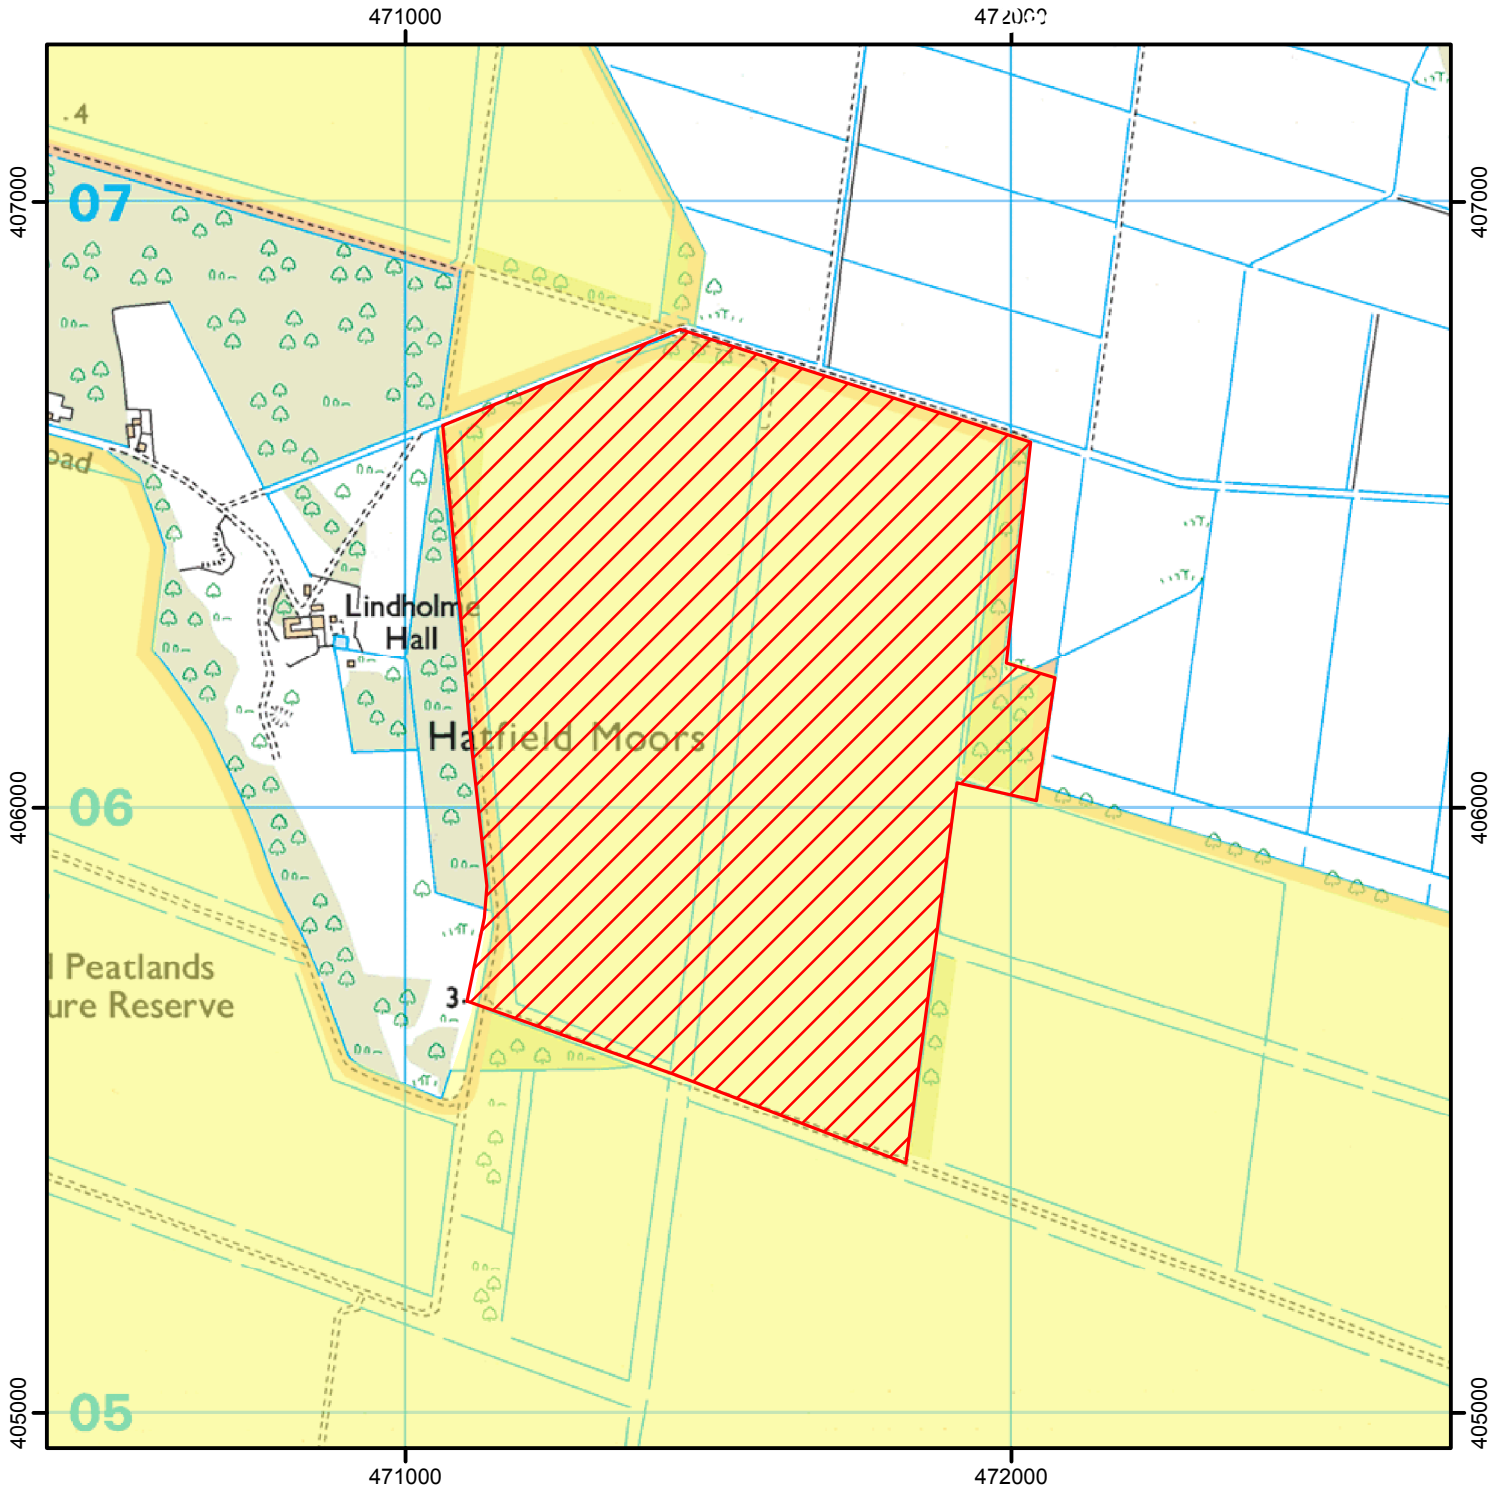

# CROW Open Access: Consultation on review of restriction

Please see accompanying notice.

This does not affect Public Rights of Way

From 24 February until 20 March 2019

Case number 2013127021

0 250 500 1,000 Metres

© Crown Copyright and database right 2019. Ordnance Survey 100022021

 CROW Consultation

 Open Access Land

For more information call the Open Access Contact Centre on 0300 060 2091  
or visit our website at [www.gov.uk/right-of-way-open-access-land/use-your-right-to-roam](http://www.gov.uk/right-of-way-open-access-land/use-your-right-to-roam)