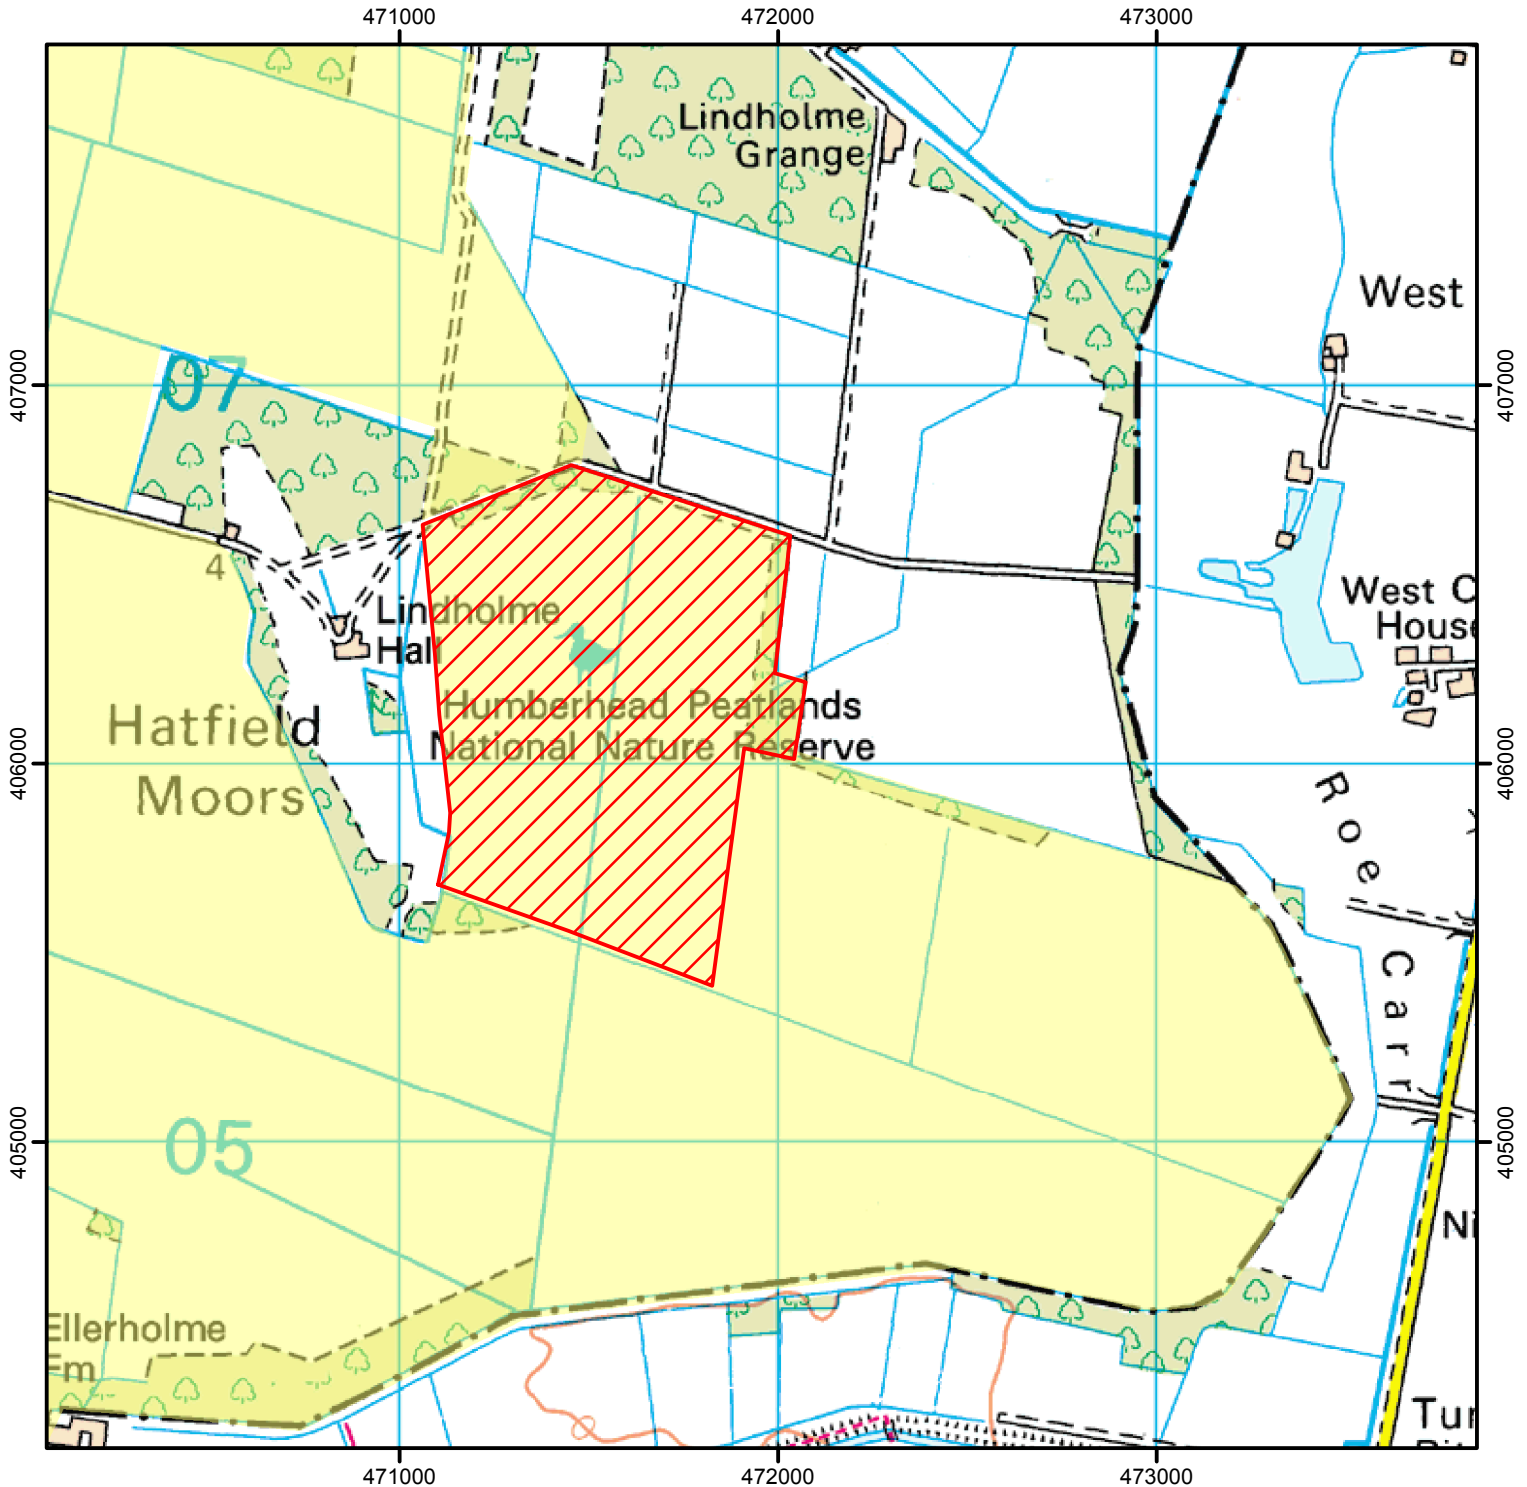

NO PUBLIC ACCESS

To protect sensitive wildlife, the open access land shown hatched on the map below is temporarily closed.

This does not affect Public Rights of Way.

Case Number: 2013127021

0 750 1,500 Metres

© Crown Copyright and database right 2019. Ordnance Survey 100022021

Restricted Open Access Land

Open Access Land

For more information call the Open Access Contact Centre on 0300 060 2091 or visit our website at www.gov.uk/right-of-way-open-access-land/use-your-right-to-roam