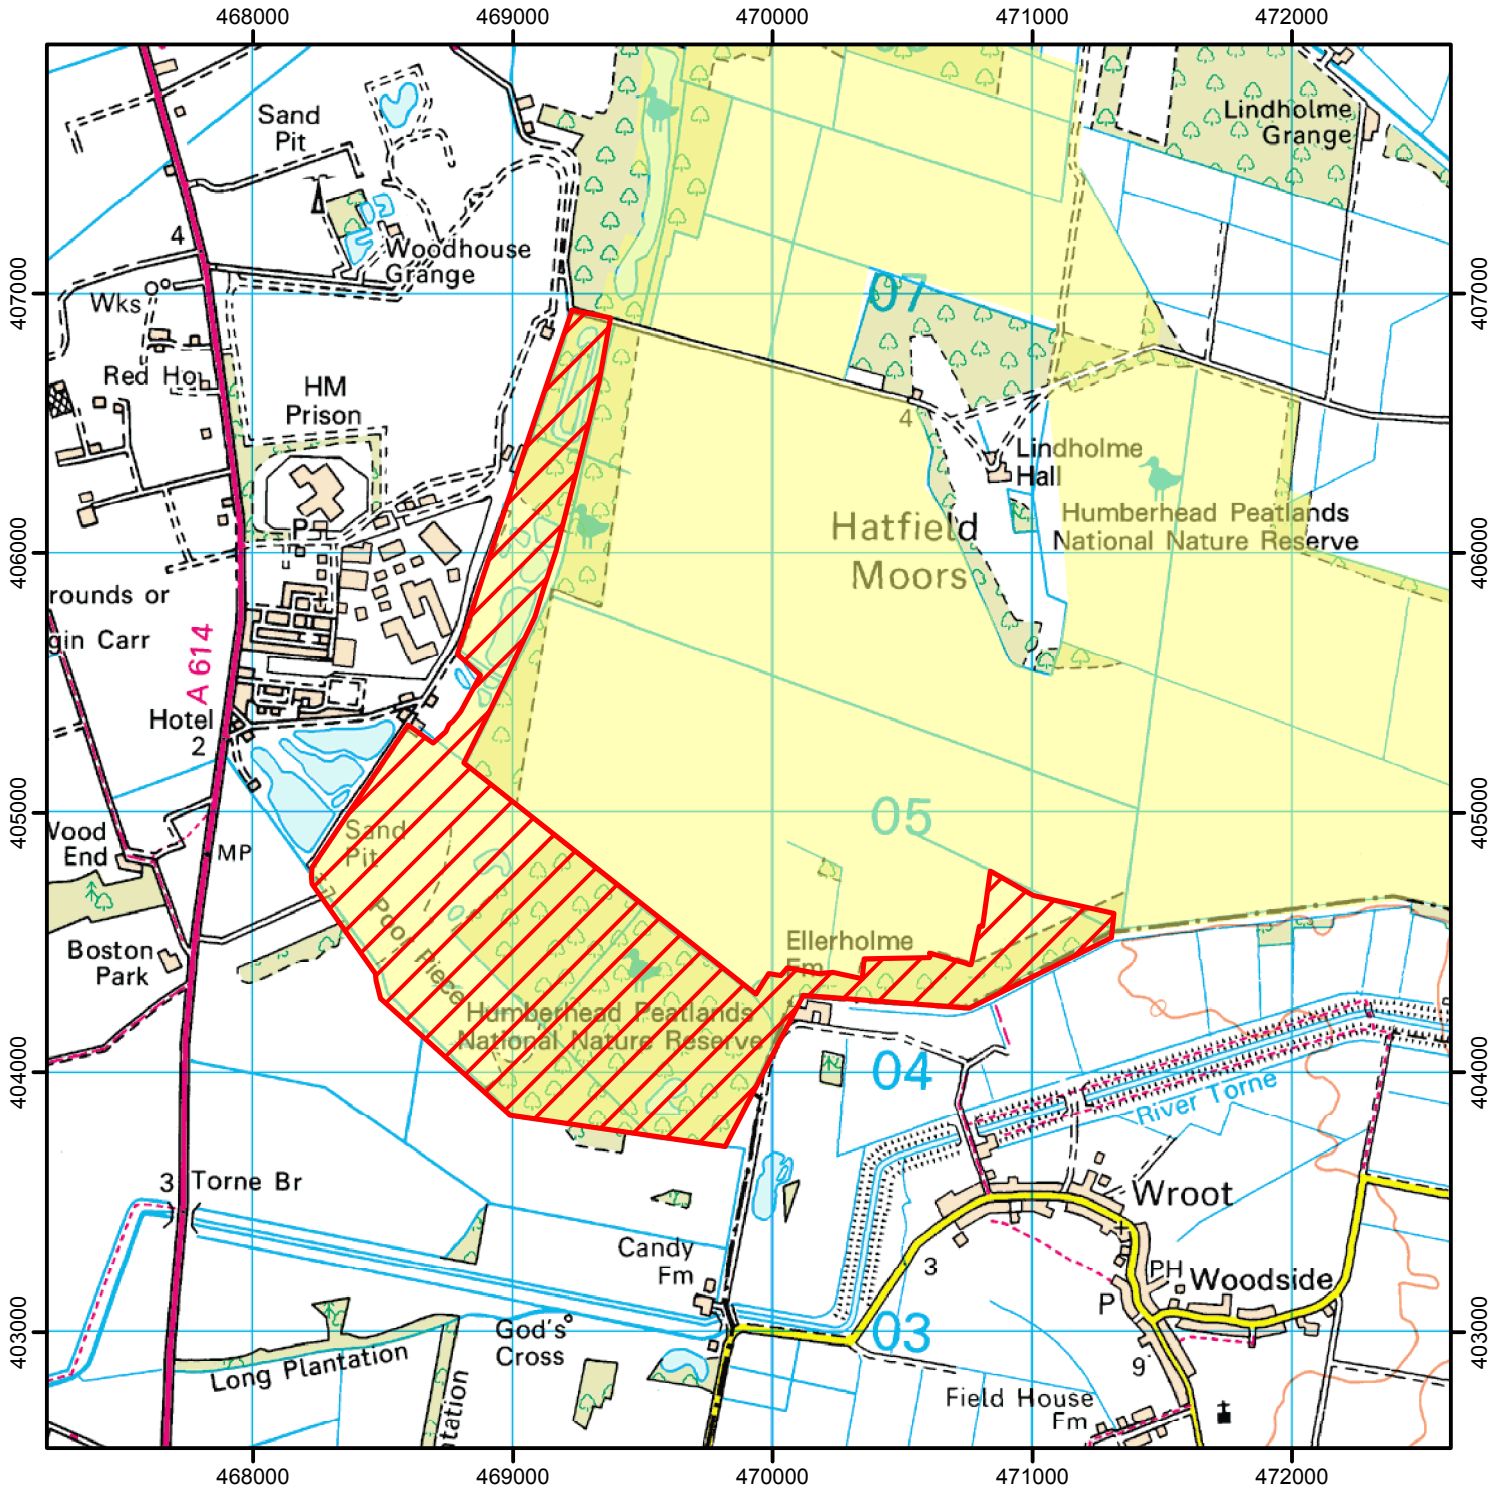

Keep to marked routes

To protect sensitive wildlife, the open access land shown hatched on the map below is temporarily closed.

This does not affect Public Rights of Way

Case Number: 2013127020

0 600 1,200 2,400 Metres

© Crown Copyright and database right 2019. Ordnance Survey 100022021

 Restricted Open Access Land

 Open Access Land

For more information call the Open Access Contact Centre on 0300 060 2091 or visit our website at www.gov.uk/right-of-way-open-access-land/use-your-right-to-roam