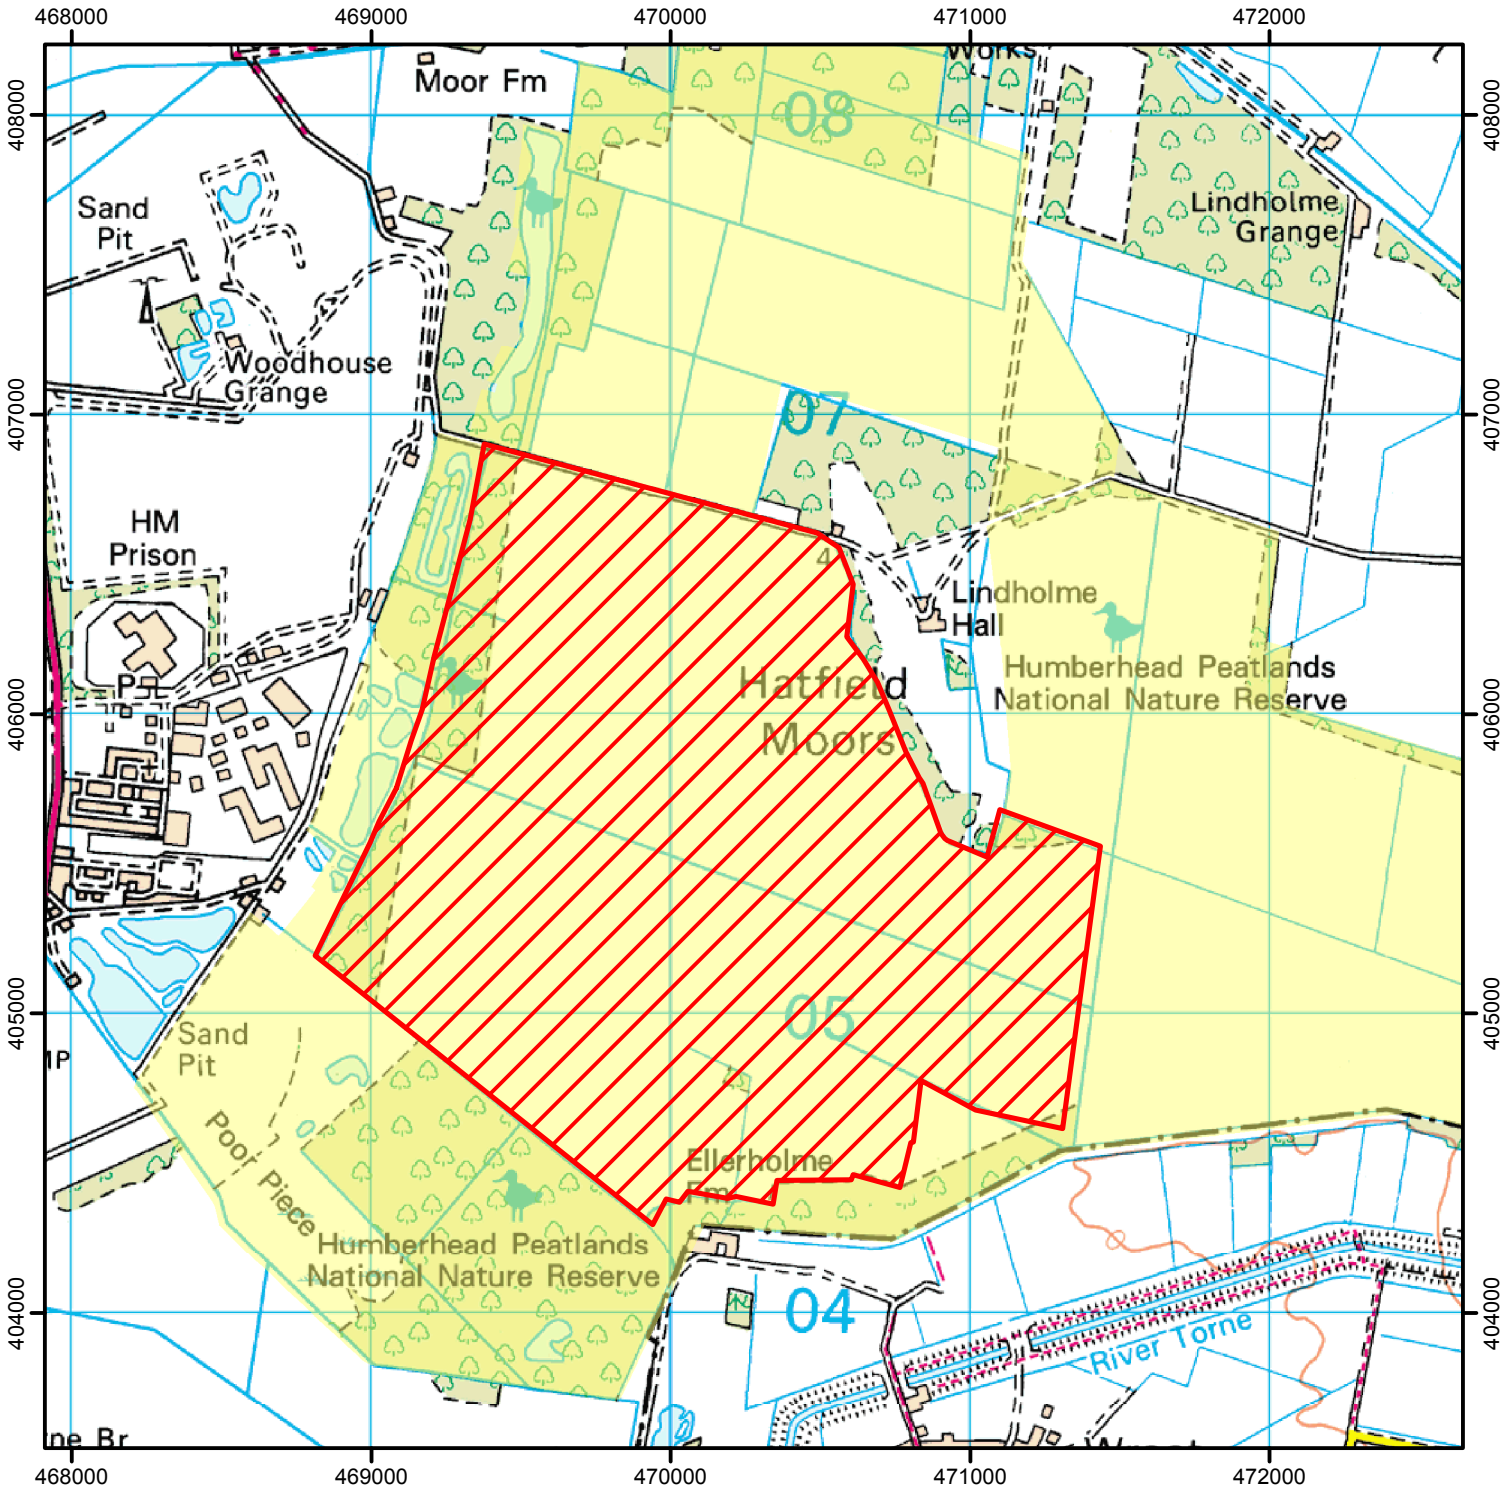

Keep to marked routes

To protect sensitive wildlife, the open access land shown hatched on the map below is temporarily closed.

This does not affect Public Rights of Way.

Case Number: 2013127023

0 1,000 2,000 Metres

© Crown Copyright and database right 2019. Ordnance Survey 100022021

Restricted Open Access Land

Open Access Land

For more information call the Open Access Contact Centre on 0300 060 2091 or visit our website at www.gov.uk/right-of-way-open-access-land/use-your-right-to-roam