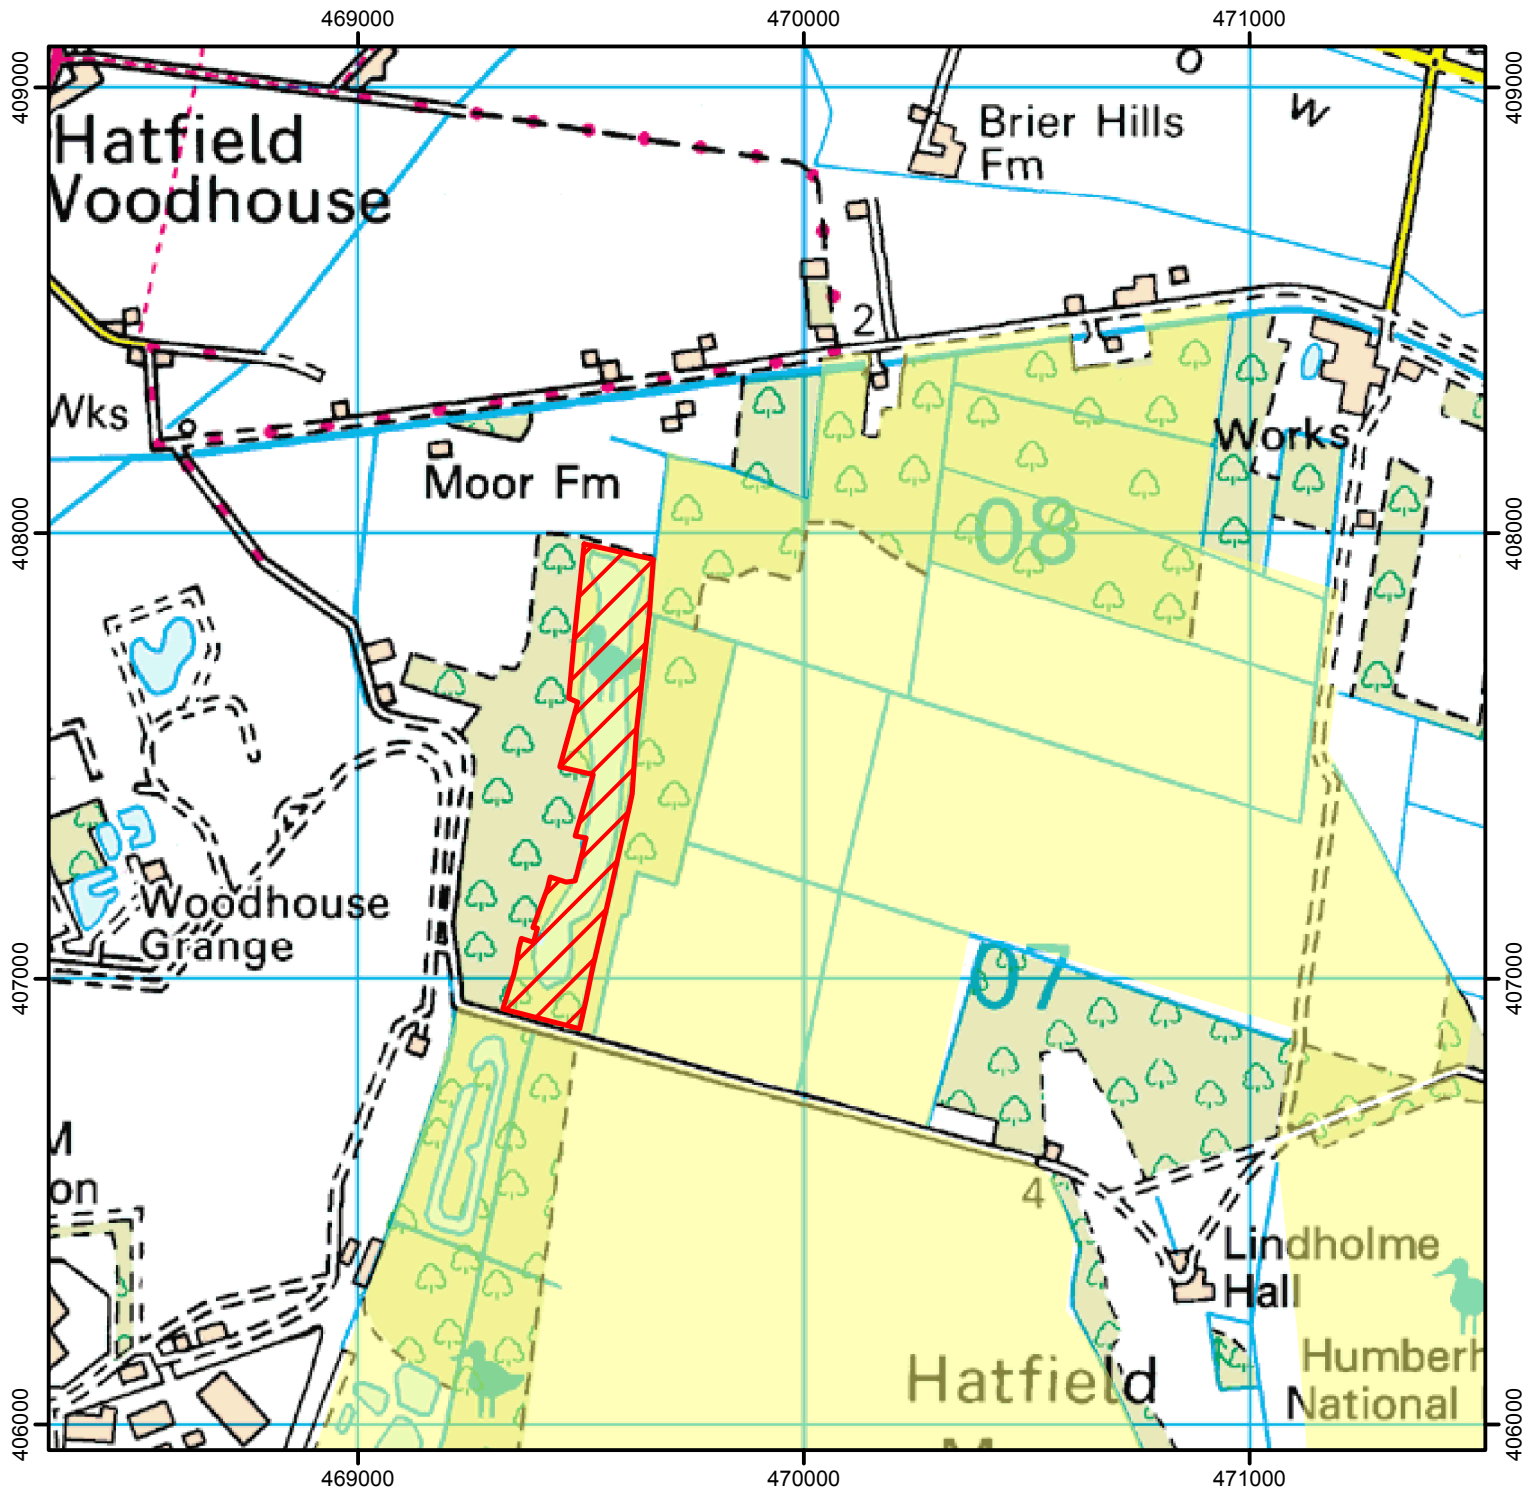

Keep to marked routes

To protect sensitive wildlife, the open access land shown hatched on the map below is temporarily closed.

This does not affect Public Rights of Way.

Case Number: 2013127022

 Restricted Open Access Land

 Open Access Land

© Crown Copyright and database right 2019.
Ordnance Survey 100022021

For more information call the Open Access Contact Centre on 0300 060 2091
or visit our website at www.gov.uk/right-of-way-open-access-land/use-your-right-to-roam