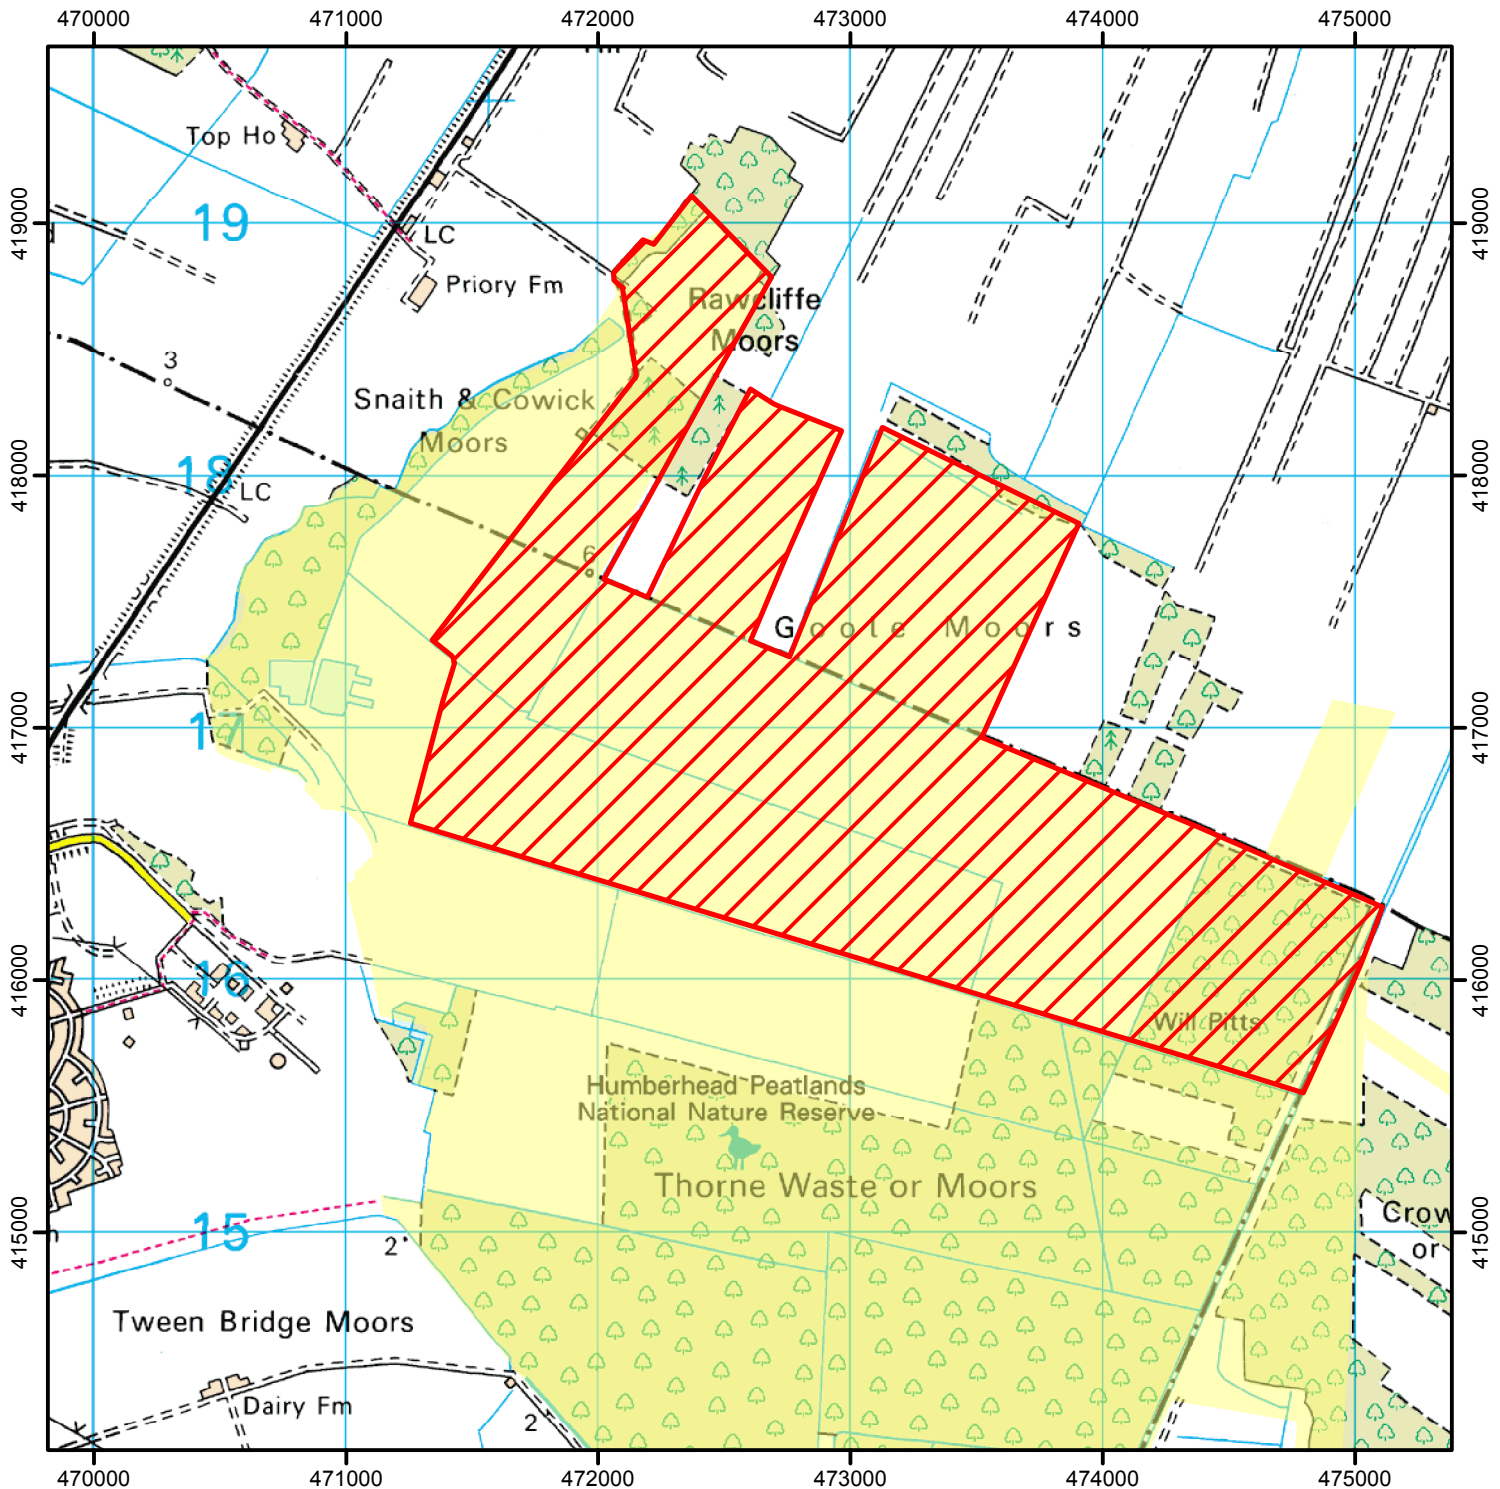

Keep to marked routes

To protect sensitive wildlife, the open access land shown hatched on the map below is temporarily closed.

This does not affect Public Rights of Way

Case Number: 2013056744

0 1,250 2,500 Metres

© Crown Copyright and database right 2019.
Ordnance Survey 100022021

Restricted Open Access Land

Open Access Land

For more information call the Open Access Contact Centre on 0300 060 2091
or visit our website at www.gov.uk/right-of-way-open-access-land/use-your-right-to-roam