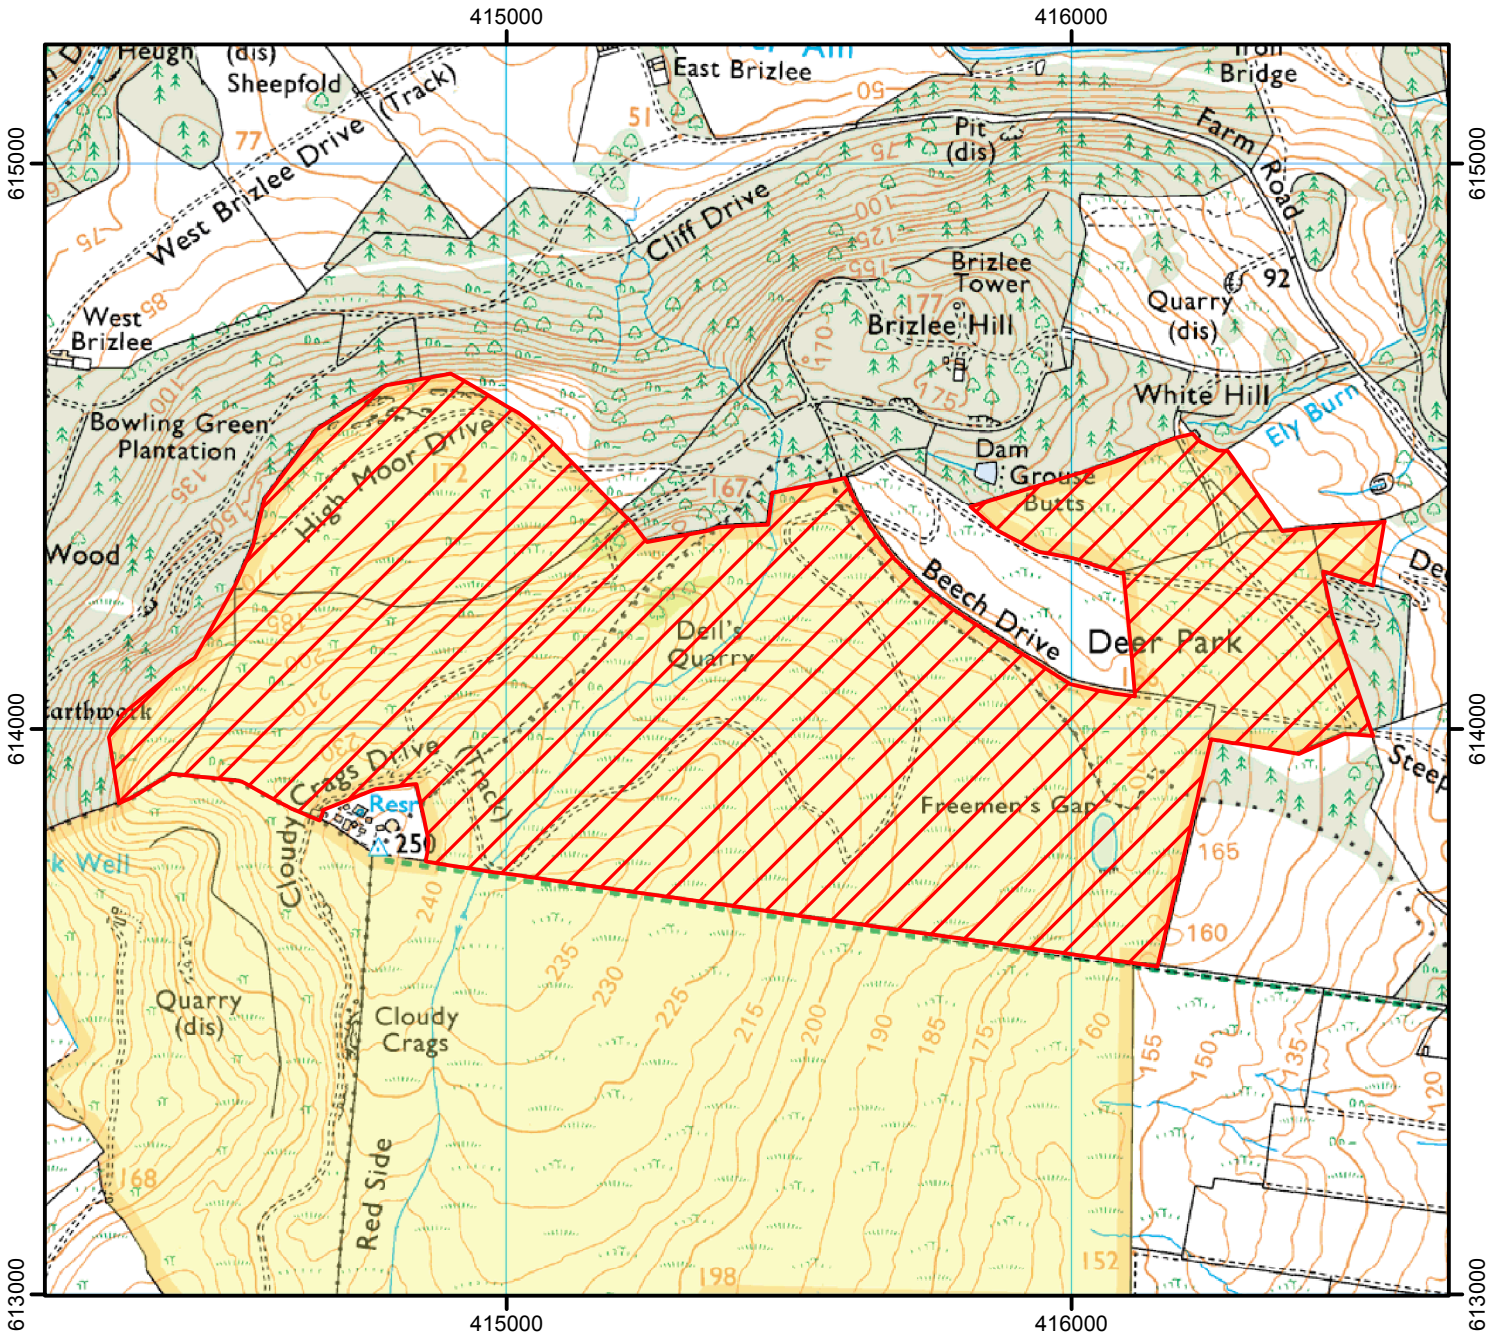

CROW Open Access: Consultation on review of current exclusion

Please see accompanying notice.

(This does not affect Public Rights of Way)

Consultation date: 01 October to 31 October 2019

Case Number: 2005070107

 CROW Access Land
 CROW Consultation

© Crown Copyright and database right 2019.
All rights reserved. Ordnance Survey Licence number 100022021

For more information call the Open Access Contact Centre on 0300 060 2091
or visit our website at www.gov.uk/right-of-way-open-access-land/use-your-right-to-roam