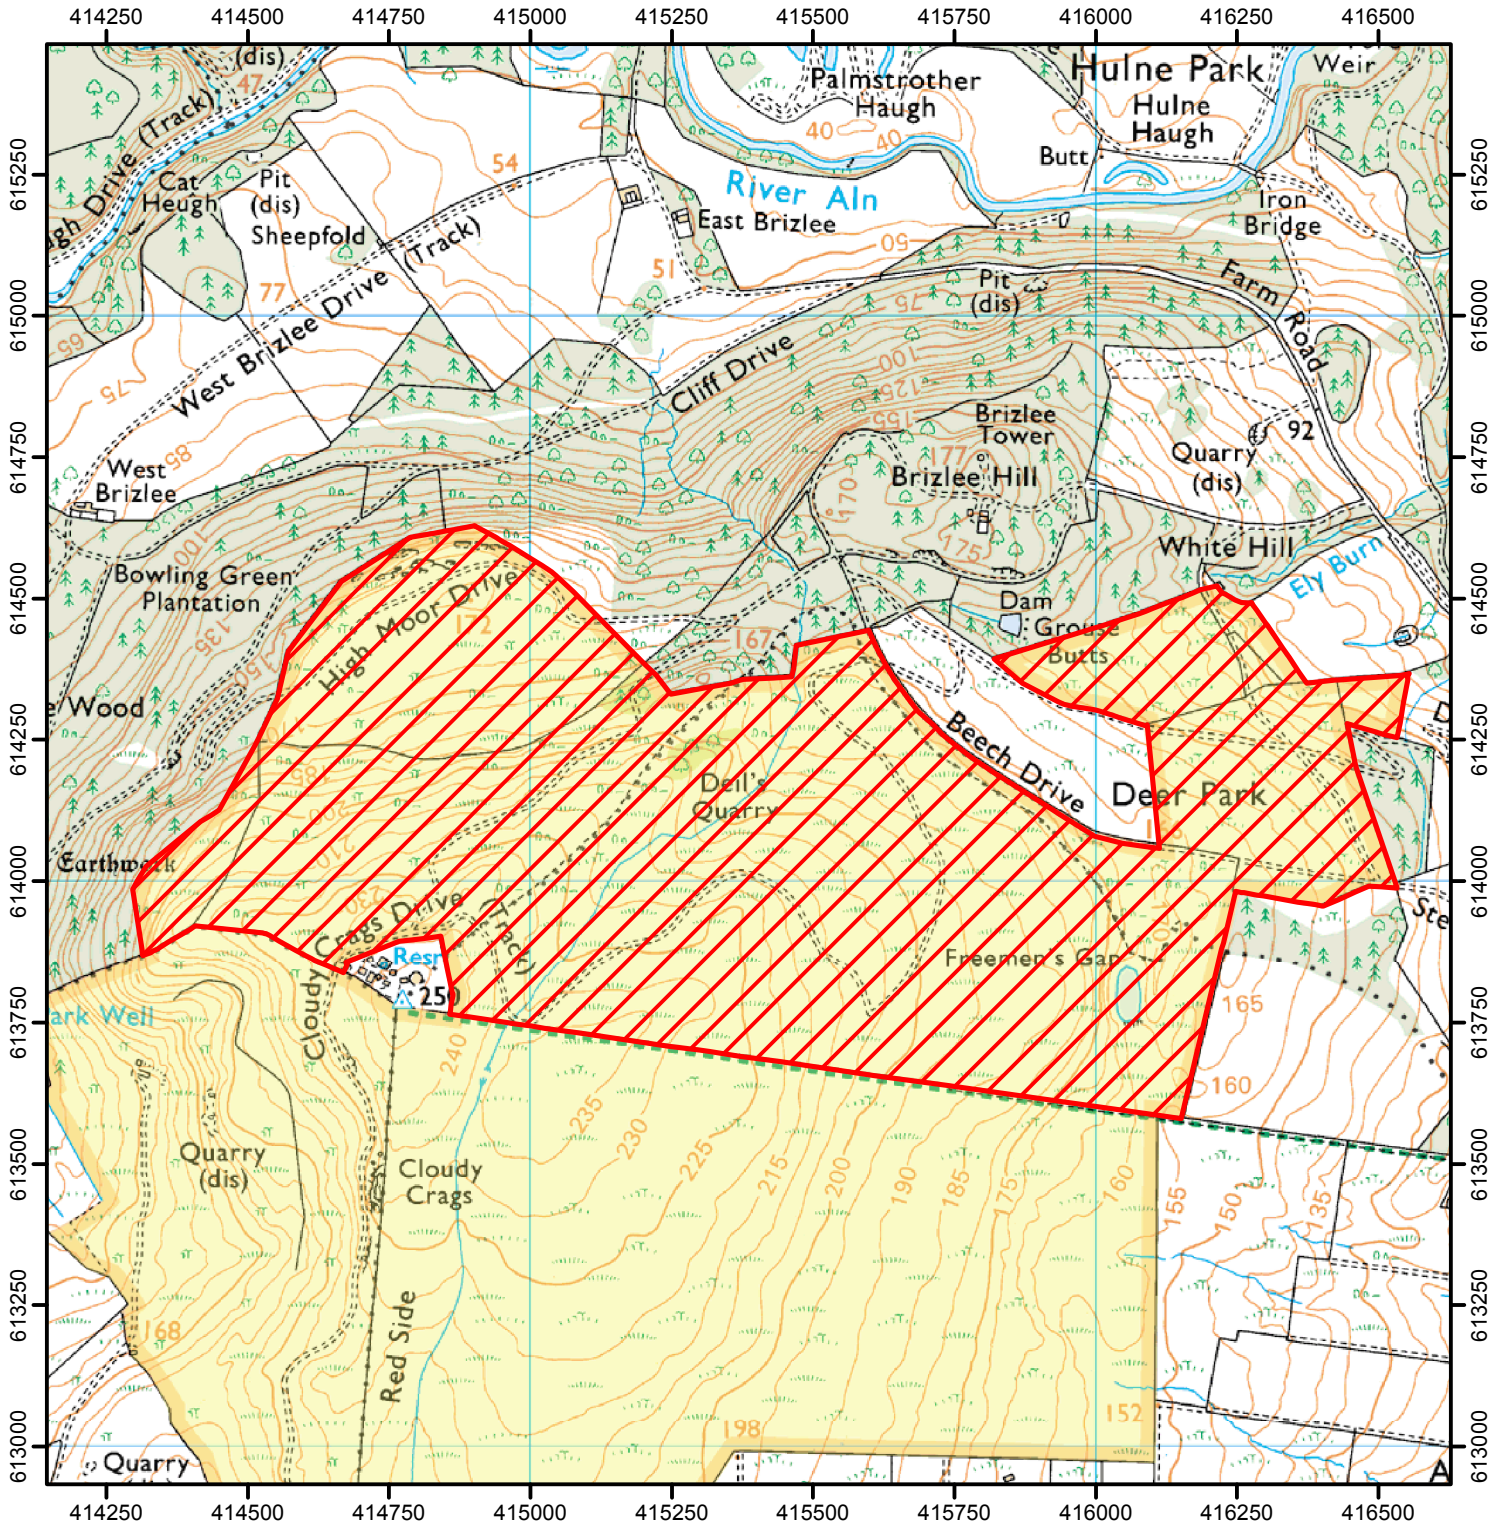

NO OPEN ACCESS

In the interests of public safety, the open access land shown hatched on the map below is temporarily closed

From 15 September to 15 November annually

Case Number: 2005070107

0 250 500 1,000 Metres

© Crown Copyright and database right 2019. All rights reserved. Ordnance Survey Licence number 100022021

 Restricted Open Access Land

 Open Access Land

For more information call the Open Access Contact Centre on 0300 060 2091 or visit our website at www.gov.uk/right-of-way-open-access-land/use-your-right-to-roam