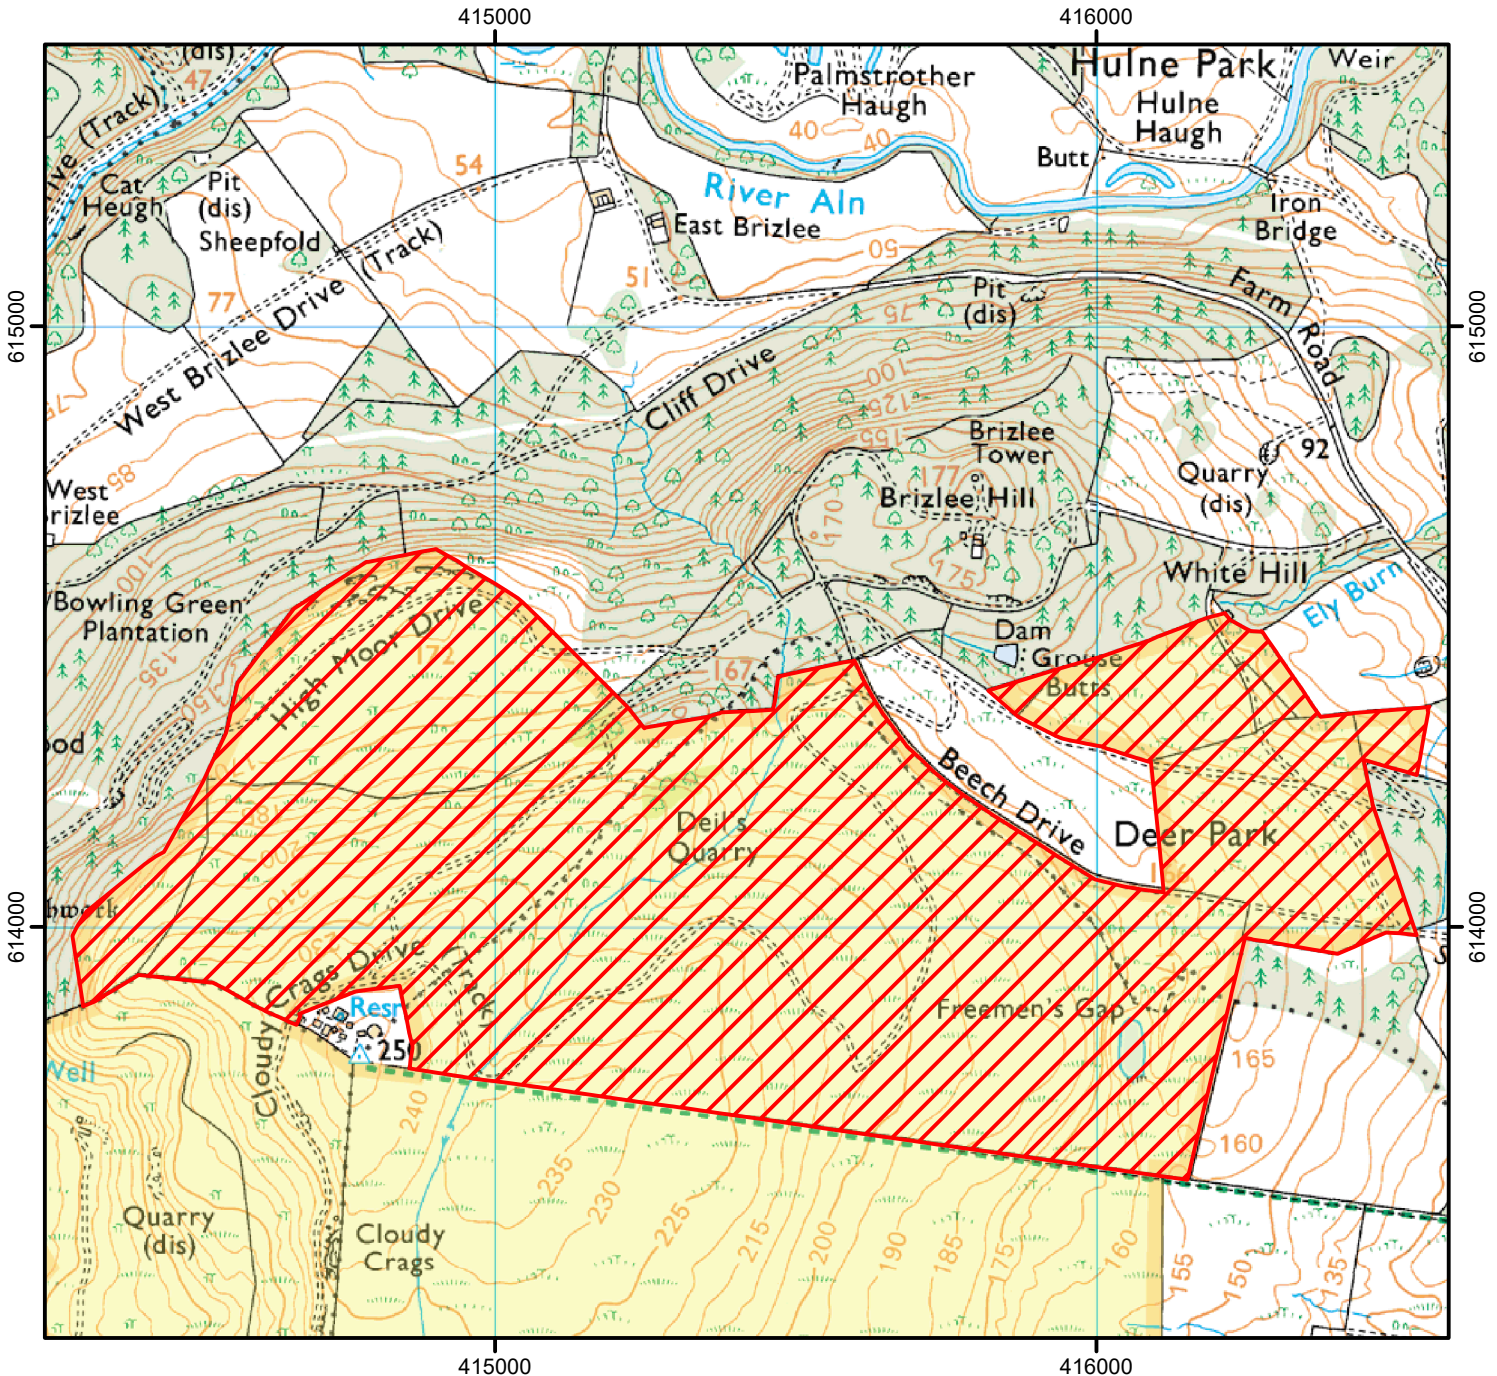

# CROW Open Access: Consultation on review of current exclusion

Please see accompanying notice.

This does not affect Public Rights of Way.

Consultation end date: 08 November 2024

Case number: 2005070107

NATURAL ENGLAND

 CROW Access Land

 CROW Consultation

For more information call the Open Access Contact Centre on 0300 060 2091 or visit our website at [www.gov.uk/right-of-way-open-access-land/use-your-right-to-roam](http://www.gov.uk/right-of-way-open-access-land/use-your-right-to-roam)