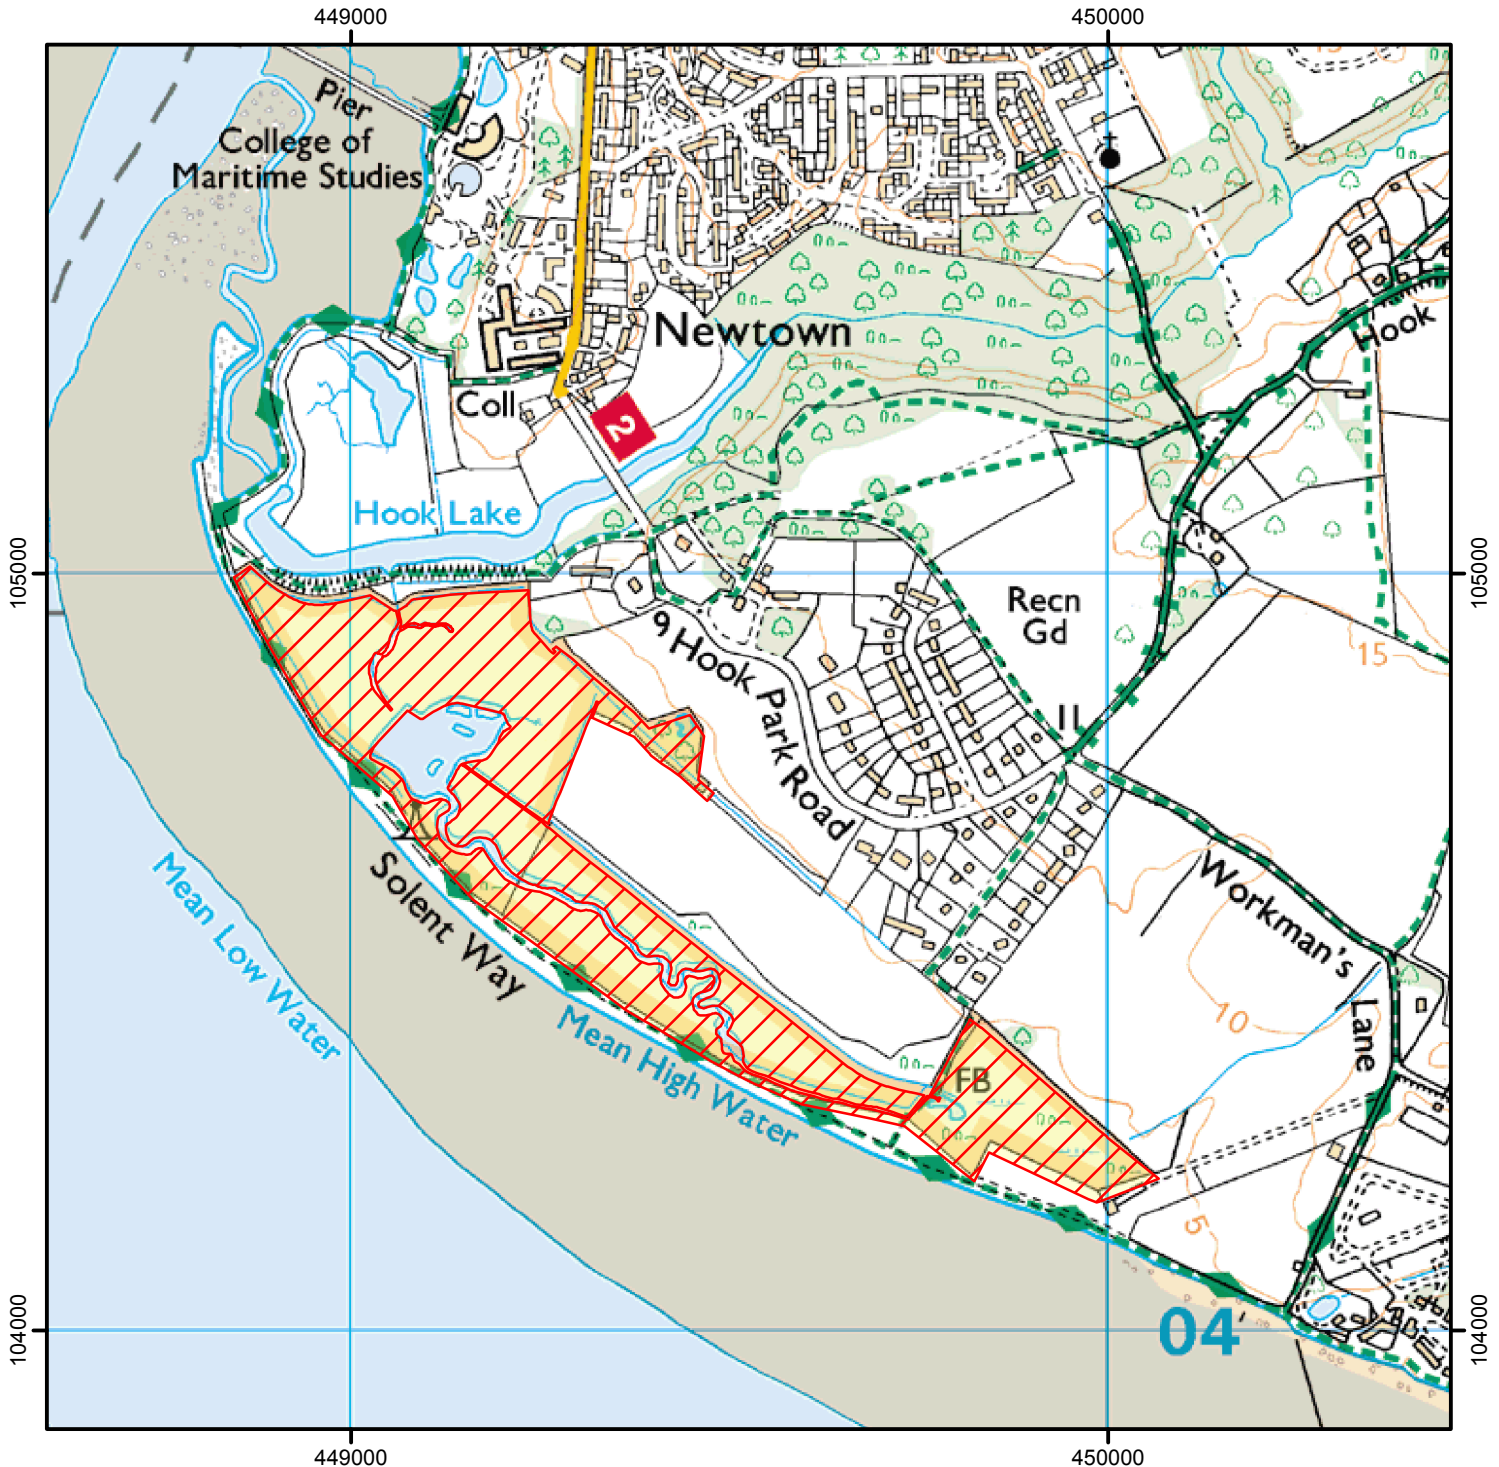

NO OPEN ACCESS

To protect sensitive wildlife, the Open Access land shown hatched on the map below is closed. This does not affect public rights of way.

Start Date: 14/12/2014
End Date: 15/12/2025

Case Number: 2004090138

0 310 620 Metres

© Crown Copyright and database right 2019
All rights reserved. Ordnance Survey Licence number 100022021

 Restricted Open Access Land

 Open Access Land

For more information call the Open Access Contact Centre on 0300 060 2091
or visit our website at <https://www.gov.uk/guidance/open-access-land-management-rights-and-responsibilities>