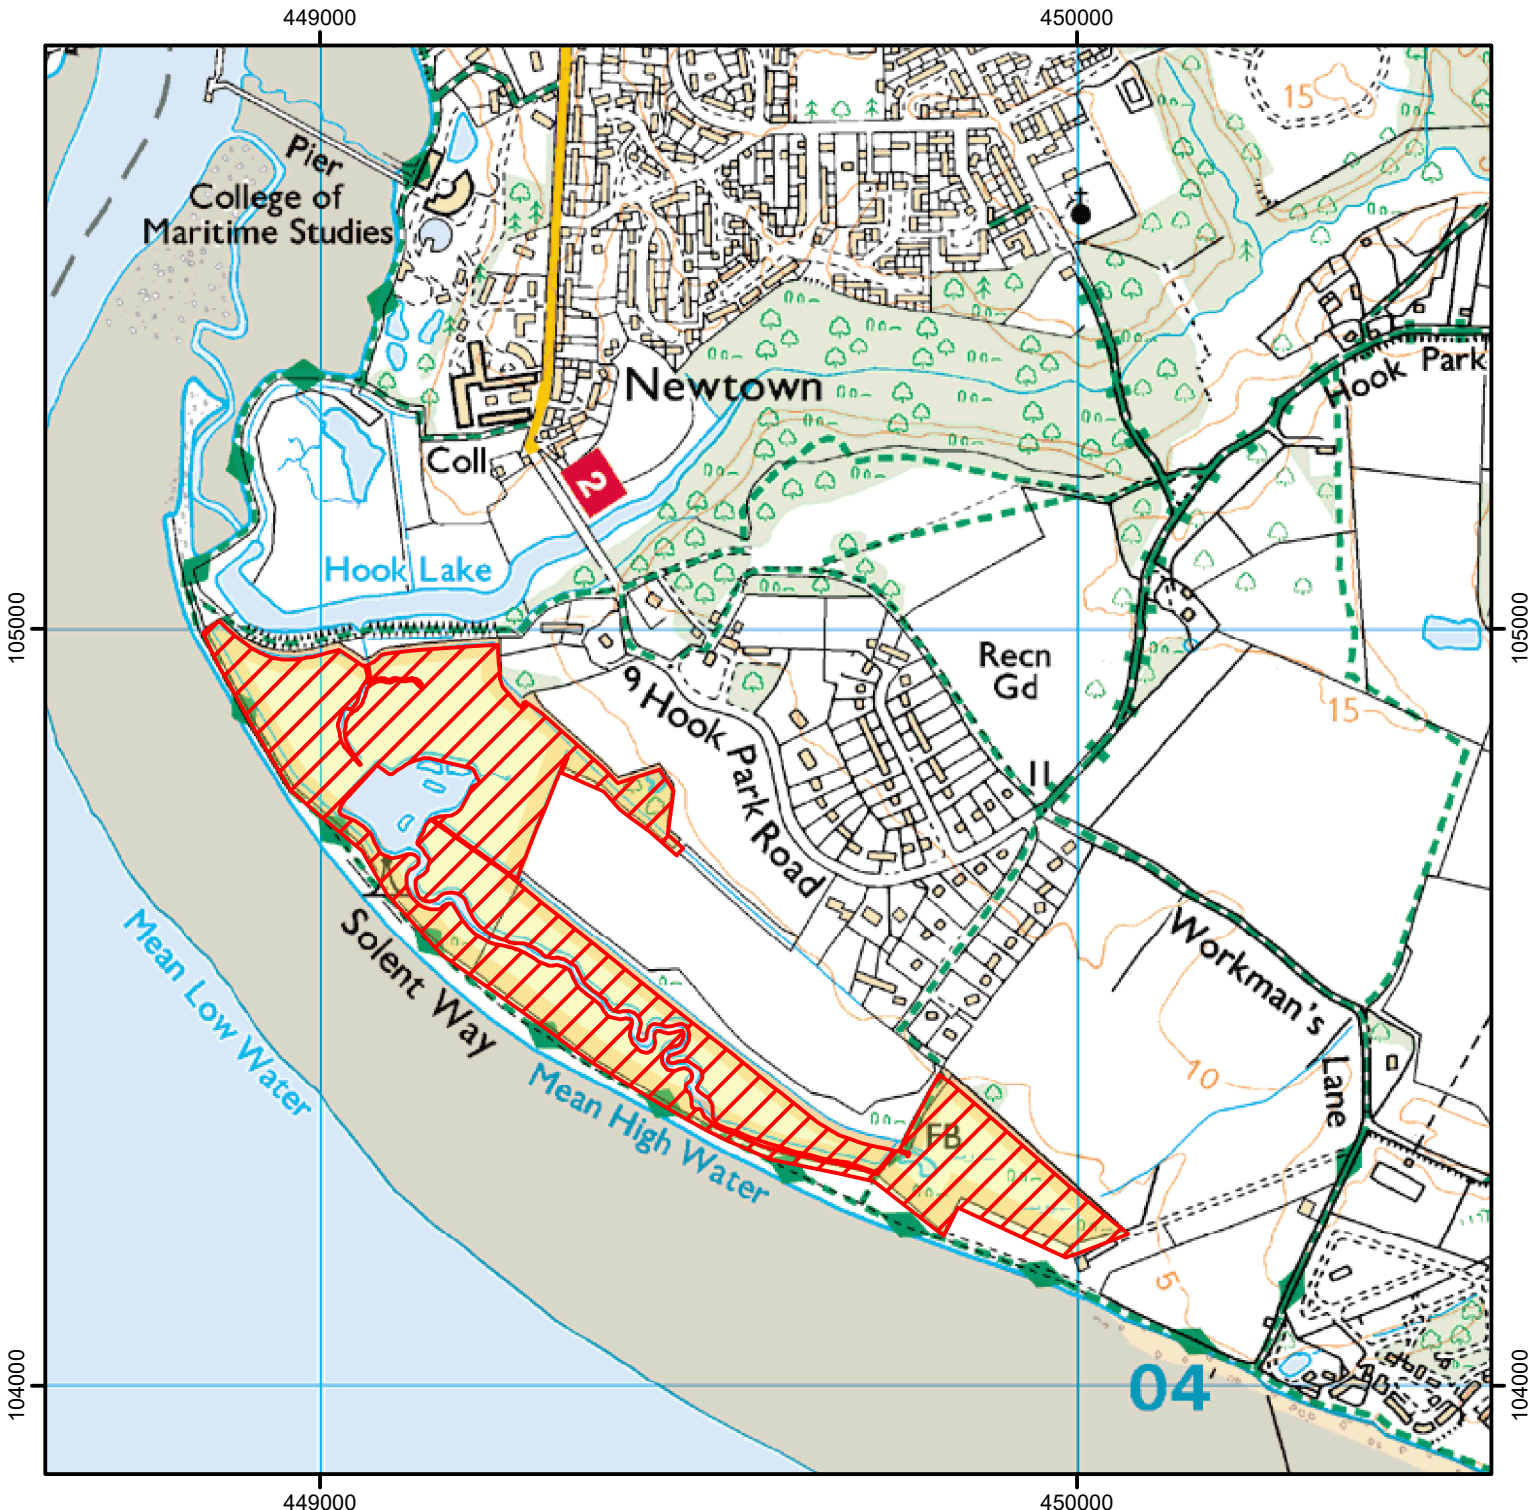

NO OPEN ACCESS

To protect sensitive wildlife, the open access land shown hatched on the map below is closed.

This does not affect Public Rights of Way.

Case number: 2004090138

NATURAL
ENGLAND

For more information call the Open Access Contact Centre on 0300 060 2091
or visit our website at www.gov.uk/right-of-way-open-access-land/use-your-right-to-roam