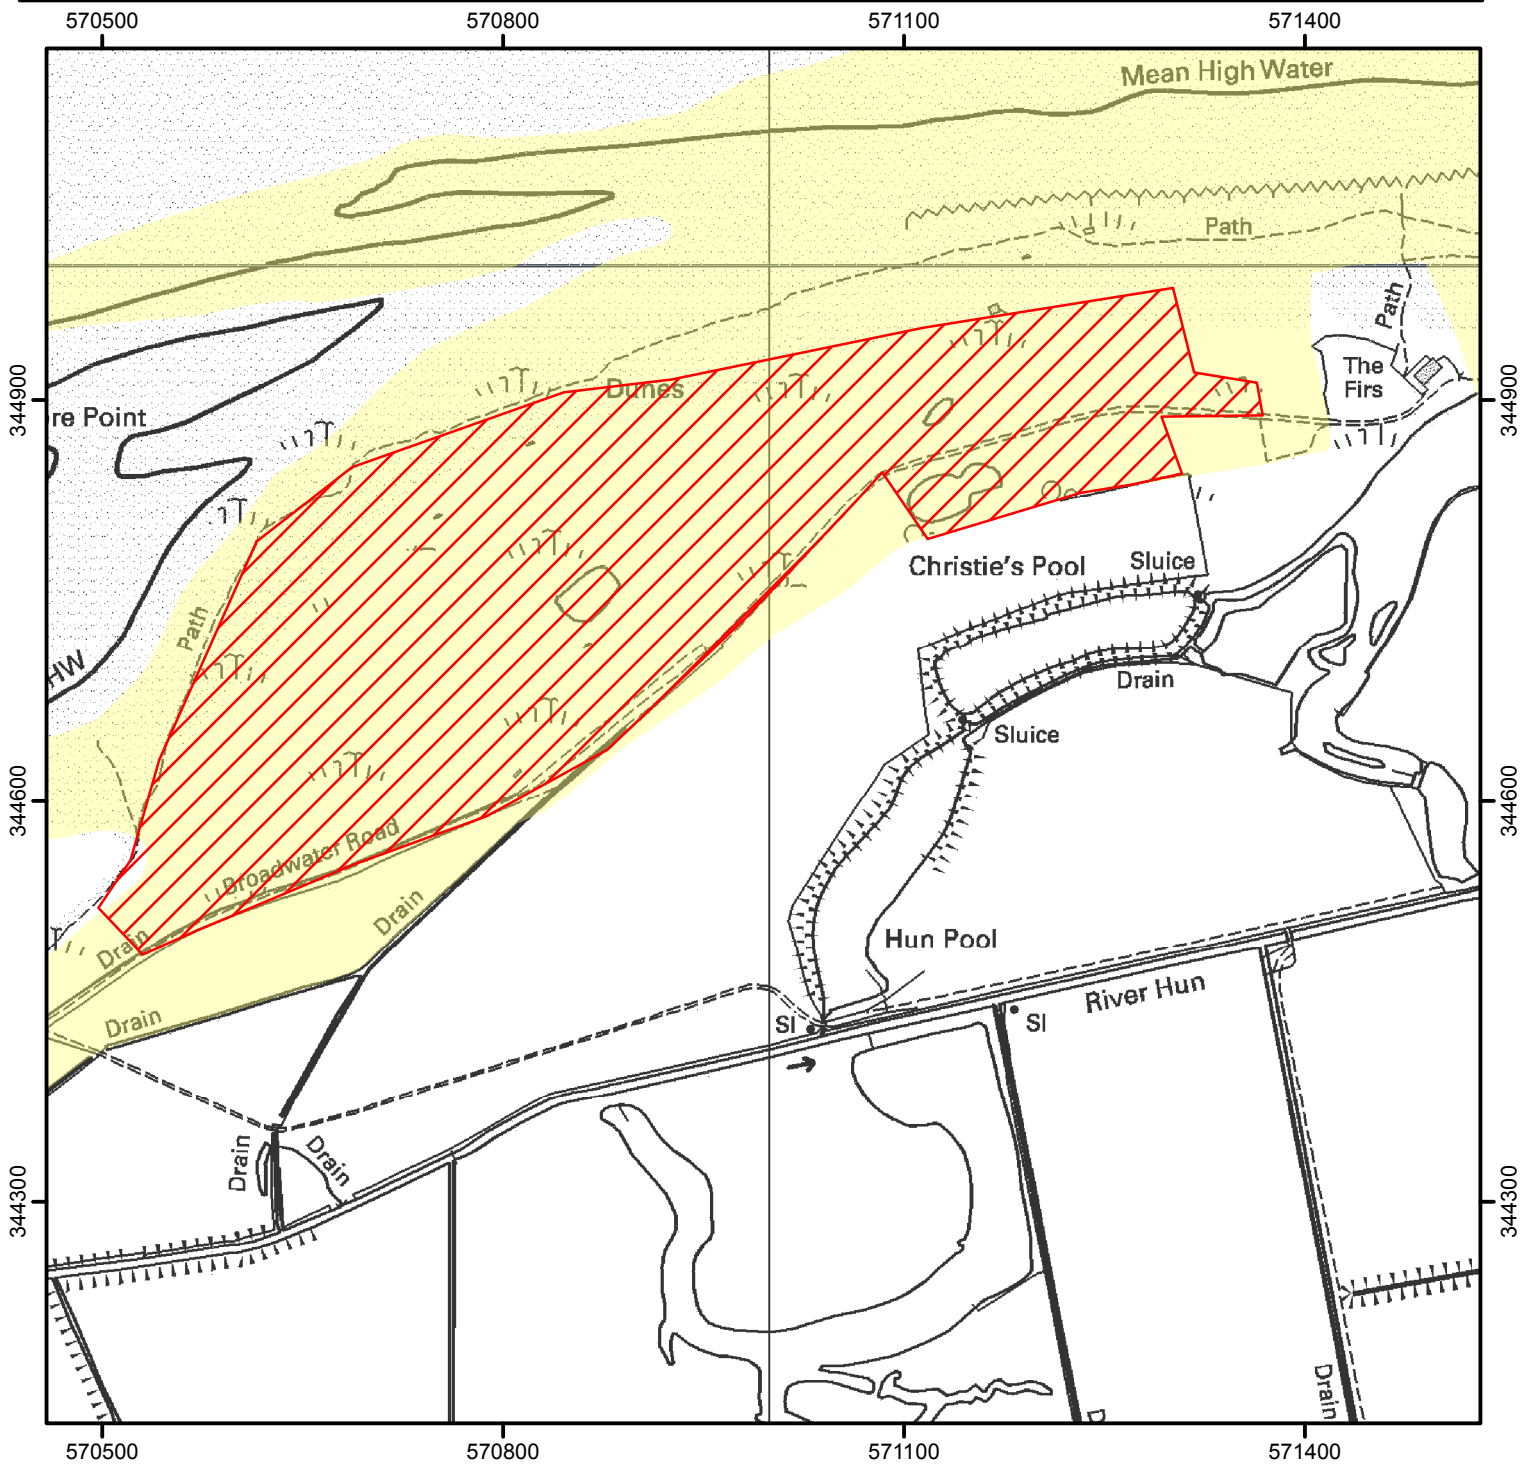

# CROW Open Access: Consultation on review of restriction

This does not affect Public Rights of Way

Consultation start date: 07 August 2017

Consultation end date : 04 September 2017

Case Number: 2007080088

© Crown Copyright and database right 2017.  
Ordnance Survey 100022021

CROW Consultation

CROW Access Land

For more information call the Open Access Contact Centre on 0300 060 2091  
or visit our website at [www.gov.uk/right-of-way-open-access-land/use-your-right-to-roam](http://www.gov.uk/right-of-way-open-access-land/use-your-right-to-roam)