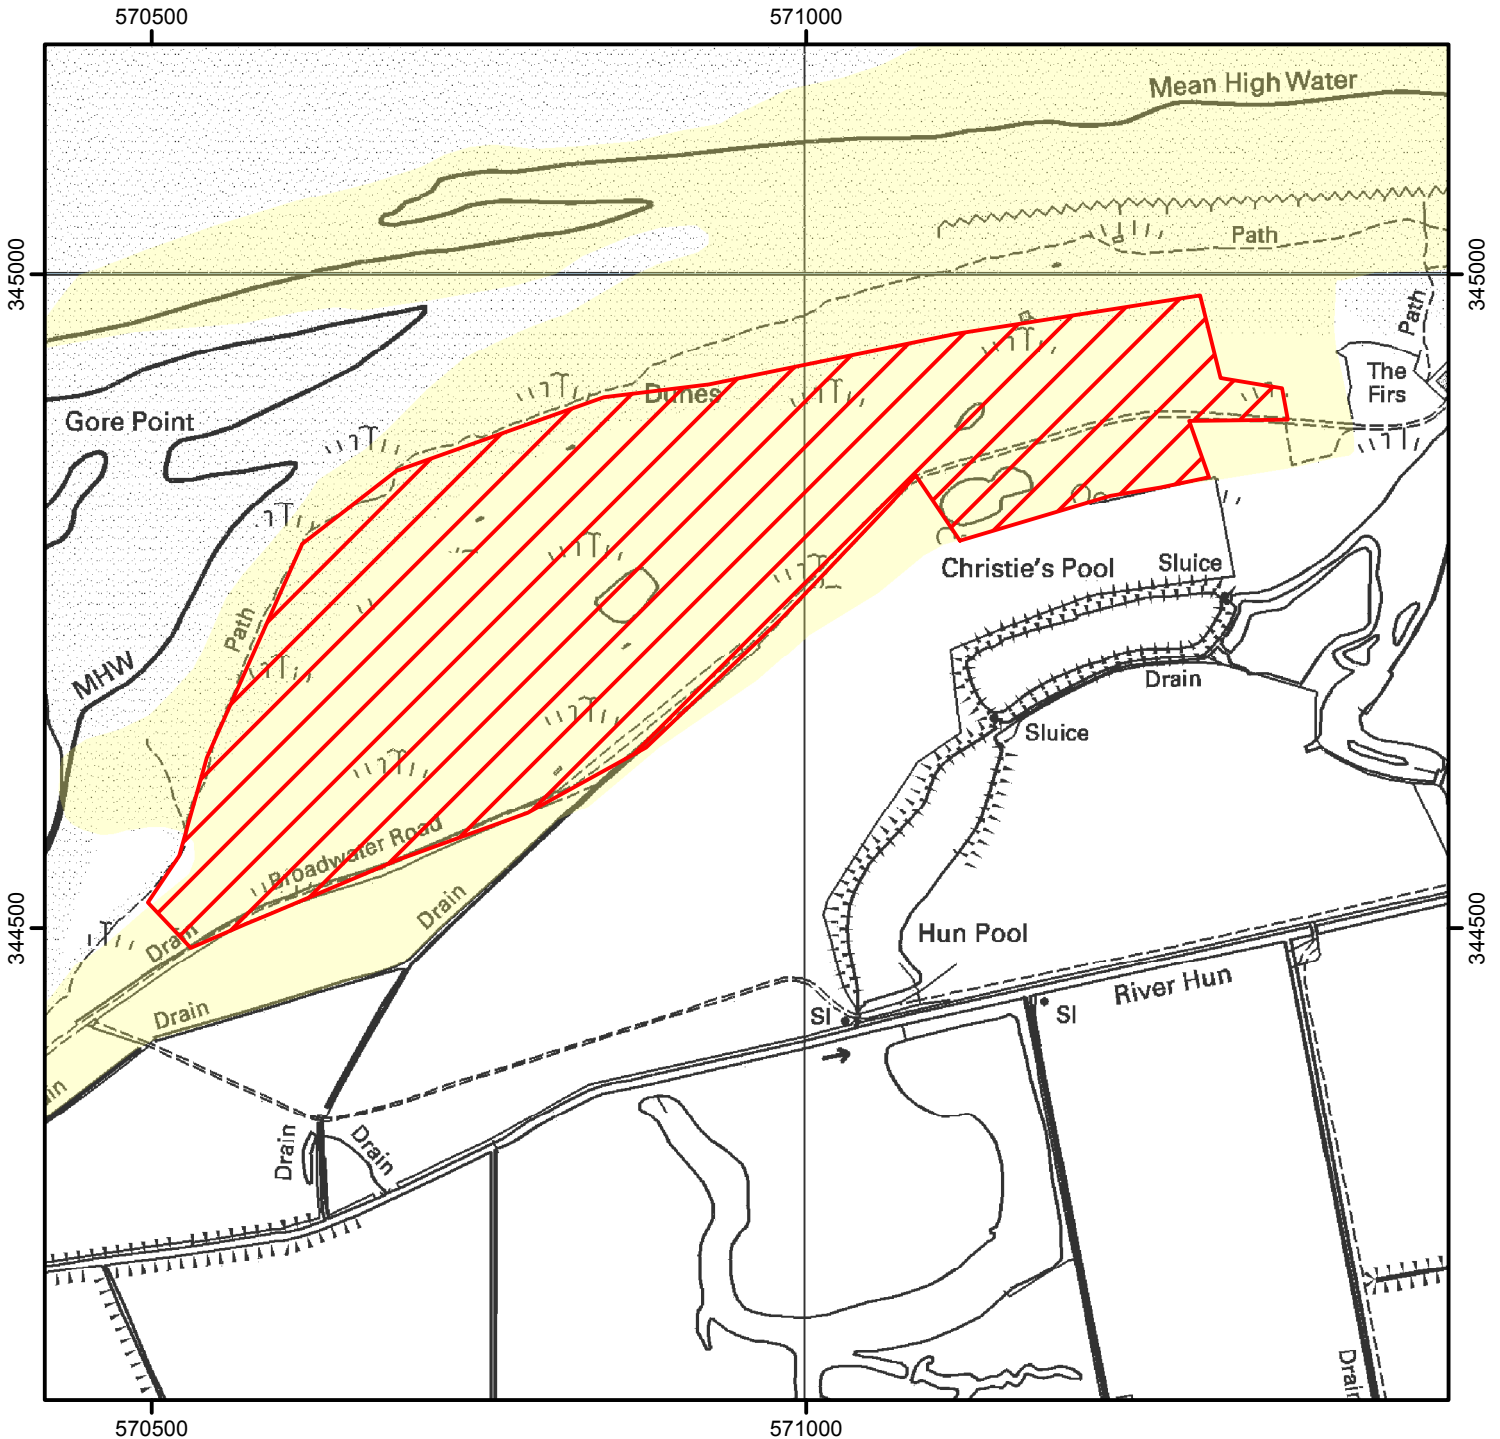

NO OPEN ACCESS

The Open Access land shown hatched on the map below is restricted for land management purposes.

Entry is by permit only.

This does not affect Public Rights of Way

From 23 November 2017 to 30 November 2023

Case Number: 2007080088

0 150 300 Metres

© Crown Copyright and database right 2017. Ordnance Survey 100022021

Restricted Open Access Land

Open Access Land

For more information call the Open Access Contact Centre on 0300 060 2091
or visit our website at www.gov.uk/right-of-way-open-access-land/use-your-right-to-roam