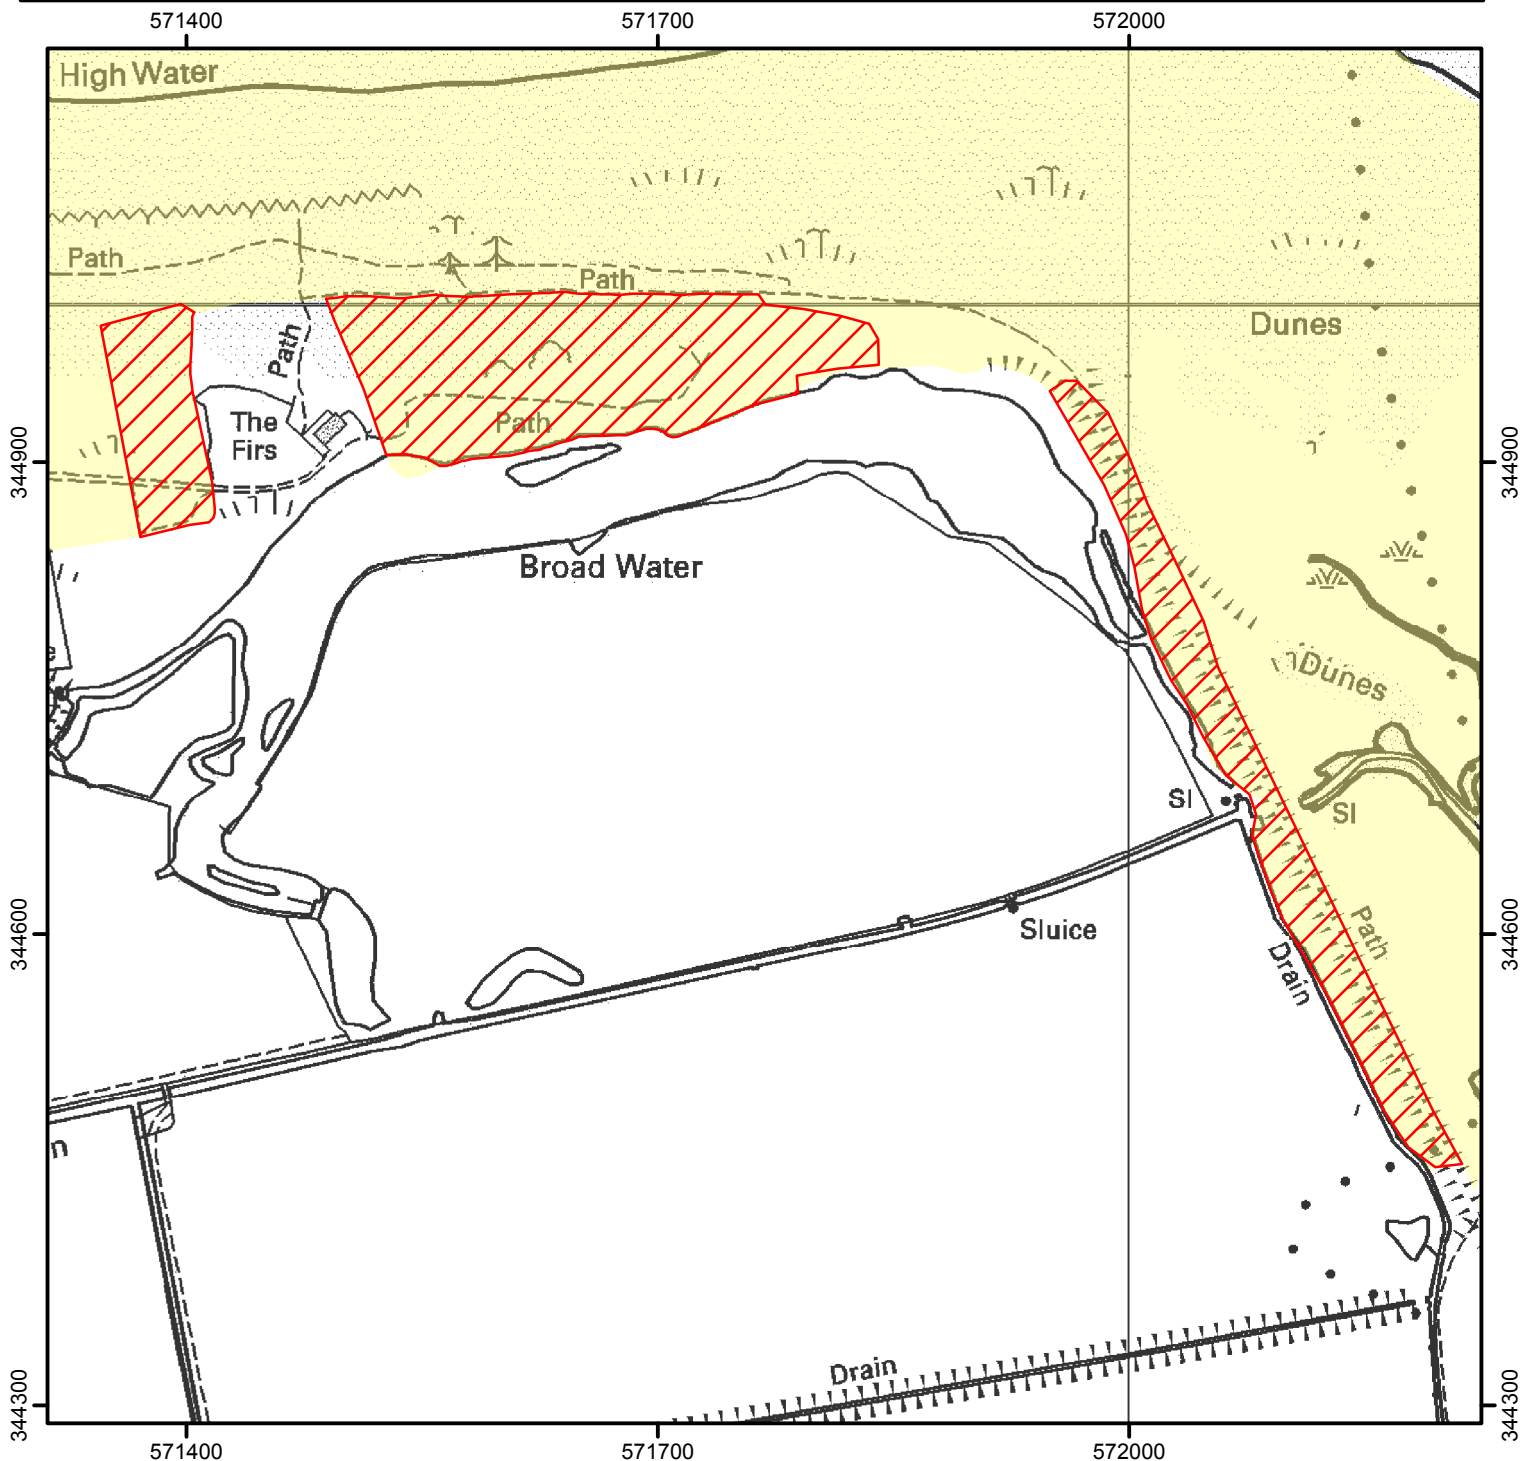

NATURAL
ENGLAND

CROW Open Access: Consultation on review of restriction

This does not affect Public Rights of Way

Consultation start date: 07 August 2017

Consultation end date : 04 September 2017

Case Number: 2005040189

0 200 400 M

© Crown Copyright and database right 2017.
Ordnance Survey 100022021

CROW Consultation

CROW Access Land

For more information call the Open Access Contact Centre on 0300 060 2091
or visit our website at www.gov.uk/right-of-way-open-access-land/use-your-right-to-roam