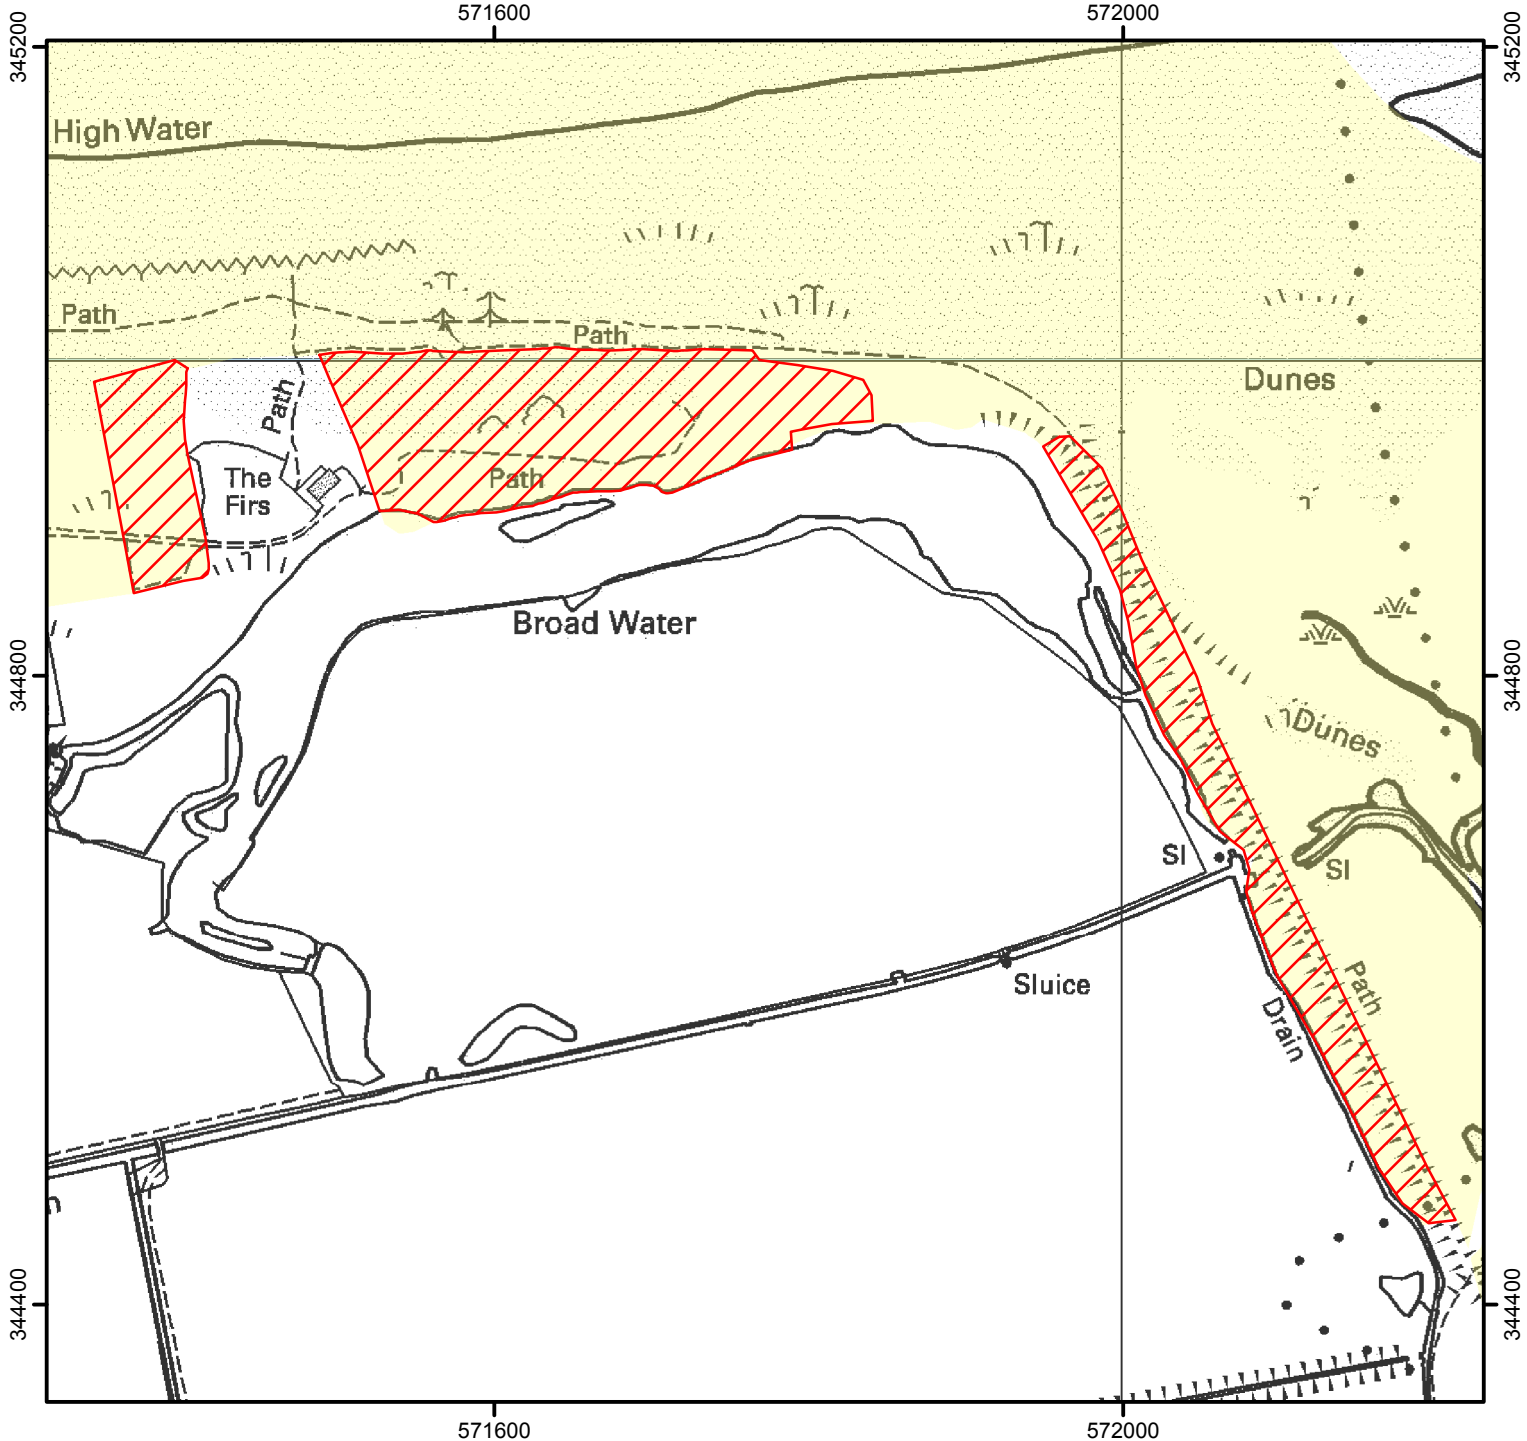

NO OPEN ACCESS

The Open Access land shown hatched on the map below is restricted for land management purposes.

This does not affect Public Rights of Way

Closed until further notice.

Case Number: 2005040189

0 150 300 M

© Crown Copyright and database right 2017.
Ordnance Survey 100022021

 Restricted Open Access Land

 Open Access Land

For more information call the Open Access Contact Centre on 0300 060 2091
or visit our website at www.gov.uk/right-of-way-open-access-land/use-your-right-to-roam