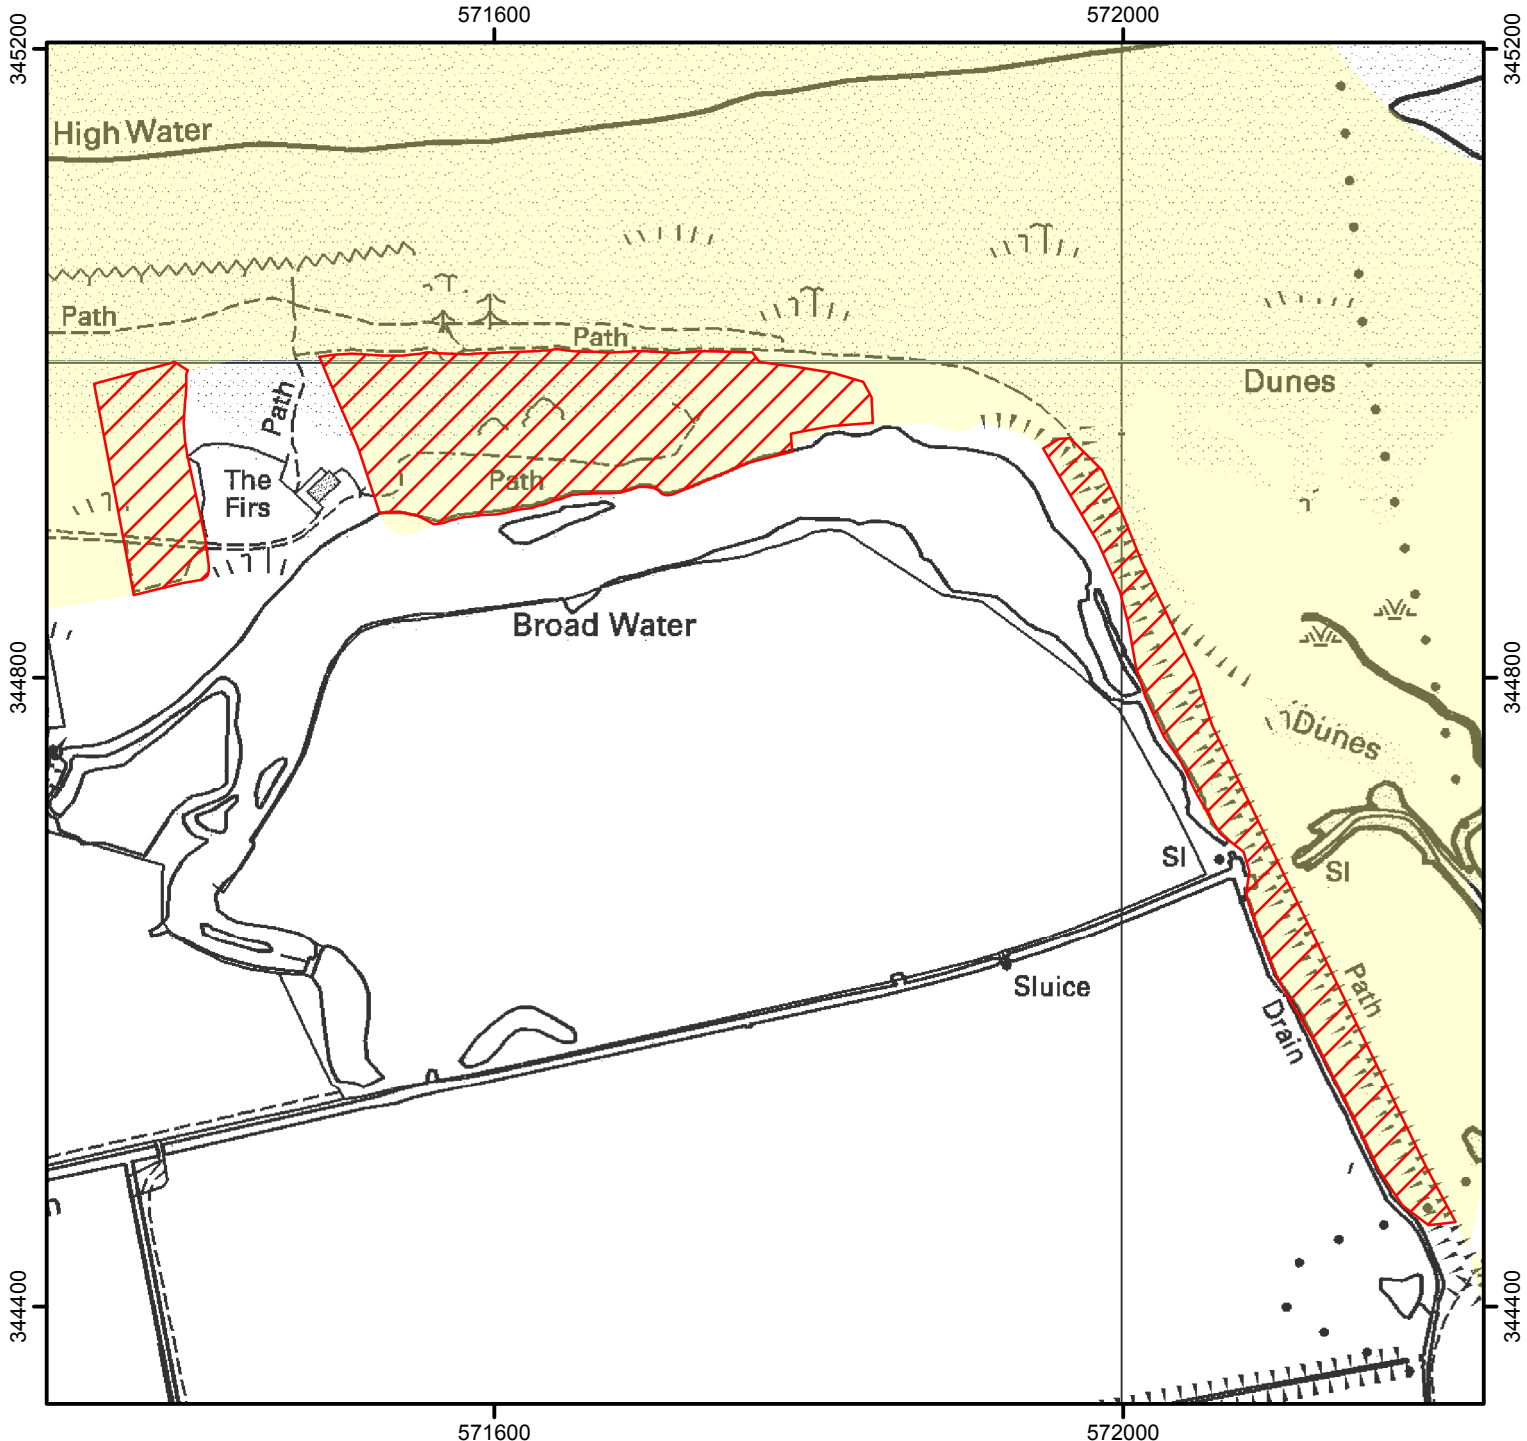

# NO OPEN ACCESS

The Open Access land shown hatched on the map below is restricted for land management purposes.

This does not affect Public Rights of Way

Closed until further notice.

Case Number: 2005040189

© Crown Copyright and database right 2017.  
Ordnance Survey 100022021

Restricted Open Access Land

Open Access Land

For more information call the Open Access Contact Centre on 0300 060 2091  
or visit our website at [www.gov.uk/right-of-way-open-access-land/use-your-right-to-roam](http://www.gov.uk/right-of-way-open-access-land/use-your-right-to-roam)