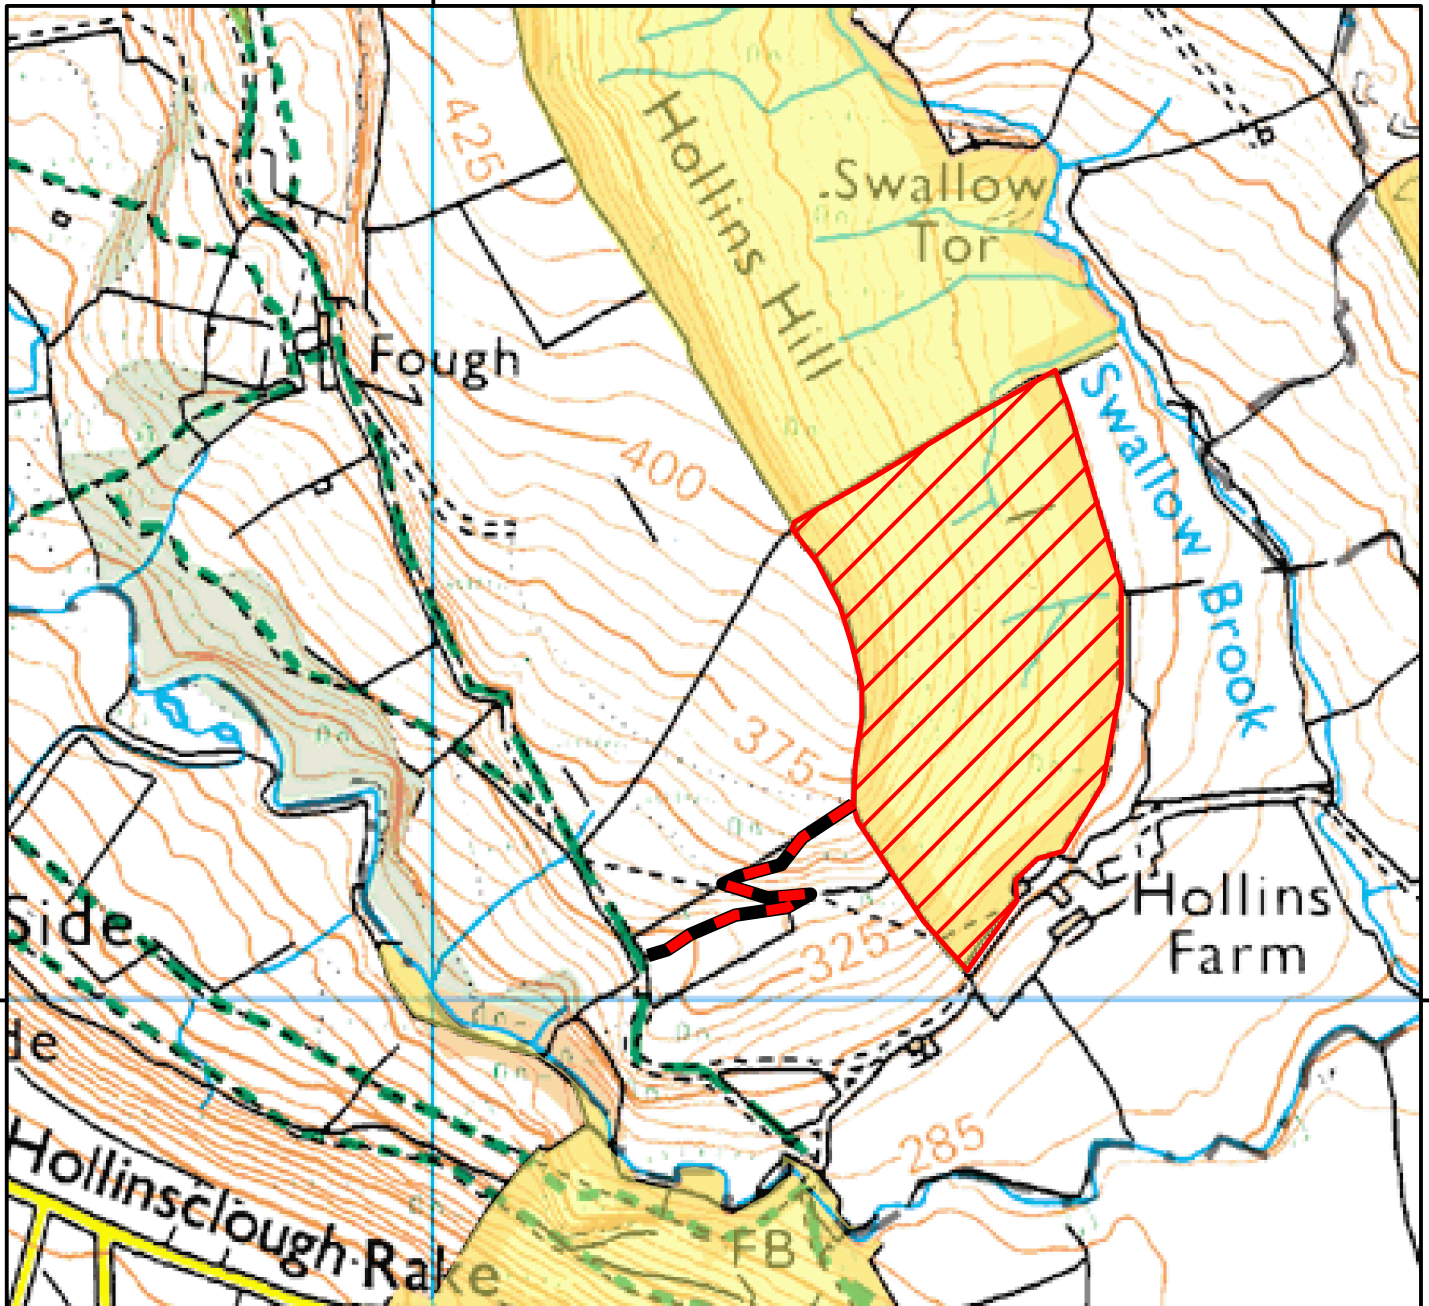

NATURAL
ENGLAND

CROW Open Access: Consultation on review of restriction (Please see accompanying notice)

This does not affect public rights of way.

From 13 February until 02 March 2020

Case Number: 2014097377

406000

406000

0 100 200 400 M

© Crown Copyright and database right 2020. All rights reserved.
Ordnance Survey Licence number 100022021.

CROW consultation

CROW Access Land

Permitted Route

For more information call the Open Access Contact Centre on 0300 060 2091
<https://www.gov.uk/guidance/open-access-land-management-rights-and-responsibilities>