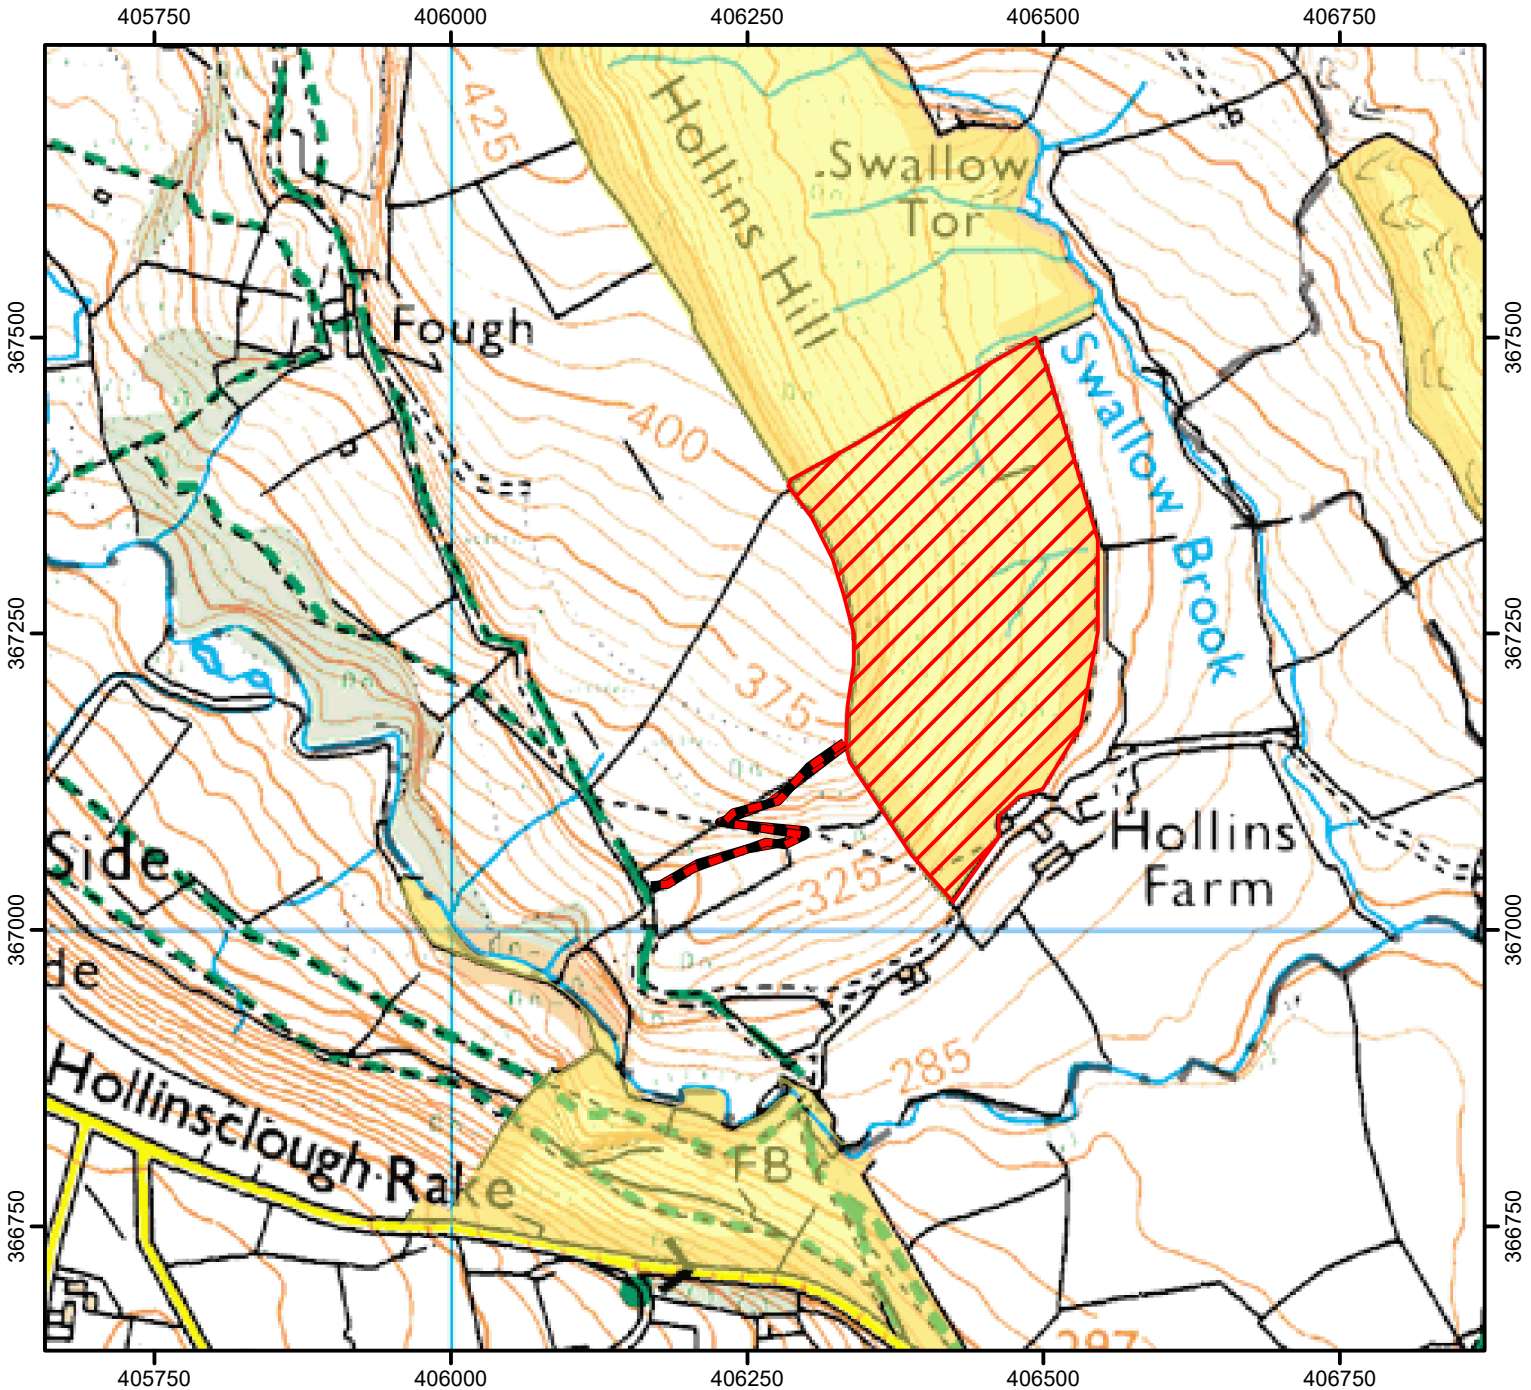

NATURAL
ENGLAND

NO DOGS

In order to avoid disturbance to livestock, there is no right to take dogs on the open access land shown hatched below.

Annually from 01 May until 31 October.

Case number: 2014097377

0 150 300
Metres

© Crown Copyright and database right 2025. All rights reserved. Ordnance Survey Licence number 100022021

Restricted Open Access Land

Open Access Land

Permitted Route

For more information call the Open Access Contact Centre on 0300 060 2091
or visit our website at www.gov.uk/right-of-way-open-access-land/use-your-right-to-roam