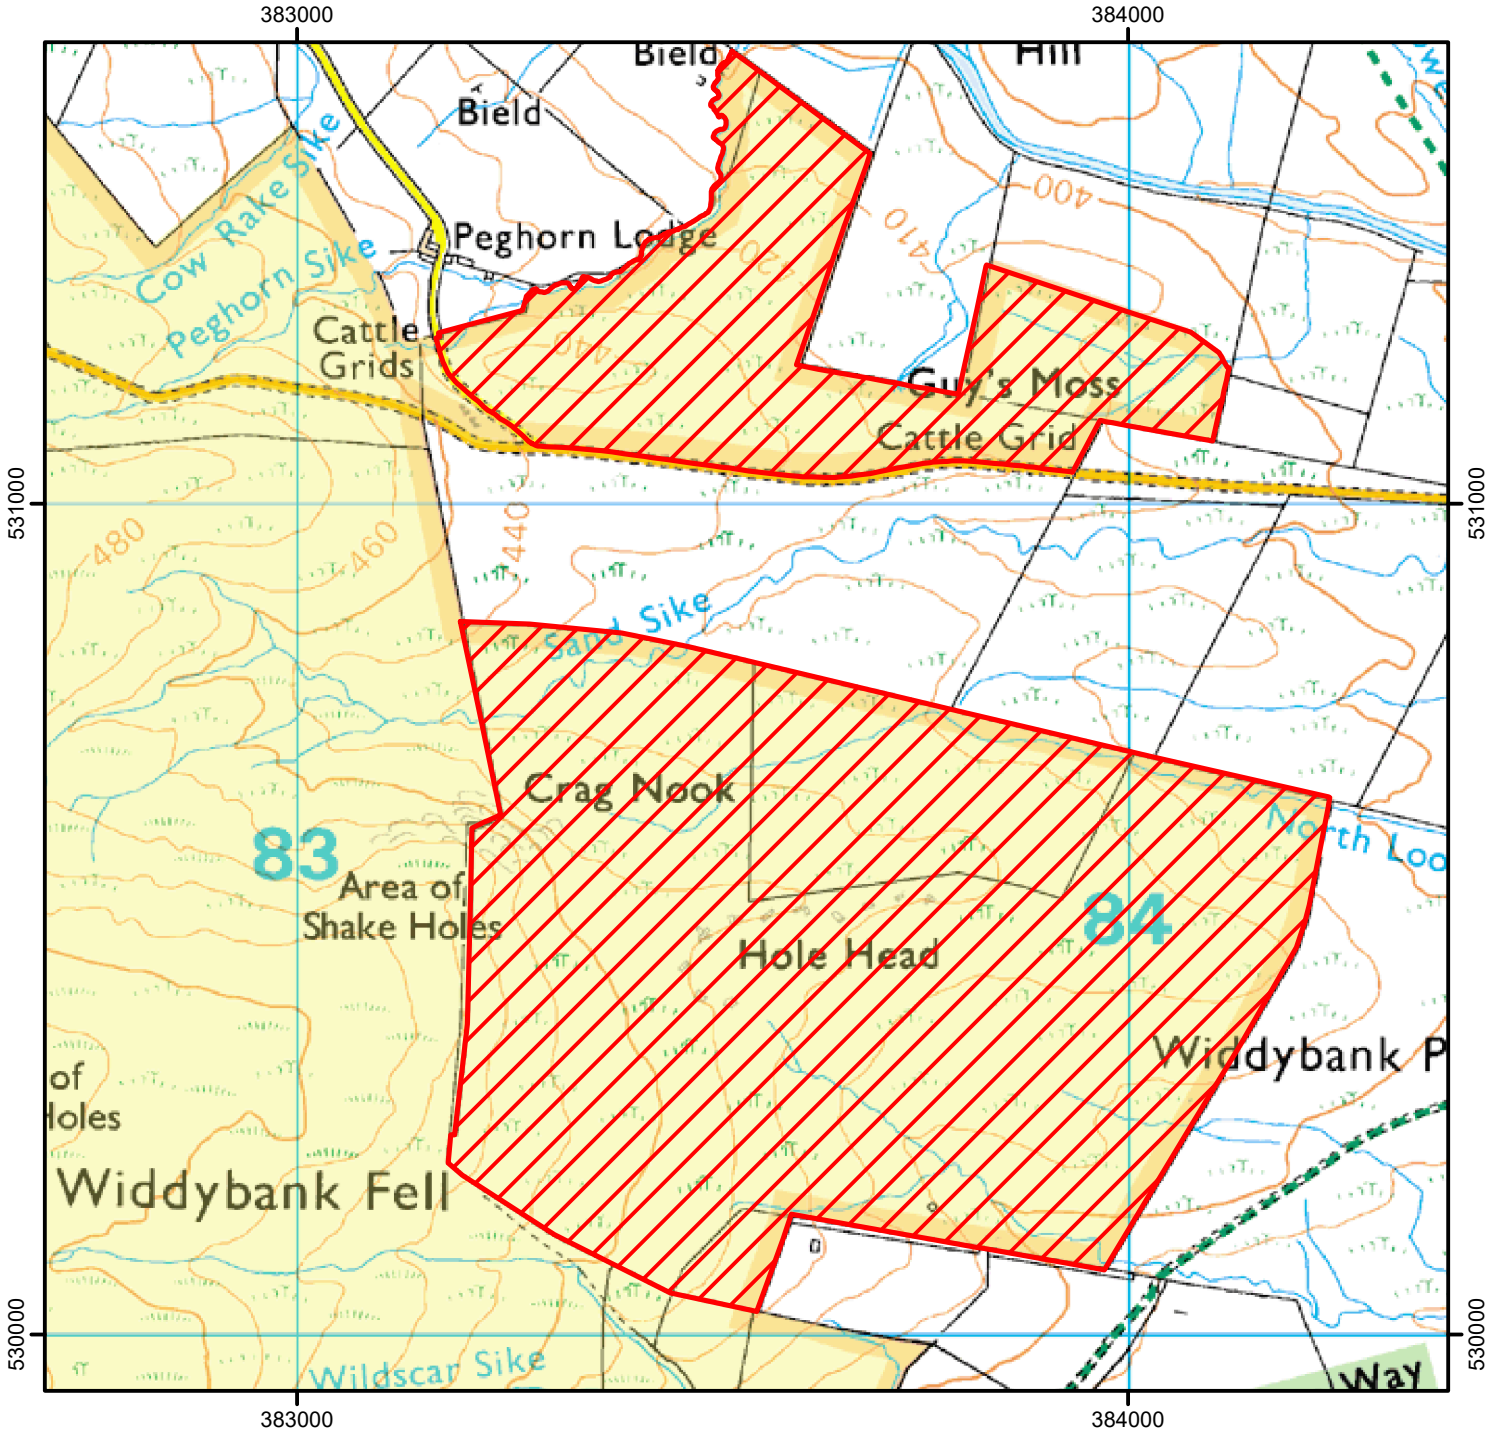

# NO OPEN ACCESS

To protect sensitive wildlife, the open access land shown hatched on the map below is closed.

This does not affect Public Rights of Way.

Until 30 June 2065

Case Number: 2005090326

0 250 500 Metres

Restricted Open Access Land

Open Access Land

© Crown Copyright and database right 2021.  
Ordnance Survey 100022021

For more information call the Open Access Contact Centre on 0300 060 2091  
or visit our website at [www.gov.uk/right-of-way-open-access-land/use-your-right-to-roam](http://www.gov.uk/right-of-way-open-access-land/use-your-right-to-roam)