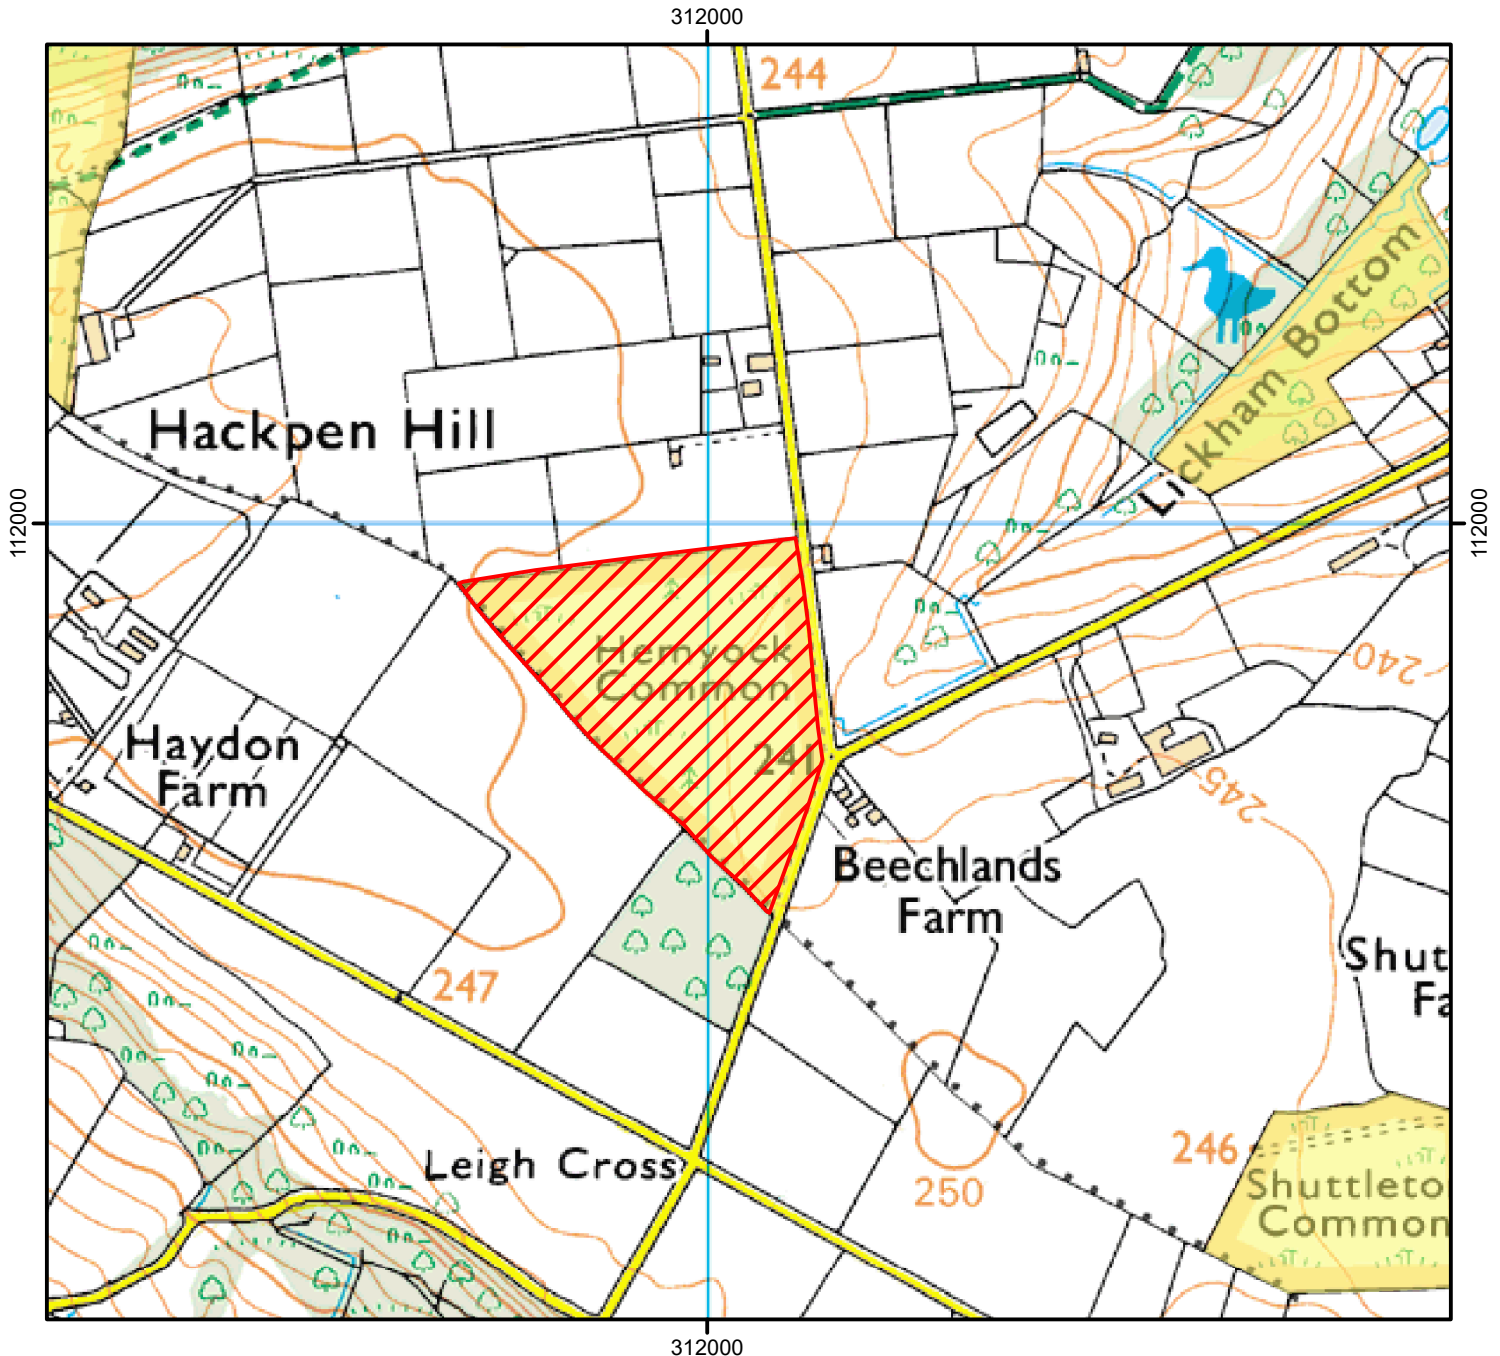

# CROW Open Access: Consultation on review of restriction

Please see accompanying notice.

This does not affect Public Rights of Way.

Consultation end: 12 February 2024.

Case Number: 2013036672

© Crown Copyright and database right 2024.  
All rights reserved. Ordnance Survey Licence number 100022021

CROW Consultation

CROW Access Land

For more information call the Open Access Contact Centre on 0300 060 2091  
or visit our website at [www.gov.uk/right-of-way-open-access-land/use-your-right-to-roam](http://www.gov.uk/right-of-way-open-access-land/use-your-right-to-roam)