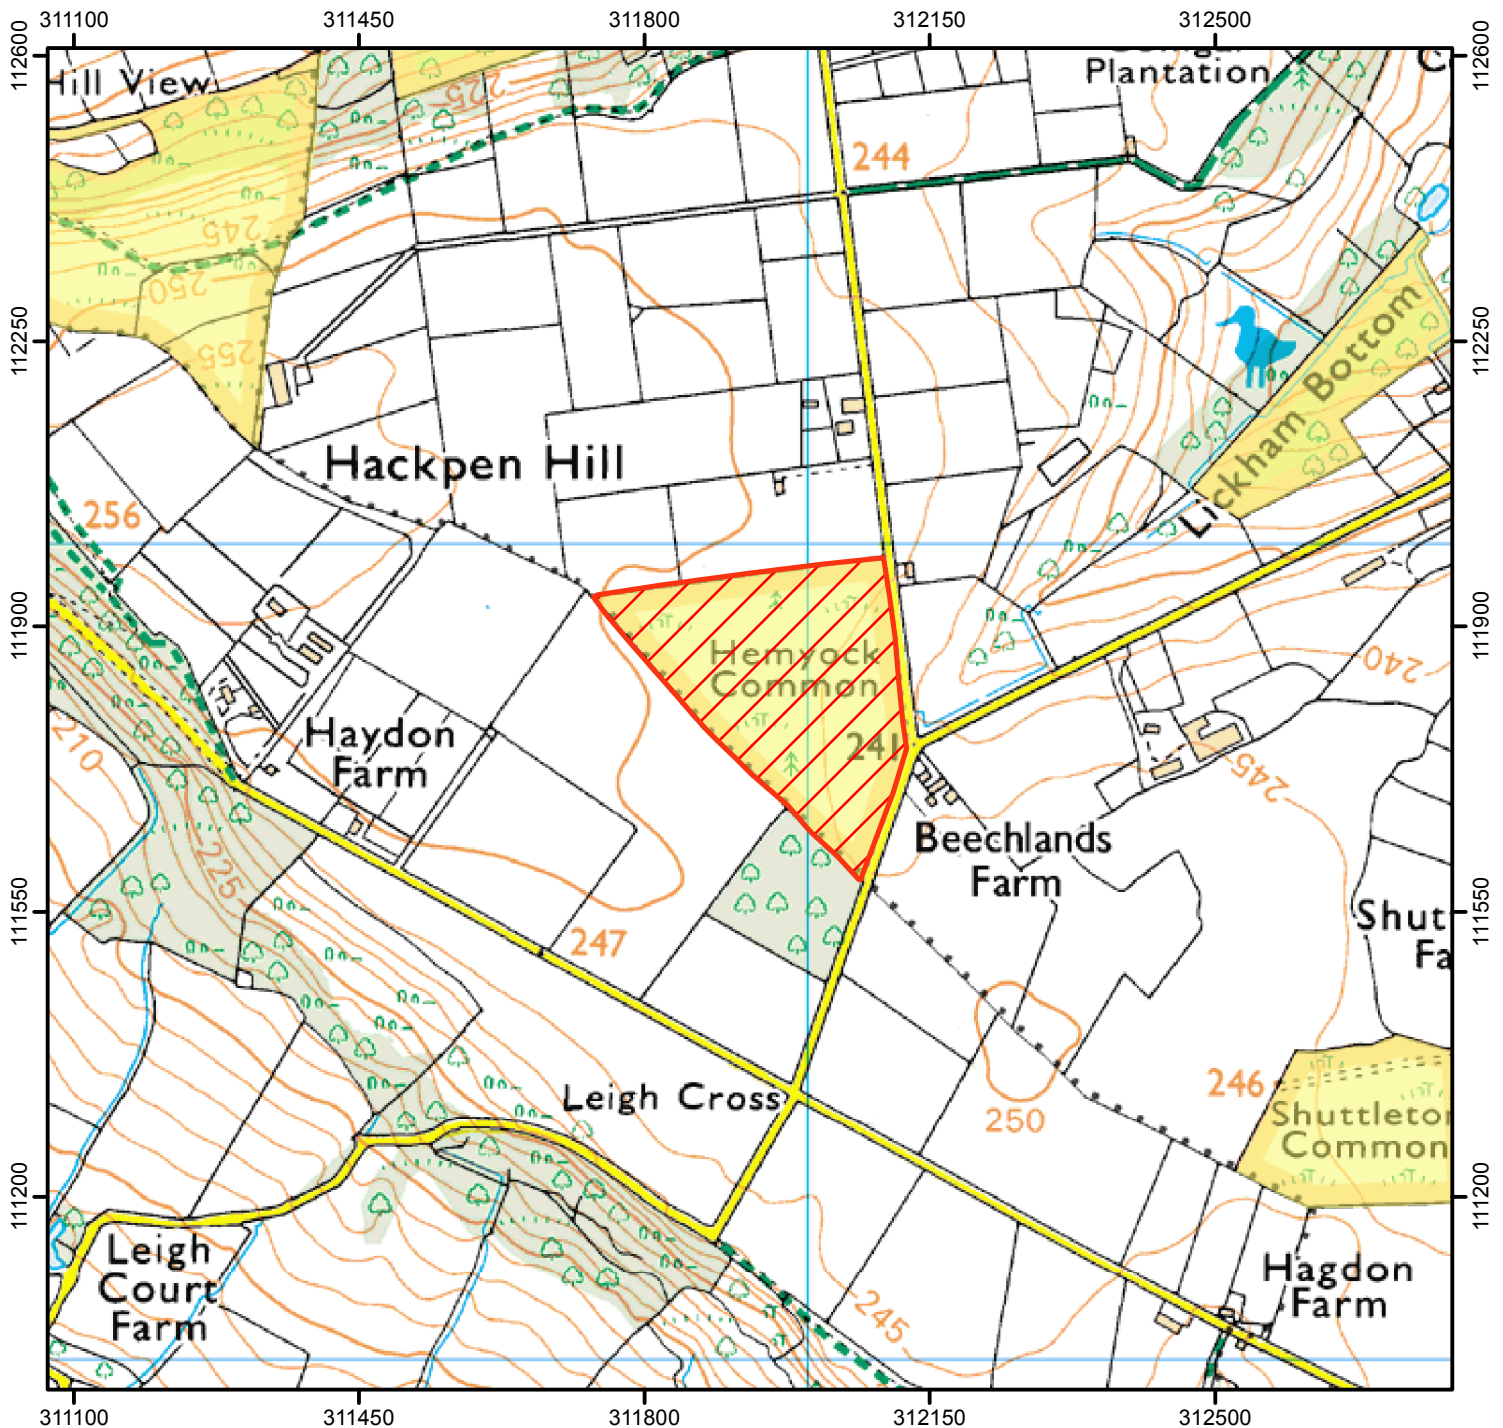

# CROW OPEN ACCESS:

Consultation on review of restriction  
Please see accompanying notice  
(This does not affect public rights of way)

Consultation Start Date 14th December 2018  
Consultation End Date 08th February 2019

Case Number: 2013036672

 Restricted Open Access Land  
 Open Access Land

© Crown Copyright and database right 2018.  
Ordnance Survey 100022021

For more information call the Open Access Contact Centre on 0300 060 2091  
or visit our website at [www.gov.uk/right-of-way-open-access-land/use-your-right-to-roam](http://www.gov.uk/right-of-way-open-access-land/use-your-right-to-roam)