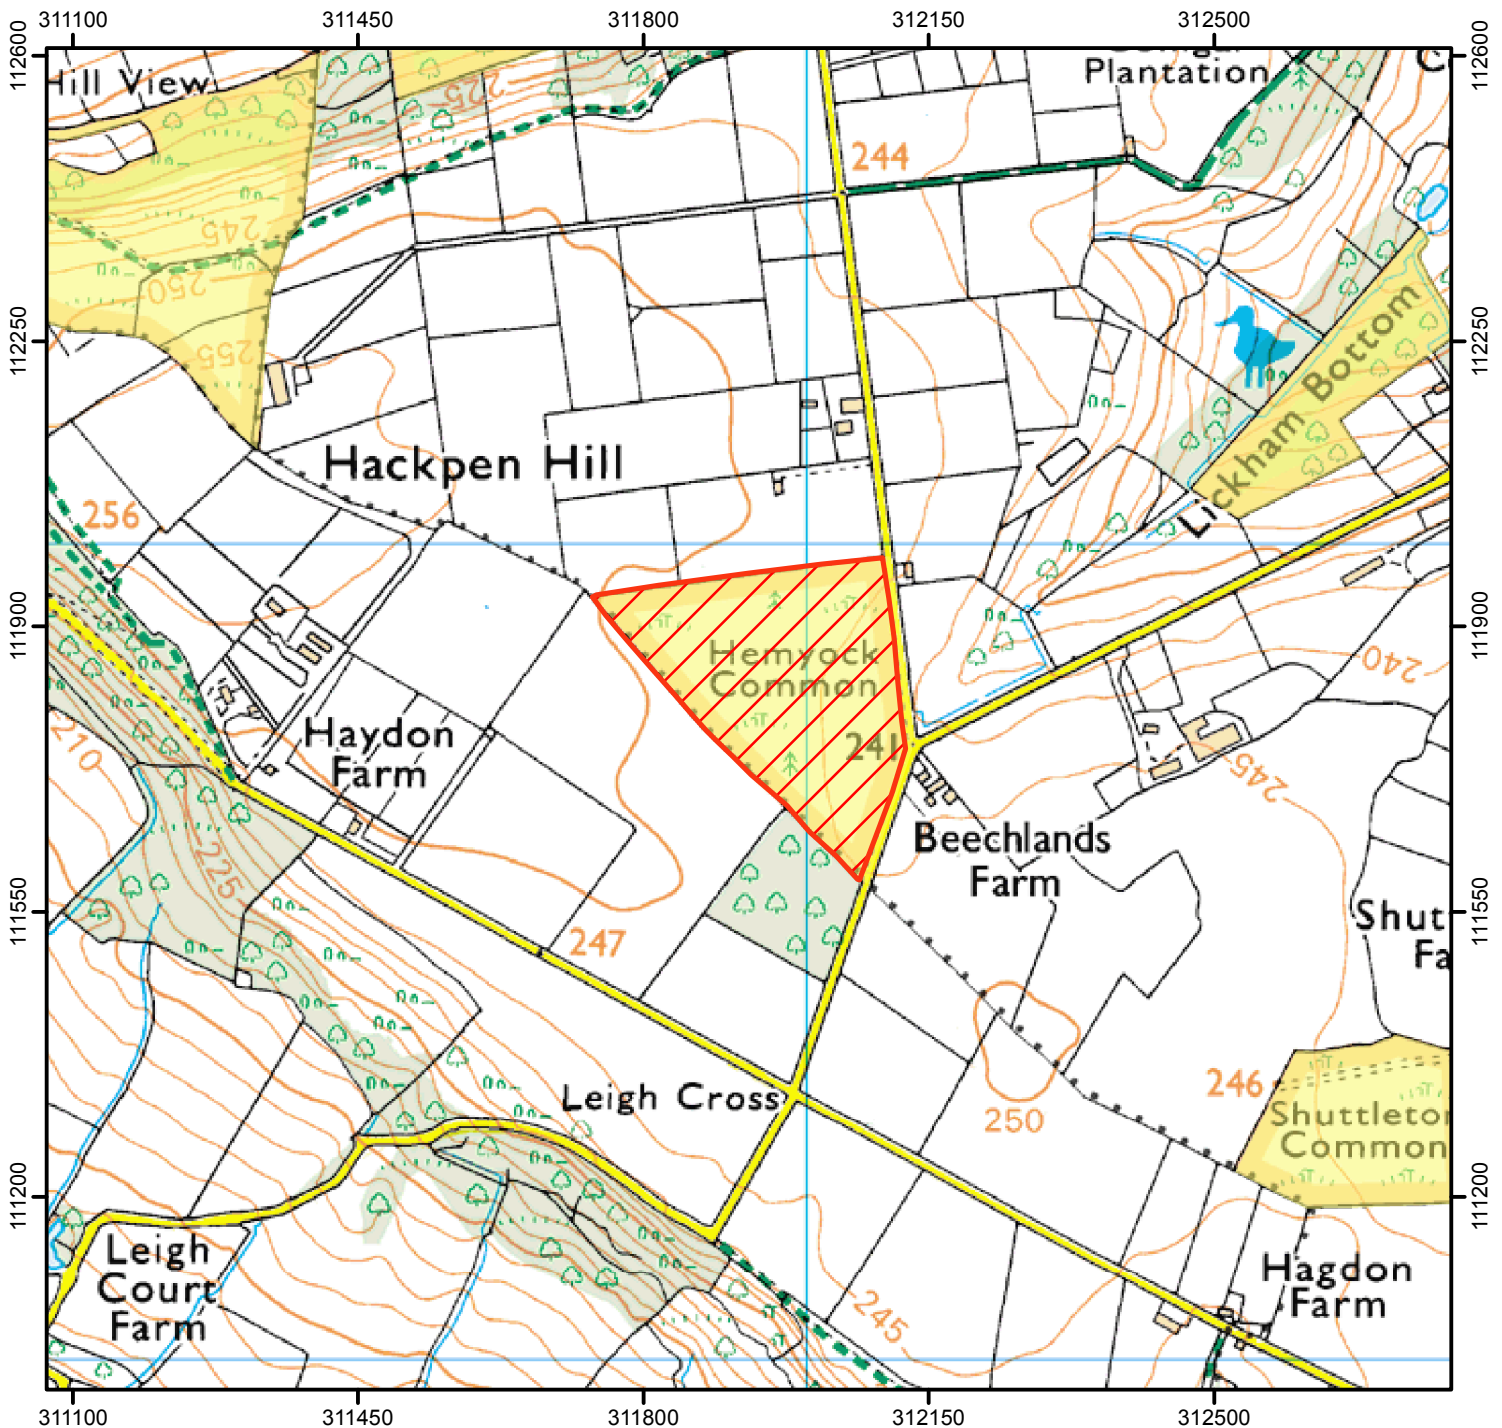

NATURAL
ENGLAND

CROW OPEN ACCESS:

Consultation on review of restriction
Please see accompanying notice
(This does not affect public rights of way)

Consultation Start Date 14th December 2018
Consultation End Date 08th February 2019

Case Number: 2013036672

 Restricted Open Access Land
 Open Access Land

© Crown Copyright and database right 2018.
Ordnance Survey 100022021

For more information call the Open Access Contact Centre on 0300 060 2091
or visit our website at www.gov.uk/right-of-way-open-access-land/use-your-right-to-roam