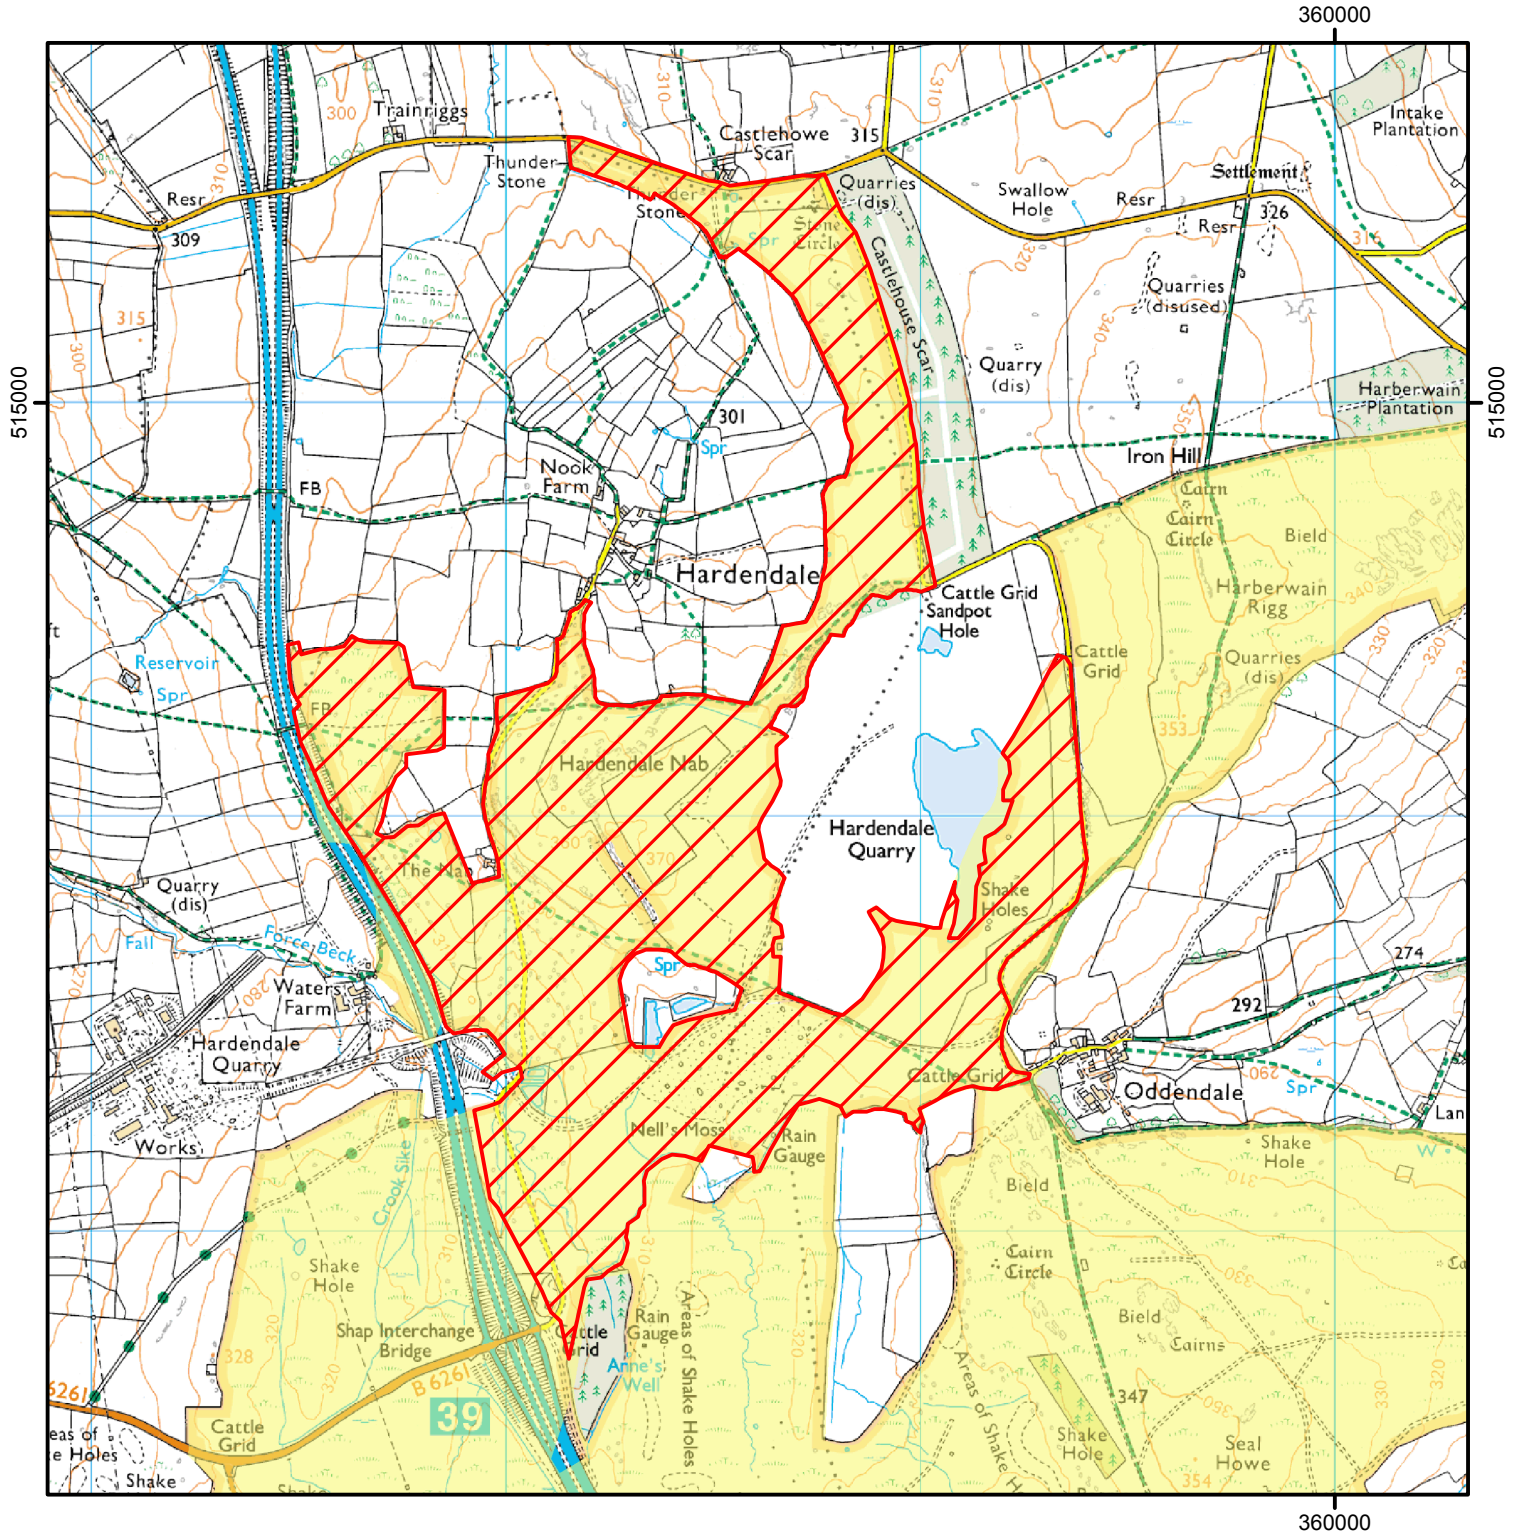

CROW Open Access: Consultation on restriction

This does not affect Public Rights of Way

Consultation start date: 30th January 2017

Consultation end date : 24th February 2017

Case Numbers: 2016108246

0 375 750 1,500 M

© Crown Copyright and database right 2017.
Ordnance Survey 100022021

CROW Consultation

CROW Access Land

For more information call the Open Access Contact Centre on 0300 060 2091
or visit our website at www.gov.uk/right-of-way-open-access-land/use-your-right-to-roam