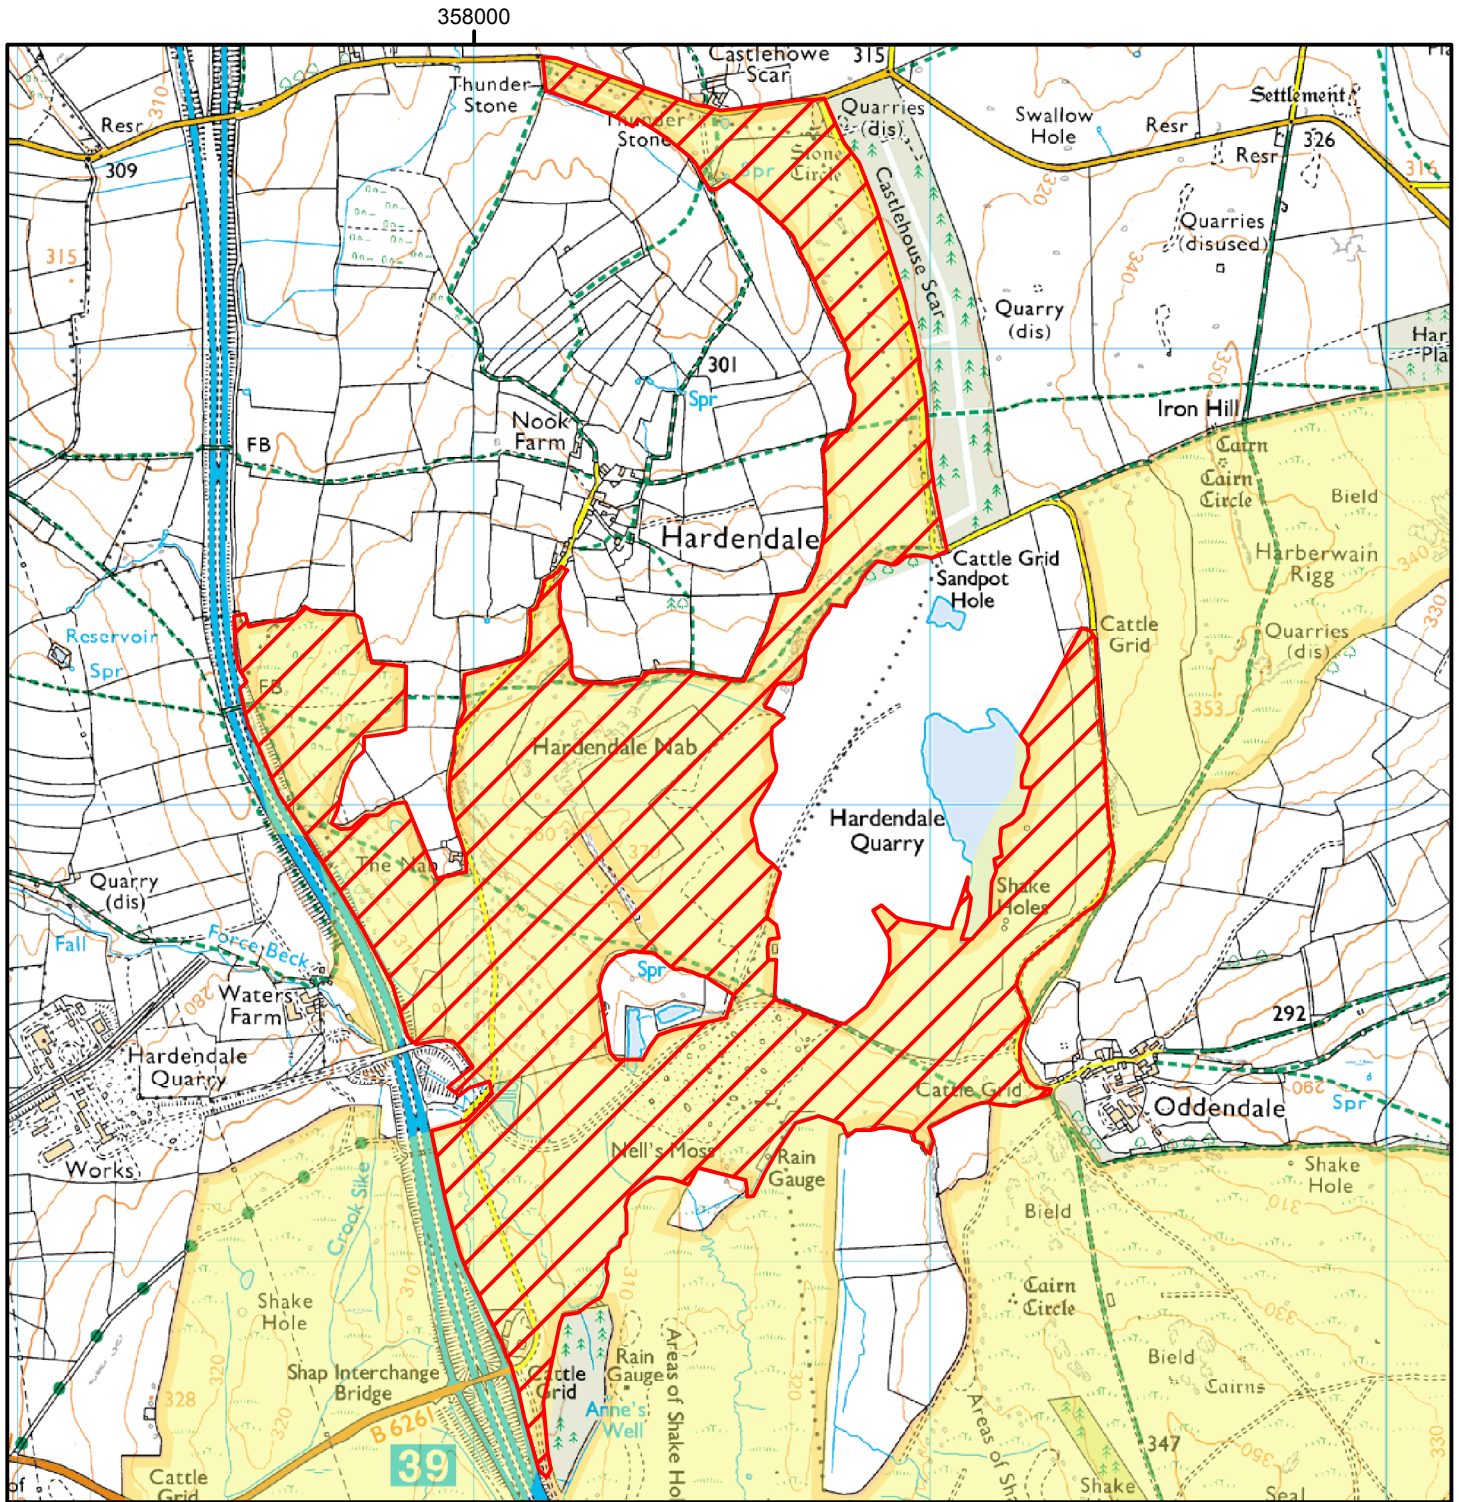

FIRE RISK!

The open access land shown hatched on the map below is temporarily closed for the purpose of fire prevention.

Closed until further notice.

(This does not affect Public Rights of Way)

Case Number: 2016108246

0 600 1,200 Metres

Restricted Open Access Land

Open Access Land

© Crown Copyright and database right 2016.
Ordnance Survey 100022021

For more information call the Open Access Contact Centre on 0300 060 2091
or visit our website at www.gov.uk/right-of-way-open-access-land/use-your-right-to-roam