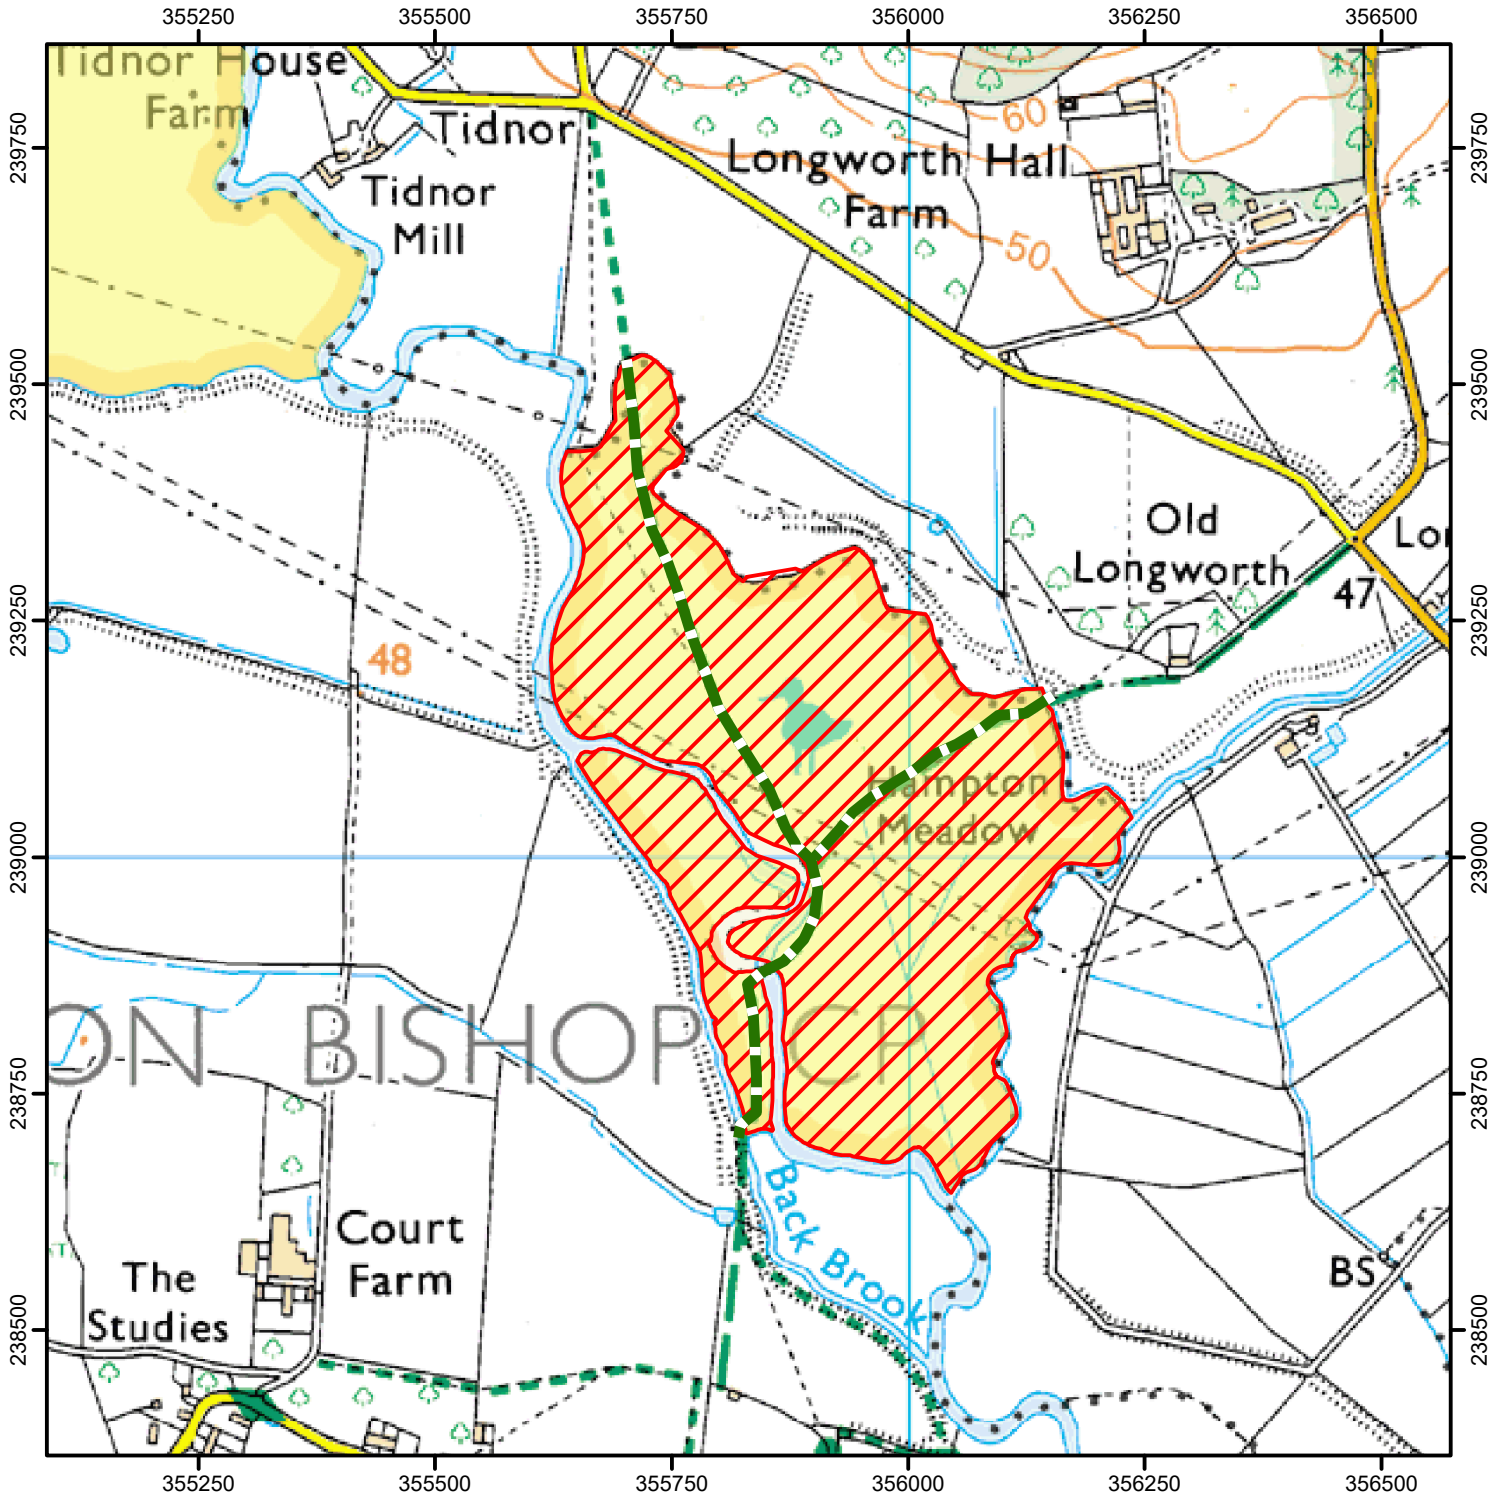

# NO OPEN ACCESS

To protect sensitive wildlife, the open access land shown hatched on the map below is temporarily closed.

This does not affect Public Rights of Way.

From 01 March to 31 July annually.

Case number: 2020029075

0 200 400 Metres

Restricted Open Access Land

Open Access Land

Public Right of Way

© Crown Copyright and database right 2024. All rights reserved. Ordnance Survey Licence number 100022021

For more information call the Open Access Contact Centre on 0300 060 2091 or visit our website at [www.gov.uk/right-of-way-open-access-land/use-your-right-to-roam](http://www.gov.uk/right-of-way-open-access-land/use-your-right-to-roam)