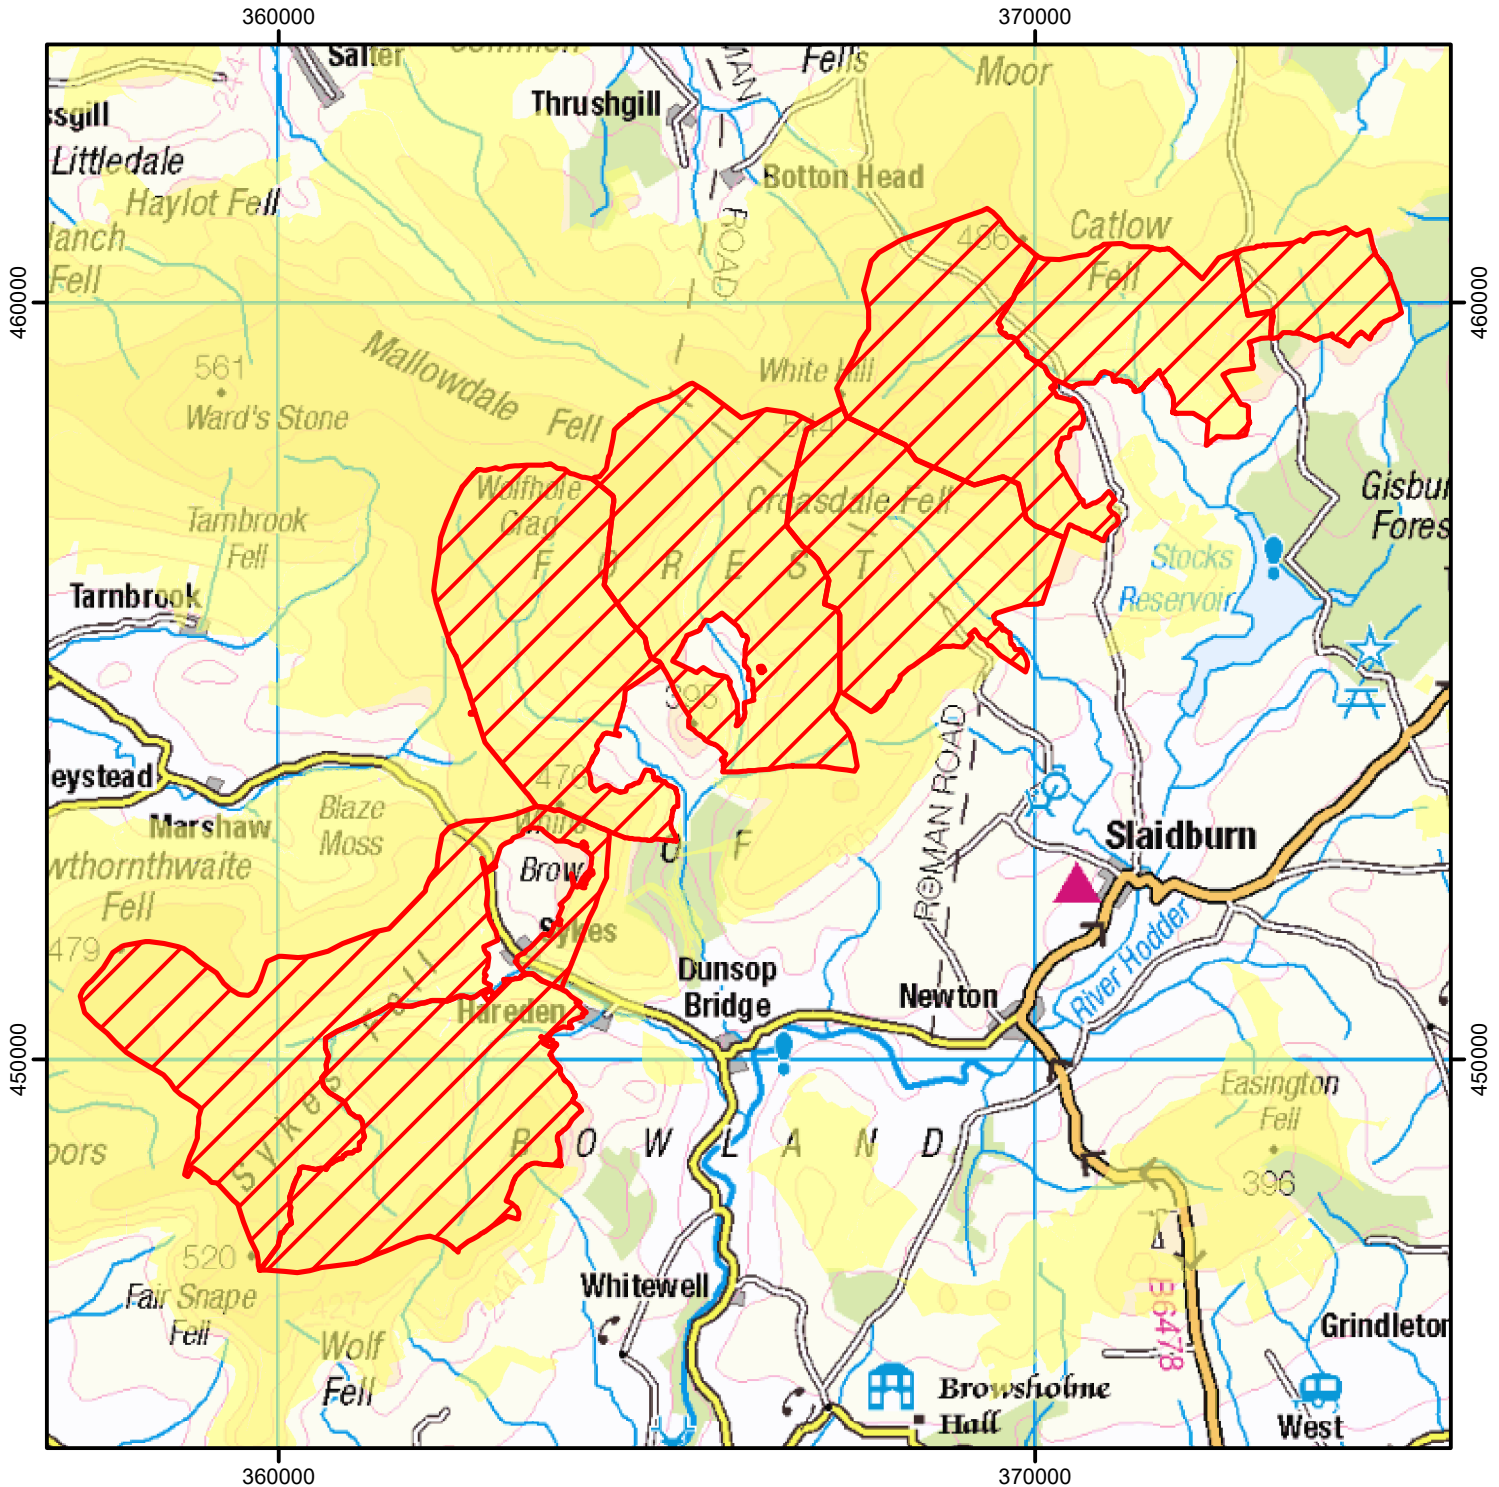

NATURAL
ENGLAND

DOGS MUST BE ON A SHORT LEAD

To avoid disturbance to game birds, dogs must be kept on a short lead on the open access land shown hatched on the map below.

From 01 August to 10 December each year annually

This does not affect public rights of way.

Case Number: 2009020076

0 2,500 5,000 Metres

© Crown Copyright and database right 2024.
Ordnance Survey 100022021

 Restricted Open Access Land

 CROW Open Access Land

For more information call the Open Access Contact Centre on 0300 060 2091
or visit our website at www.gov.uk/right-of-way-open-access-land/use-your-right-to-roam