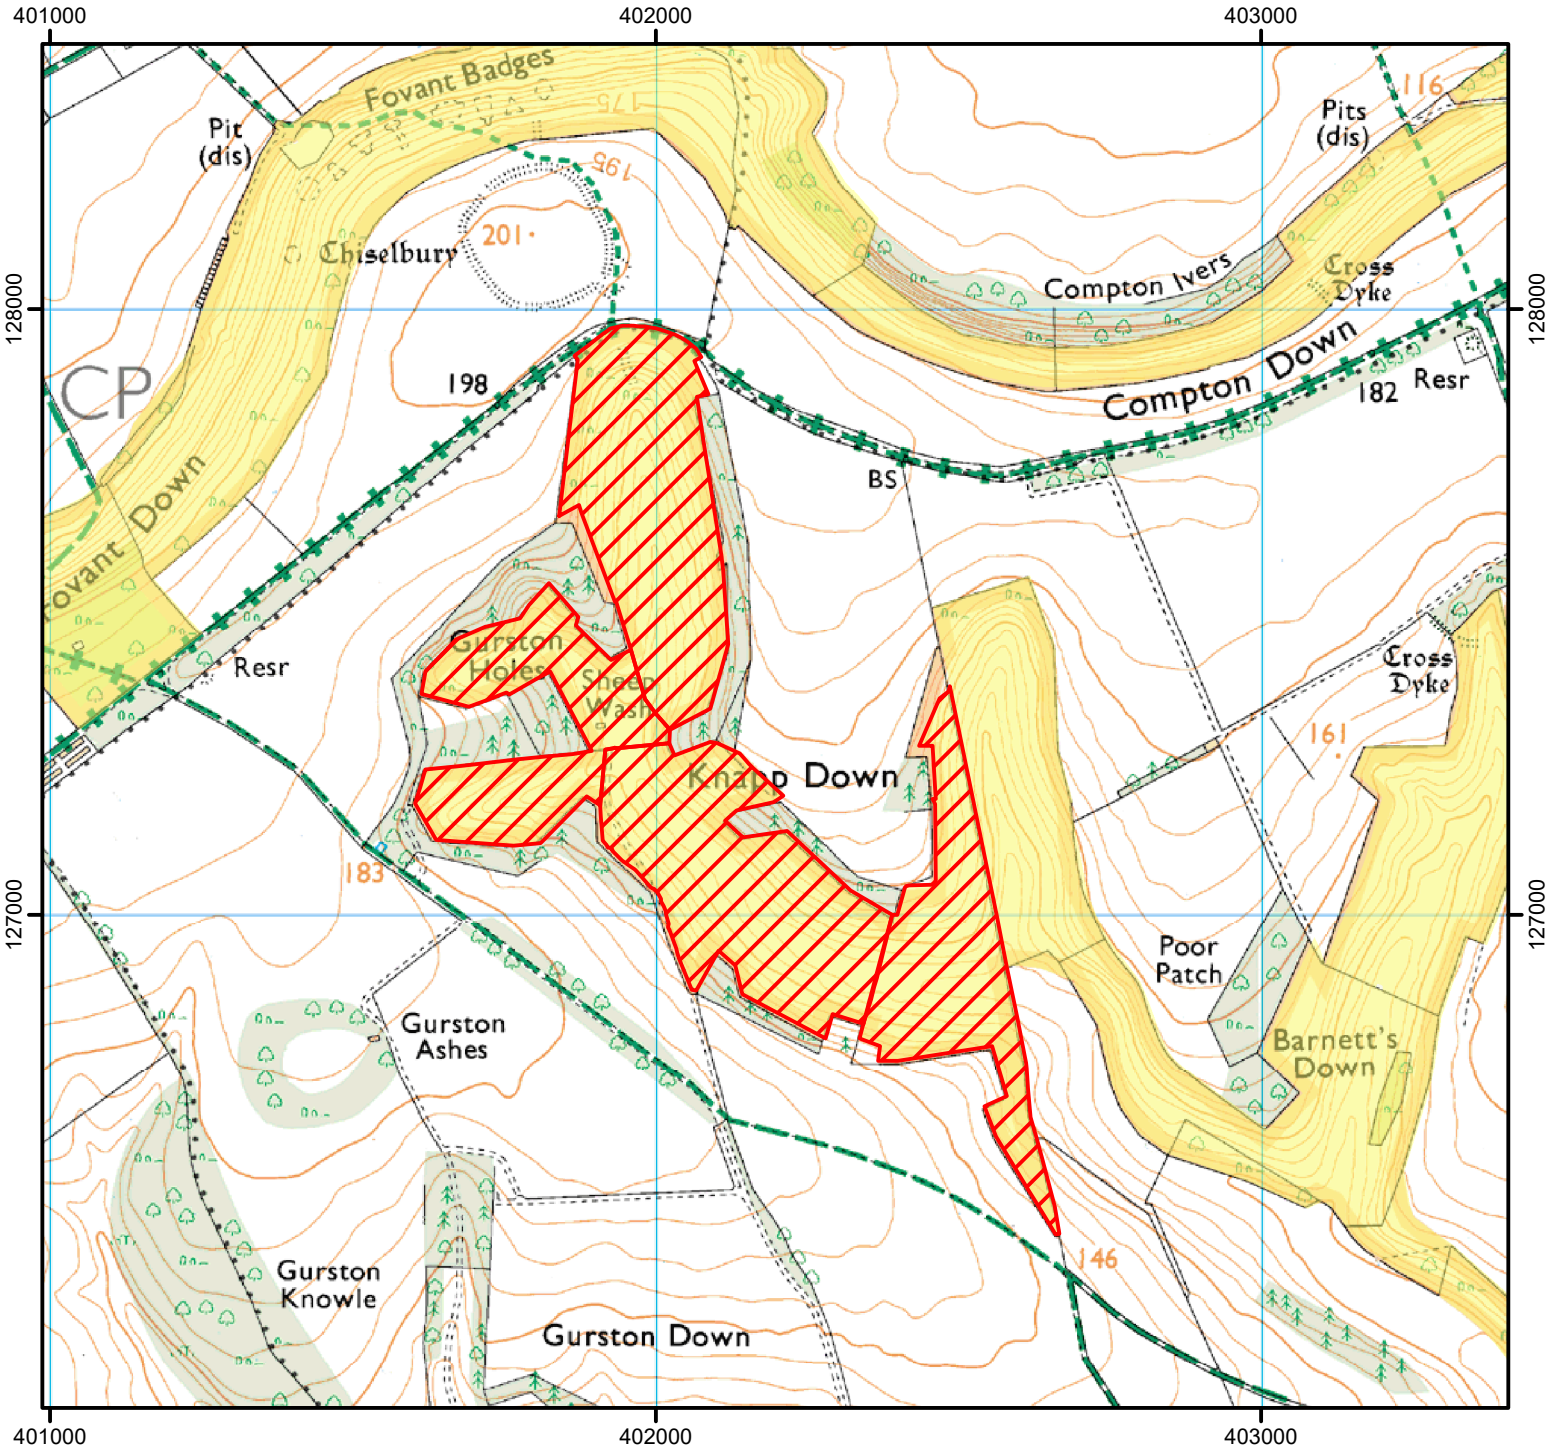

CROW Open Access: Consultation on review of restriction

Please see accompanying notice.

This does not affect Public Rights of Way.

Consultation end date: 14 March 2025

Case number: 2008090036

CROW Consultation

CROW Access Land

© Crown Copyright and database right 2025. All rights reserved. Ordnance Survey Licence number 100022021

For more information call the Open Access Contact Centre on 0300 060 2091 or visit our website at www.gov.uk/right-of-way-open-access-land/use-your-right-to-roam