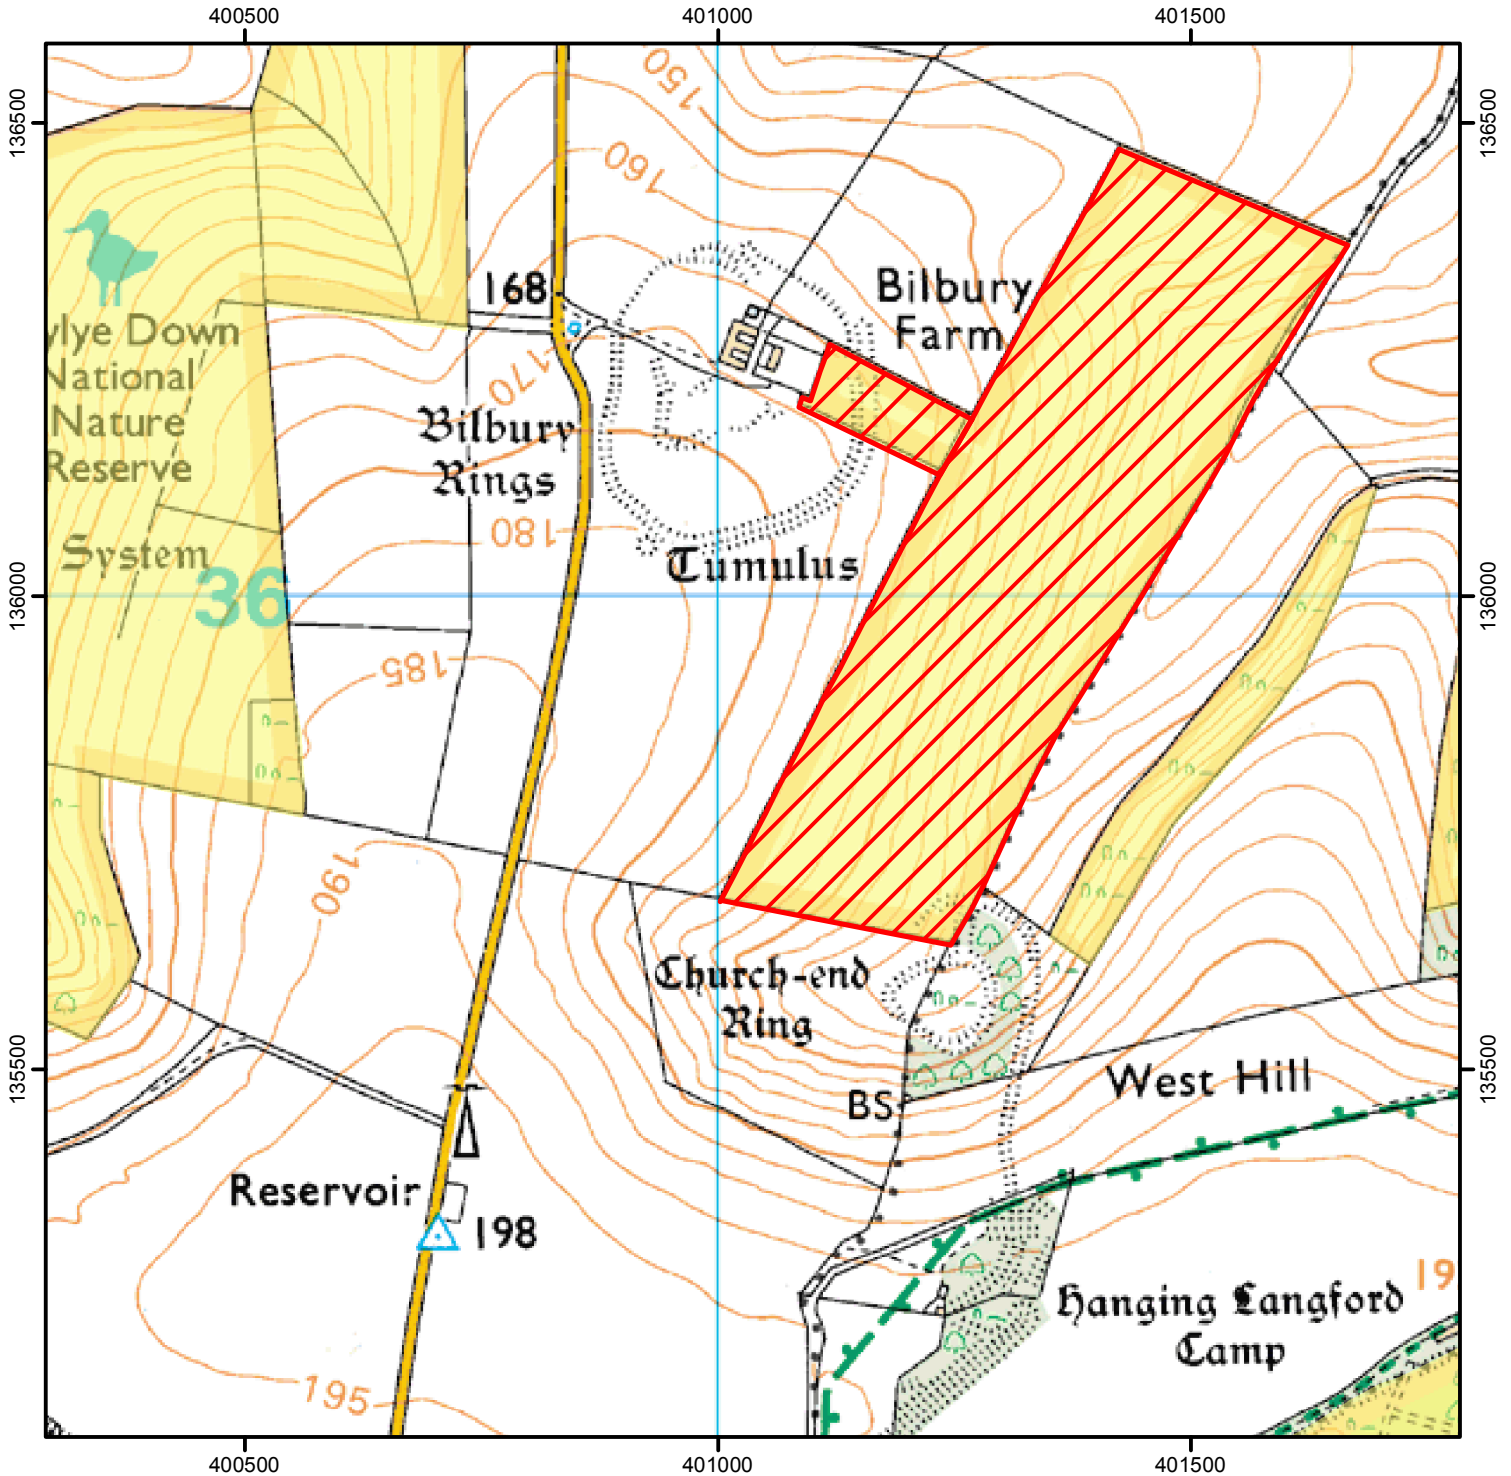

CROW Open Access: Consultation on review of restriction

(Please see accompanying notice)

This does not affect Public Rights of Way

Consultation start date: 18 June 2020

Consultation end date : 17 July 2020

Case Number: 2009050212

© Crown Copyright and database right 2015. All rights reserved.
Ordnance Survey Licence number 100022021.

CROW Consultation
CROW Access Land

For more information call the Open Access Contact Centre on 0300 060 2091
or visit our website at www.gov.uk/right-of-way-open-access-land/use-your-right-to-roam