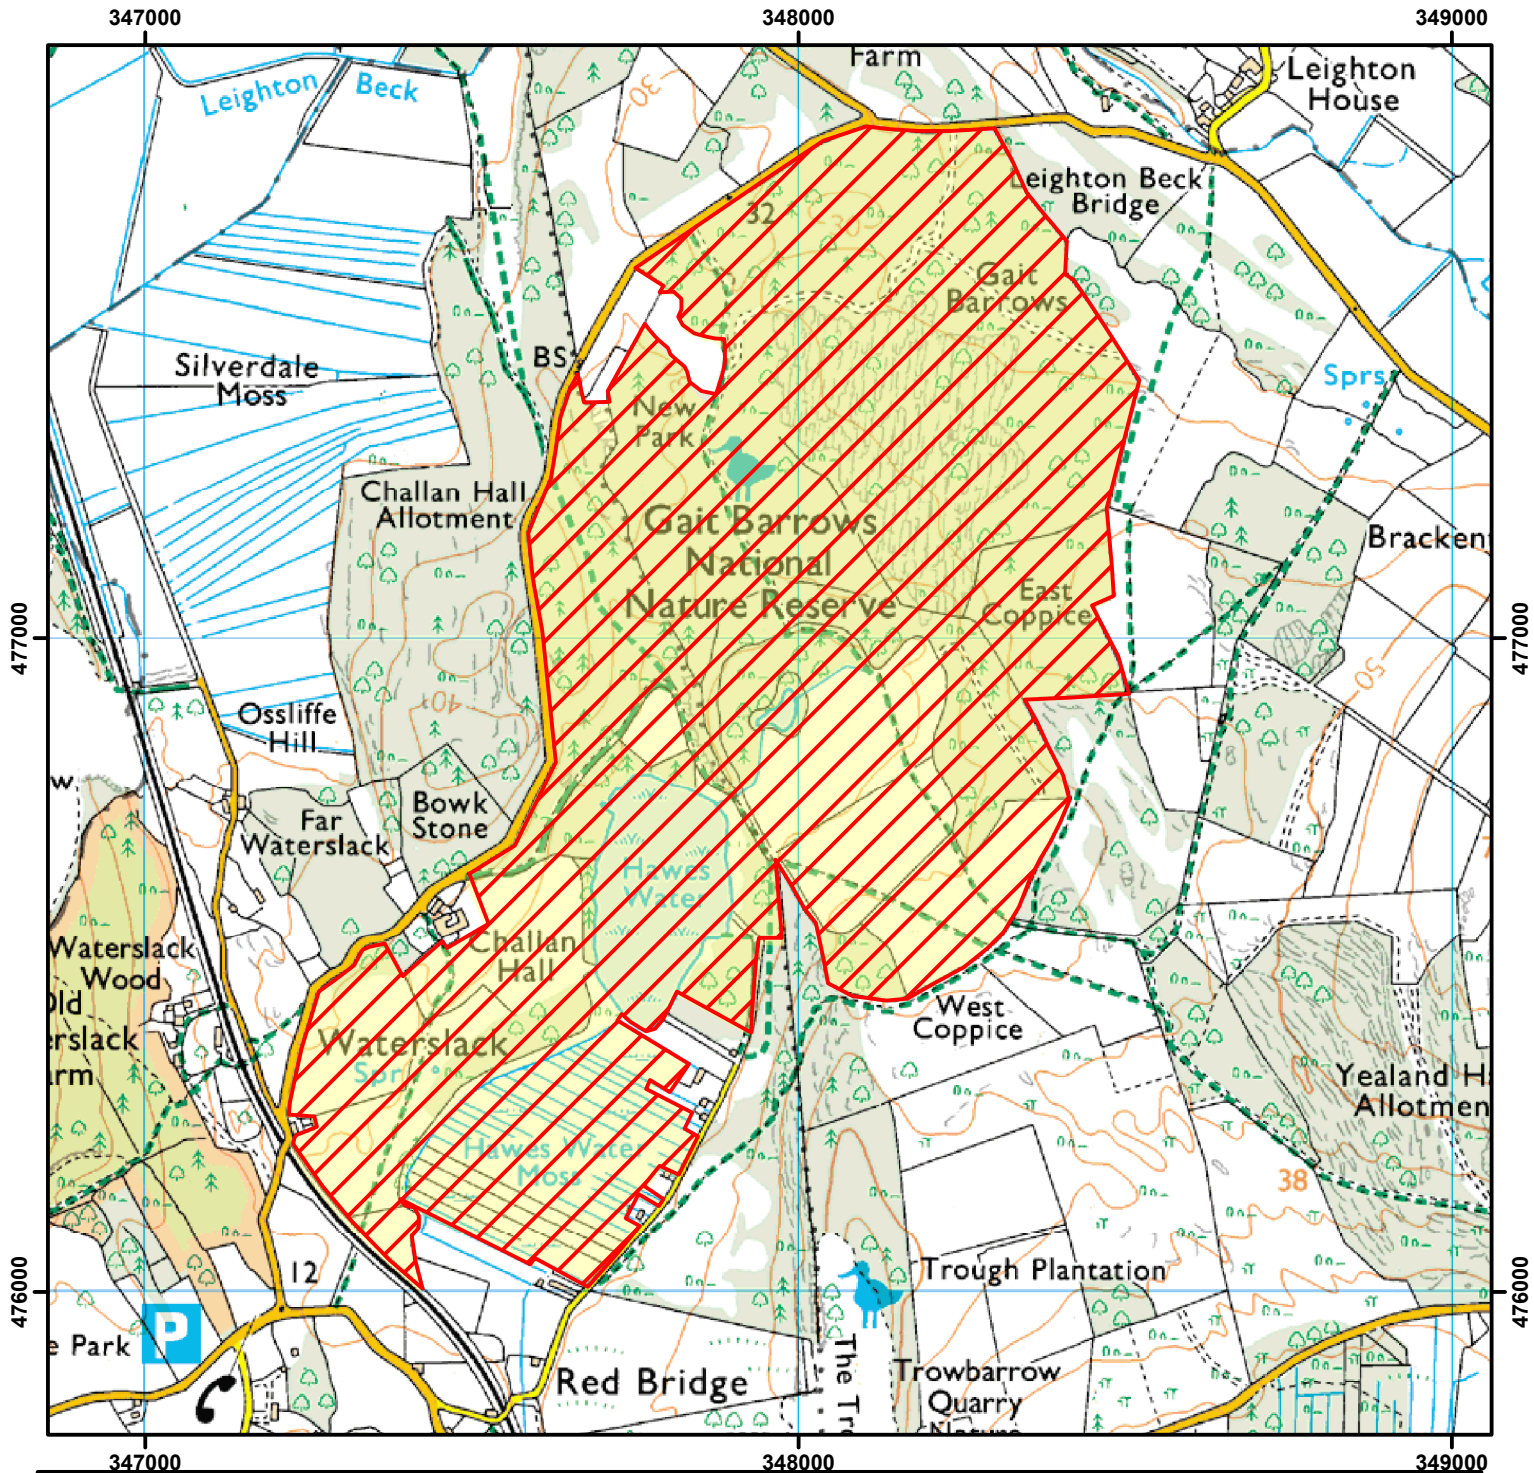

NO DOGS

NATURAL ENGLAND

Dogs are not allowed on the open access land shown hatched below.

This does not apply to registered assistance dogs and dogs kept under effective control on Public Rights of Way.

Case Number: 2014087360

© Crown Copyright and database right 2020. All rights reserved.
Ordnance Survey Licence number 100022021.

	Restricted Open Access Land
	Open Access Land

For more information call the Open Access Contact Centre on 0300 060 2091
or visit our website at www.gov.uk/right-of-way-open-access-land/use-your-right-to-roam