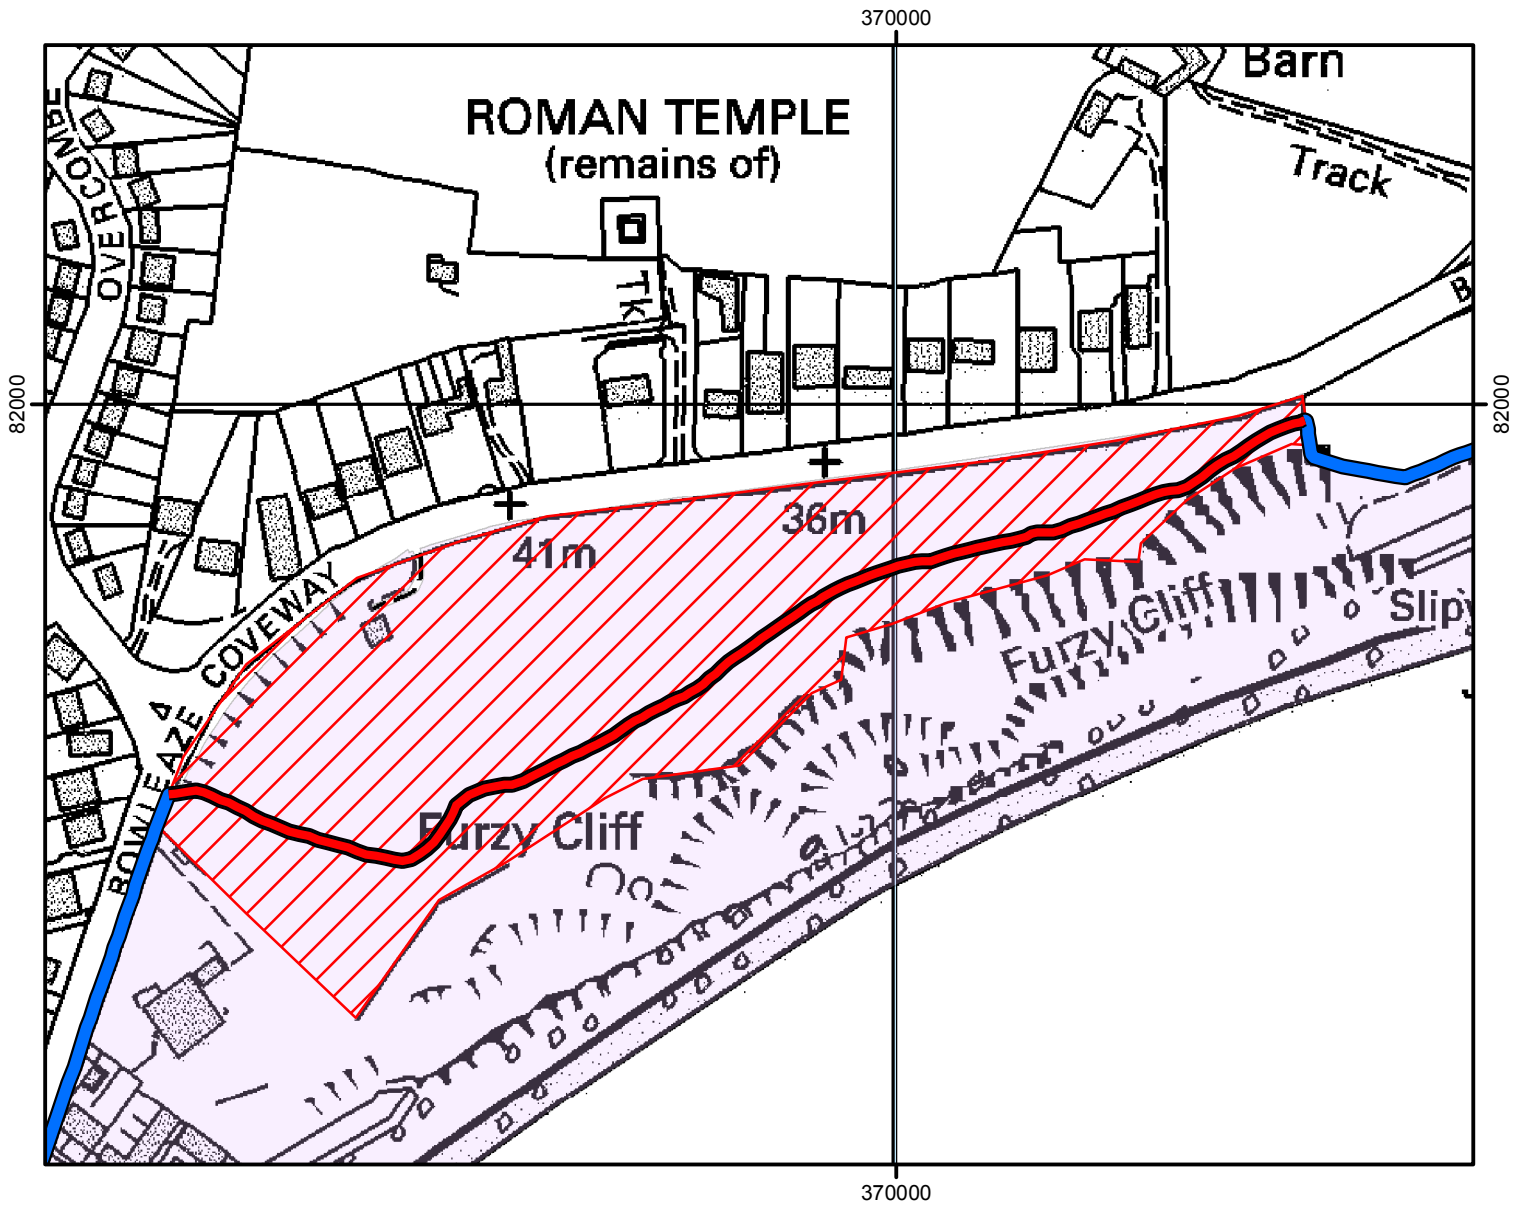

CROW Open Access: Consultation on review of restriction

Please see accompanying notice.

(This does not affect Public Rights of Way)

Consultation start date: 03 April 2017

end date: 21 April 2017

Case Number: 2012056428

For more information call the Open Access Contact Centre on 0300 060 2091
or visit our website at www.gov.uk/right-of-way-open-access-land/use-your-right-to-roam