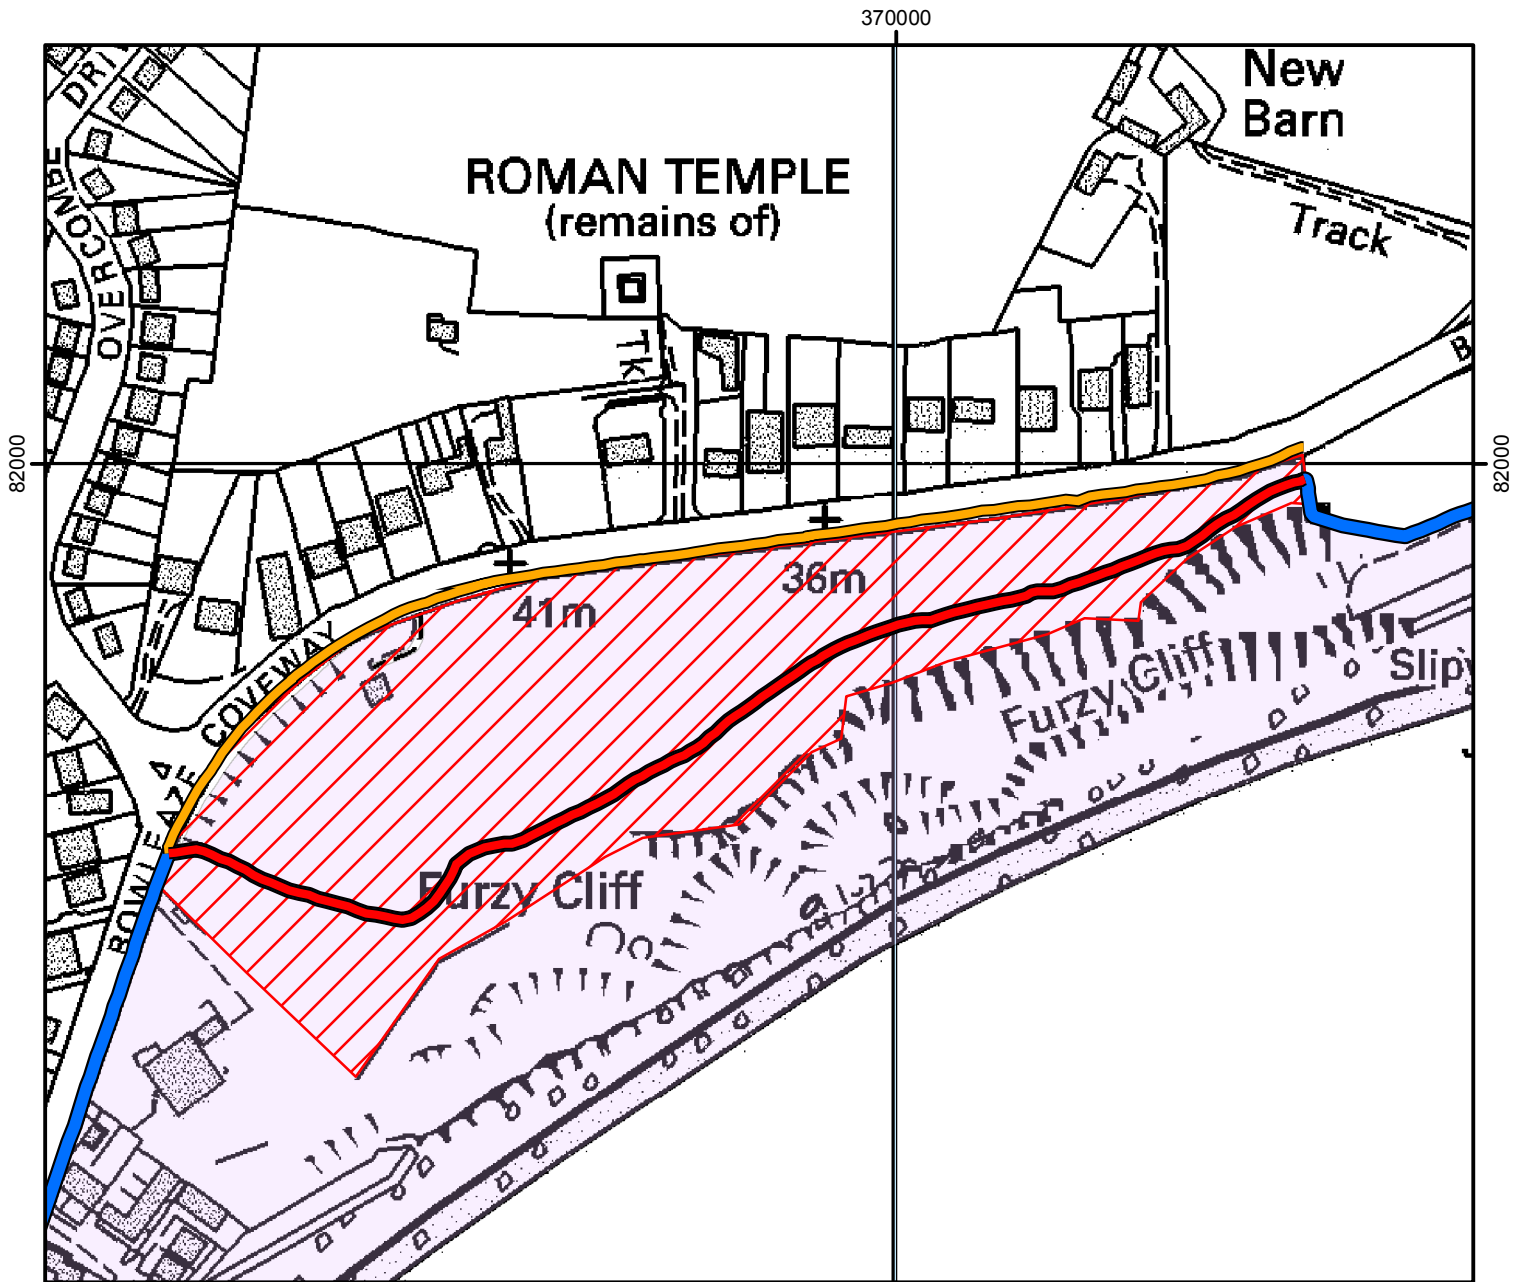

CROW Open Access: Consultation on review of restriction

Please see accompanying notice.

(This does not affect Public Rights of Way)

Consultation start date: 03 April 2017

end date: 21 April 2017

Case Number: 2012056428

370000

© Crown Copyright and database right 2017.
Ordnance Survey 100022021

CROW Consultation

Access Land

England Coast Path

Alternative Route

CROW Consultation England Coast Path

For more information call the Open Access Contact Centre on 0300 060 2091
or visit our website at www.gov.uk/right-of-way-open-access-land/use-your-right-to-roam