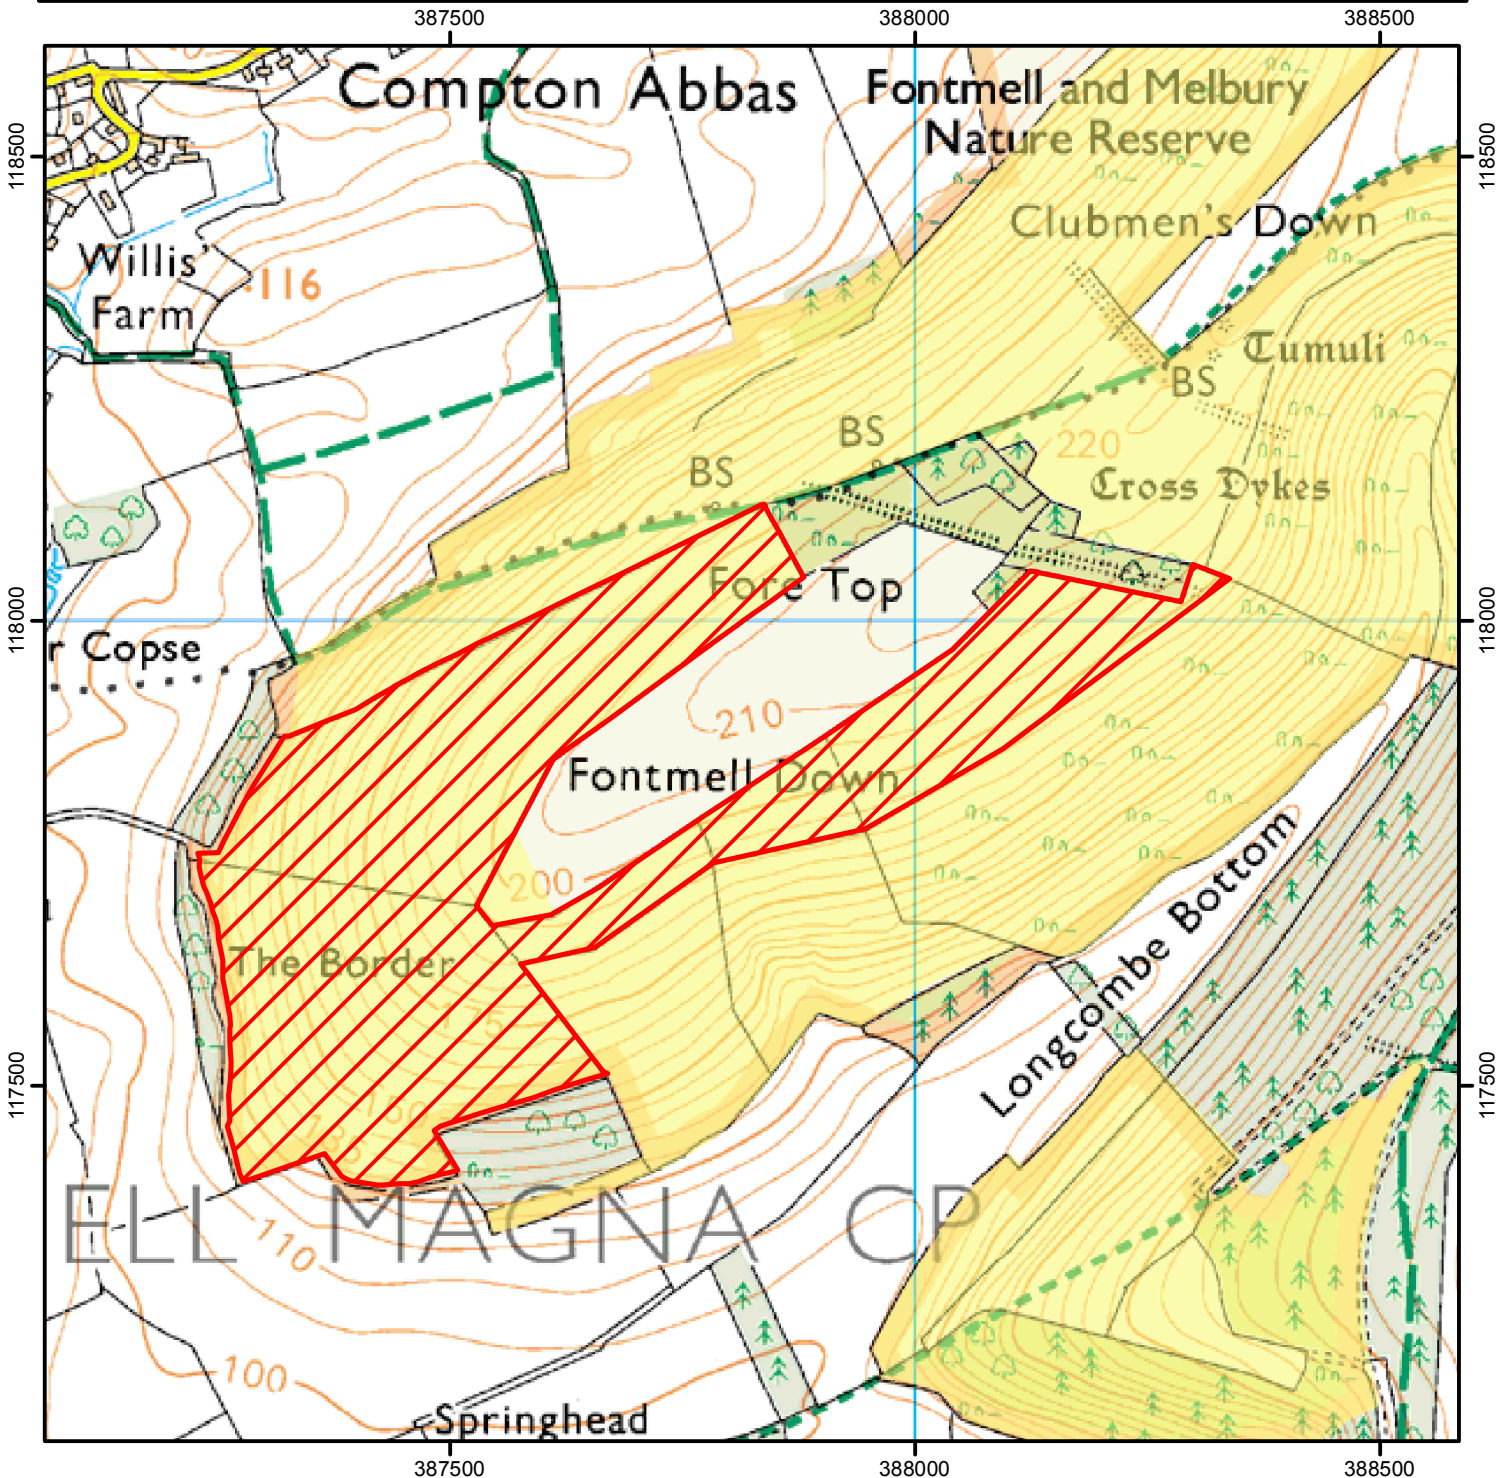

CROW Open Access: Consultation on review of restriction (please see accompanying notice)

Consultation start date: 17 June 2020
end date: 17 July 2020

Case Number: 2007050190

0 250 500 Metres

Restricted Open Access Land

Open Access Land

© Crown Copyright, Natural England Licence No. 100046223, 2020 © Crown Copyright and database right 2020. All rights reserved. Ordnance Survey Licence number 100022021.

For more information call the Open Access Contact Centre on 0300 060 2091 or visit our website at www.gov.uk/right-of-way-open-access-land/use-your-right-to-roam