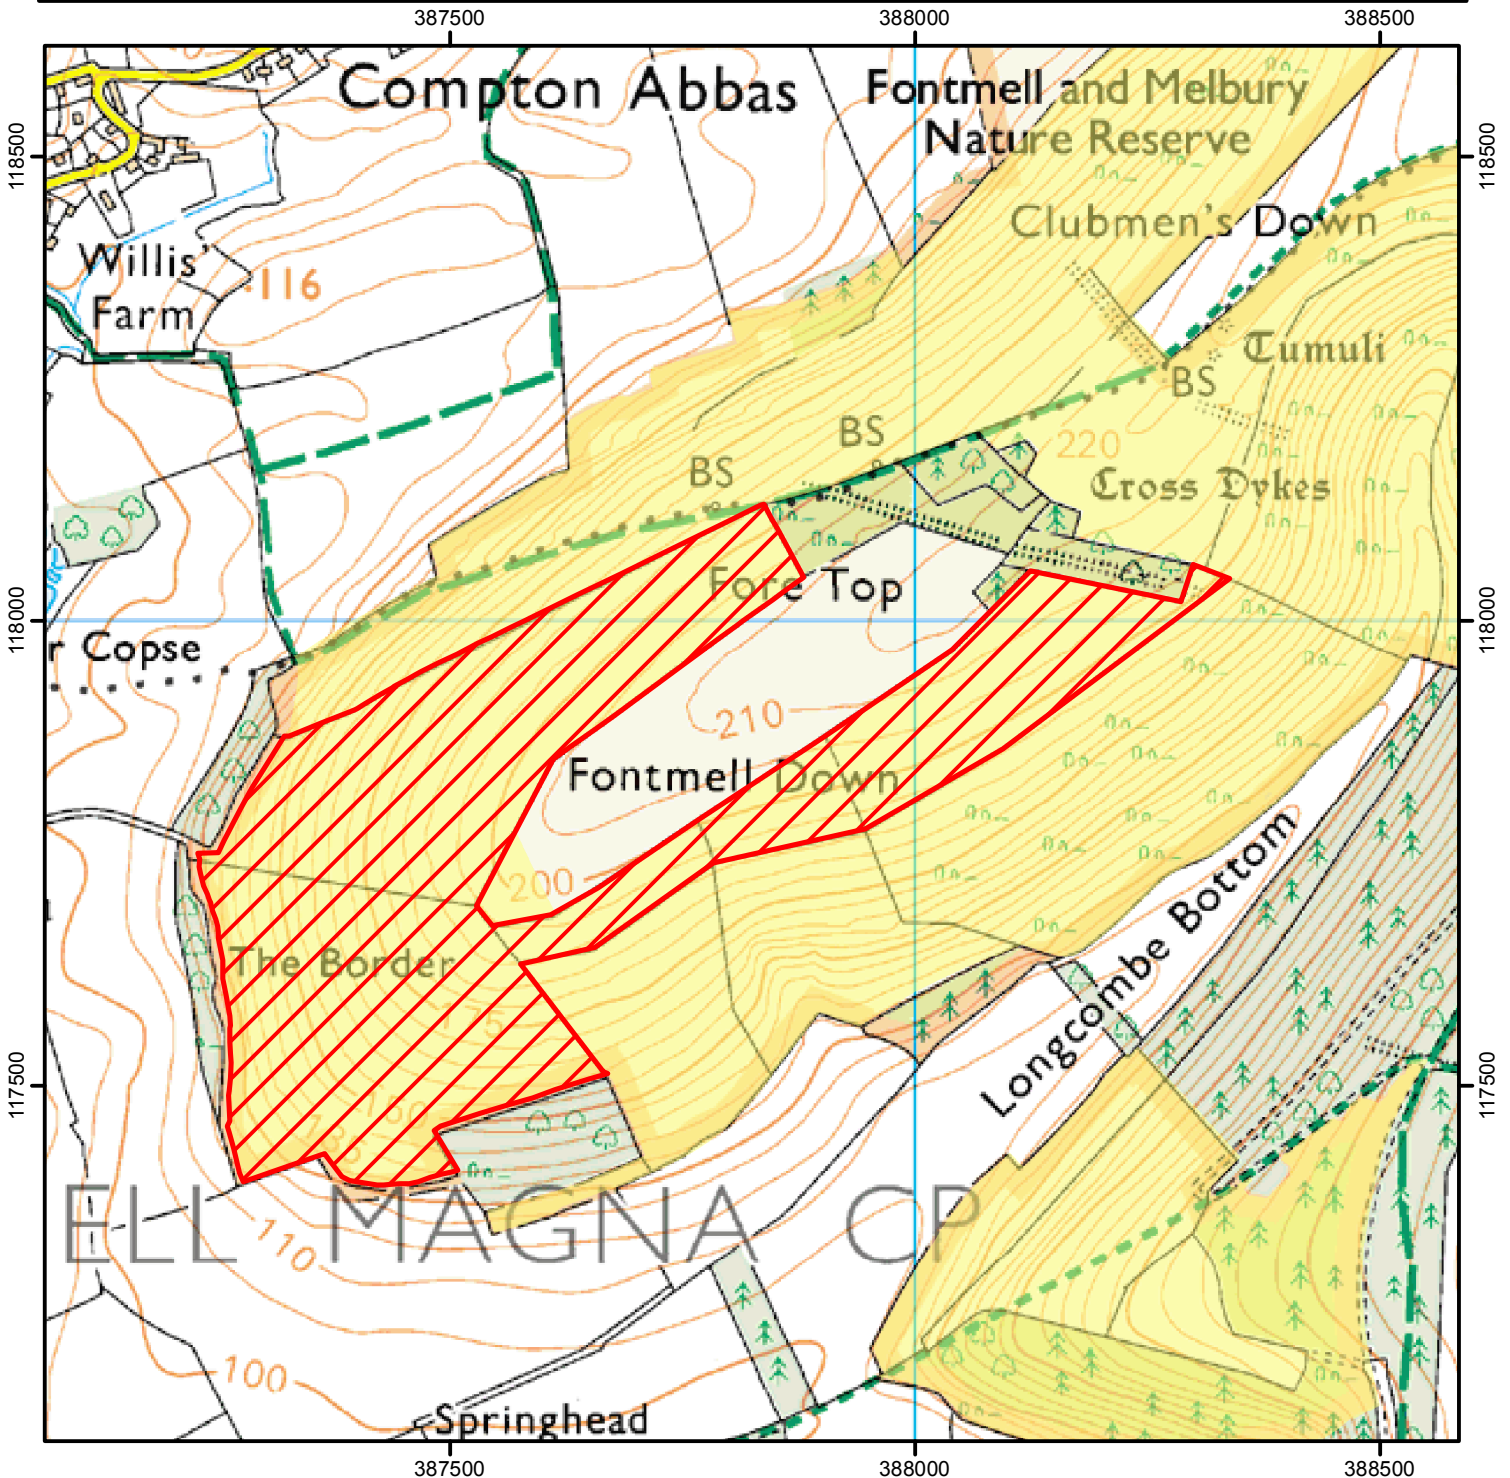

NATURAL ENGLAND

NO DOGS

To avoid danger from cows with calves, dogs are not allowed on the area shown hatched on the map below

This does not affect Public Rights of Way.

This restriction may apply from: 01 September to 31 October annually until 2026.

Case Number: 2007050190

0 250 500 Metres

© Crown Copyright. Natural England Licence No. 100046223. 2008
© Crown Copyright and database right 2020. All rights reserved. Ordnance Survey Licence number 100022021.

Restricted Open Access Land

Open Access Land

For more information call the Open Access Contact Centre on 0300 060 2091 or visit our website at www.gov.uk/right-of-way-open-access-land/use-your-right-to-roam