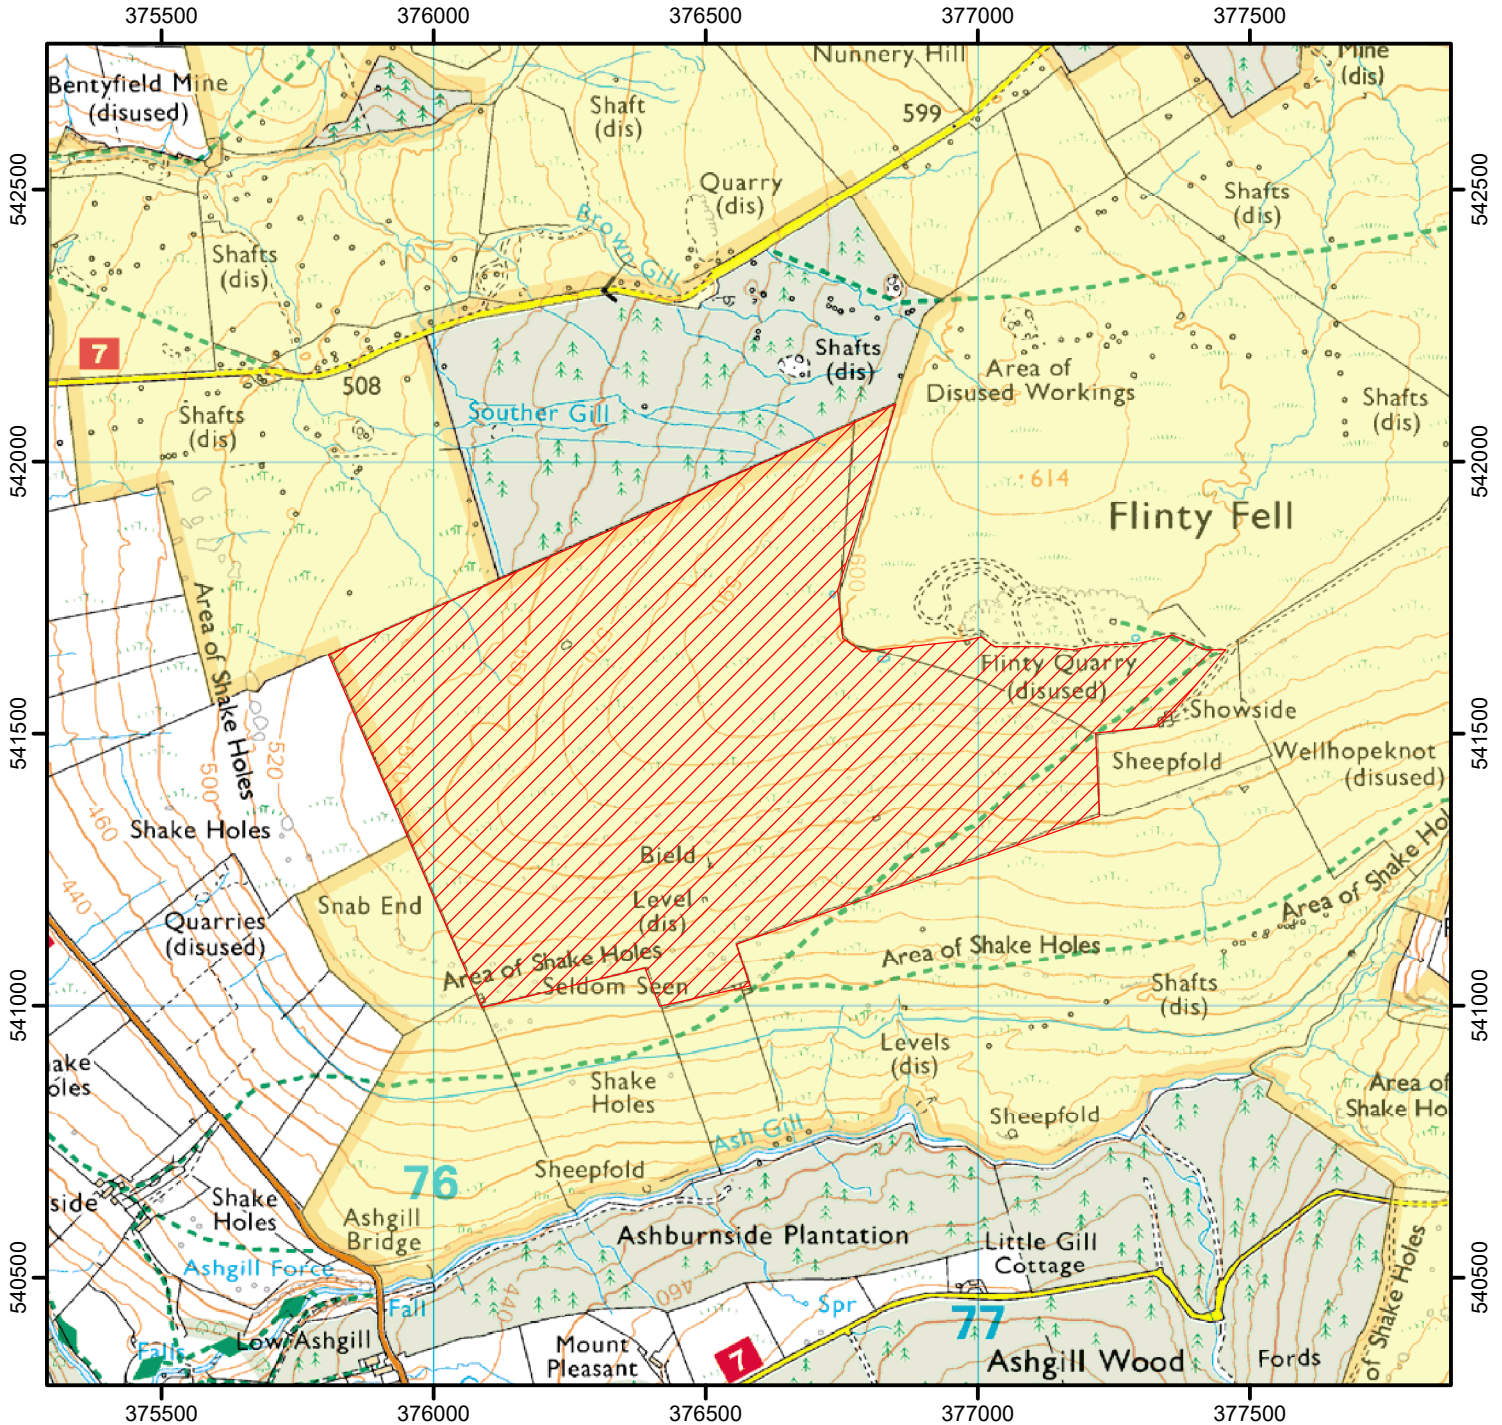

# NO DOGS

To protect sensitive wildlife, dogs are not allowed on the open access land shown hatched on the map below.

This does not affect Public Rights of Way where dogs must be kept under effective control.

Between: 01 October and 31 March each year until 2027.

Case Number: 2021079445

© Crown Copyright and database right 2021.  
Ordnance Survey 100022021

Restricted Open Access Land

Open Access Land

For more information call the Open Access Contact Centre on 0300 060 2091  
or visit our website at [www.gov.uk/right-of-way-open-access-land/use-your-right-to-roam](http://www.gov.uk/right-of-way-open-access-land/use-your-right-to-roam)