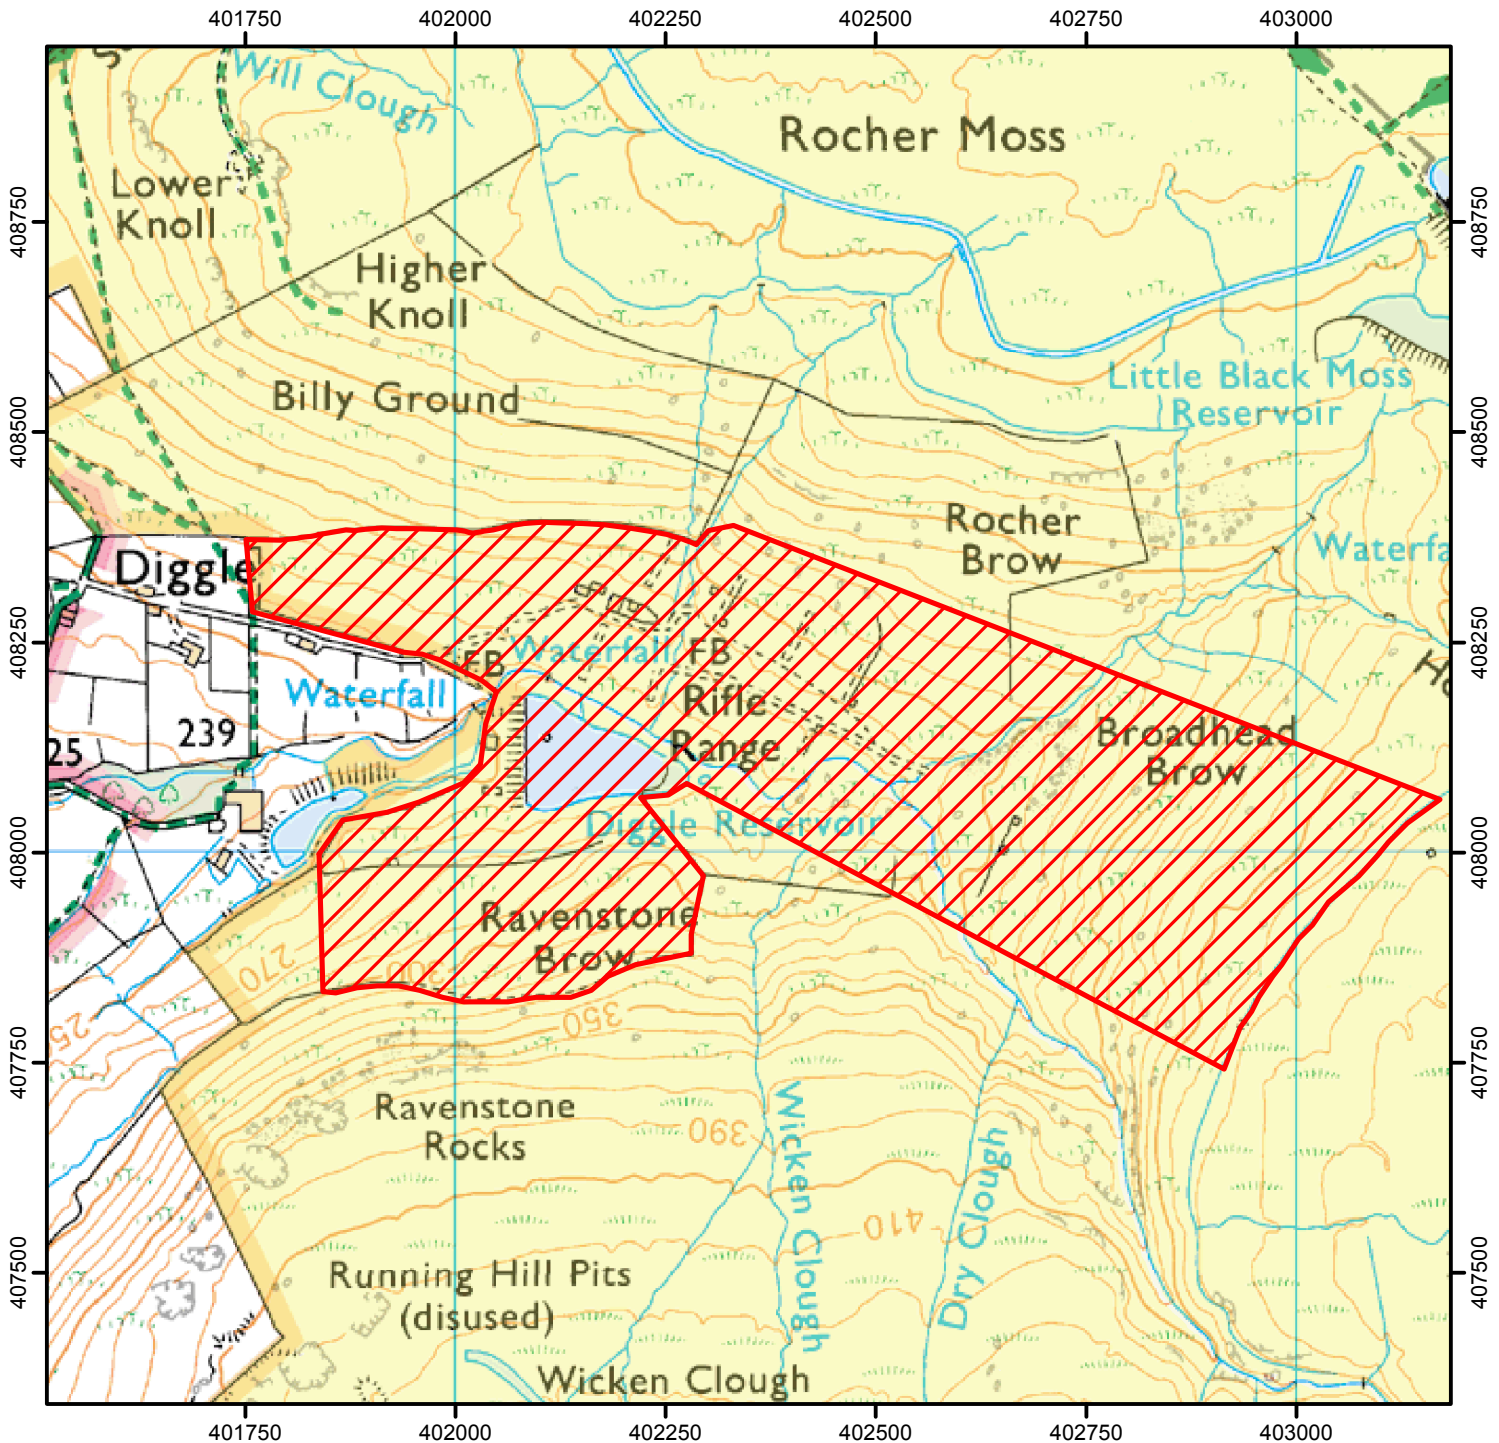

No Access

The open access land shown hatched on the map is currently restricted.

Date: Until 31 December 2024

Case Number: 2014037141

© Crown Copyright and database right 2019.
All rights reserved. Ordnance Survey Licence number 100022021

 Restricted Open Access Land
 Open Access Land

For more information call the Open Access Contact Centre on 0300 060 2091
or visit our website at www.gov.uk/right-of-way-open-access-land/use-your-right-to-roam