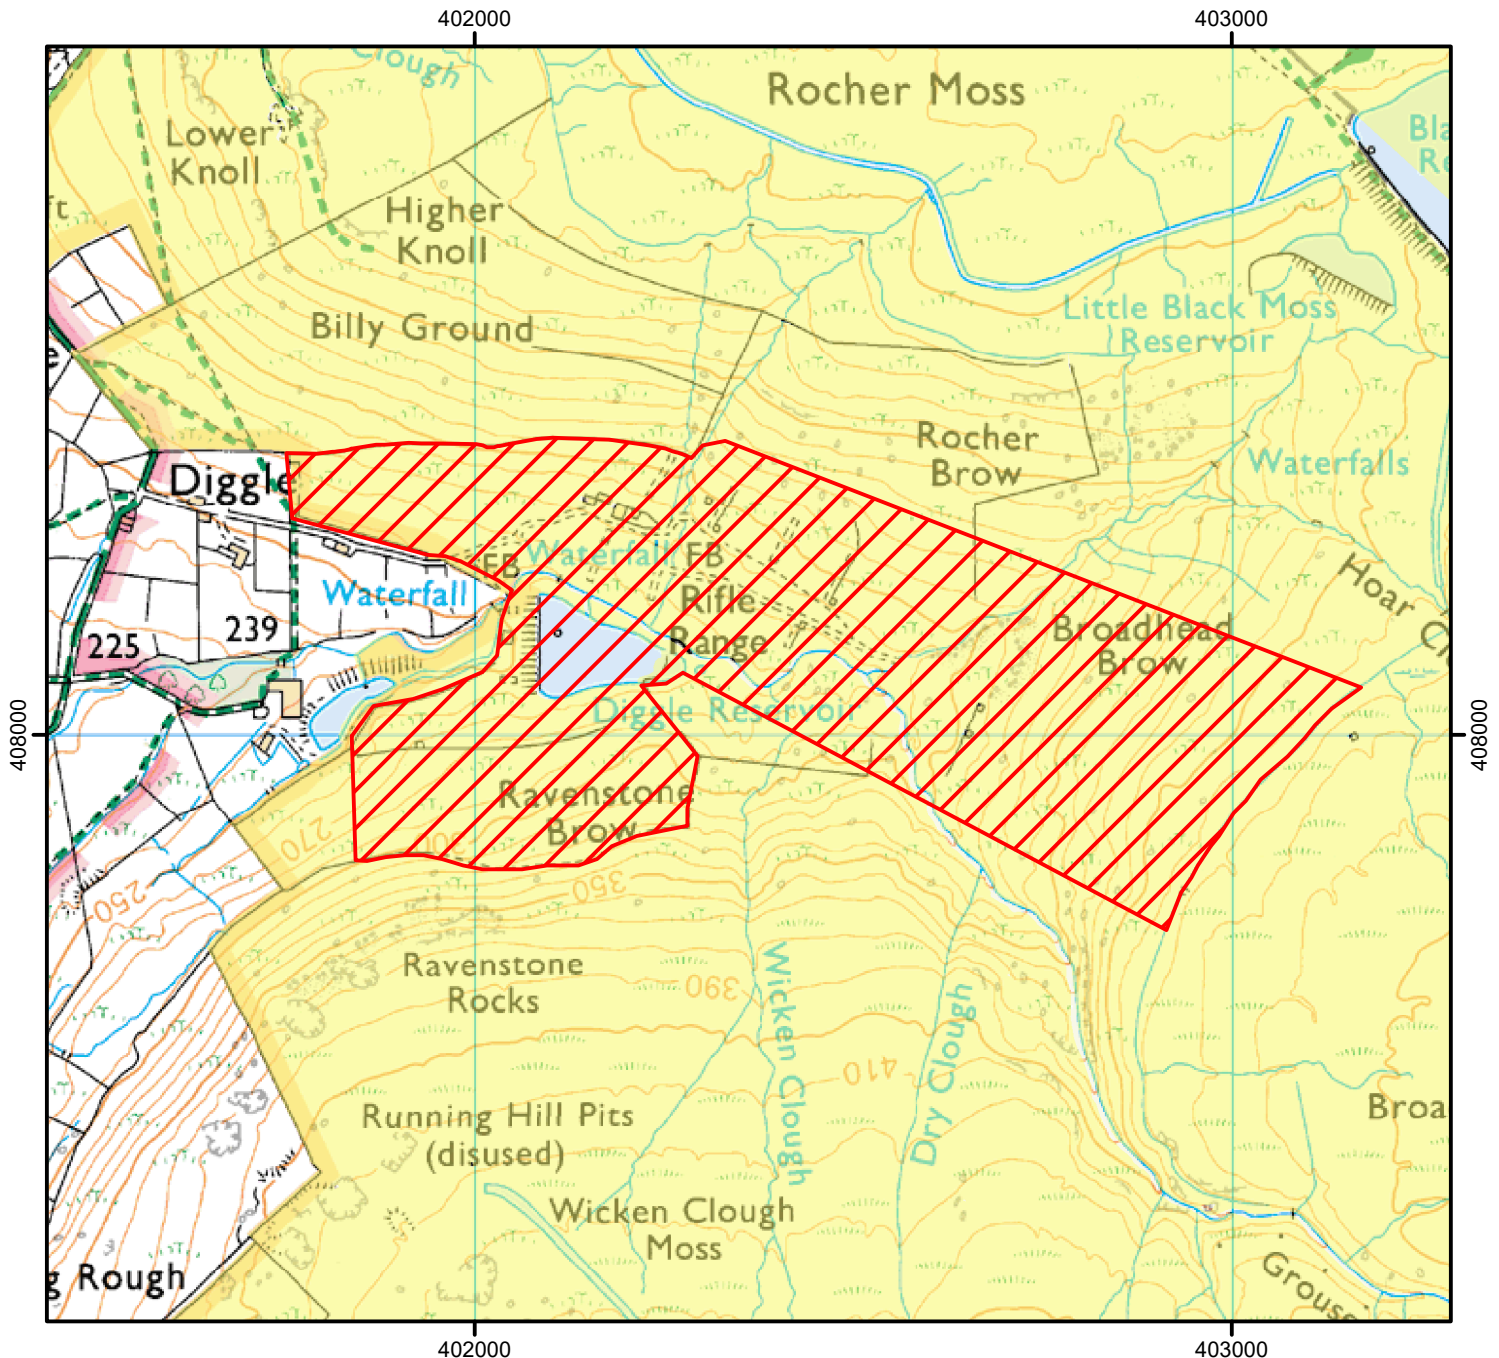

CROW Open Access: Consultation on review of restriction

Please see accompanying notice.

This does not affect Public Rights of Way.

Consultation end date: 05 April 2024

Case Number: 2014037141

© Crown Copyright and database right 2024.
All rights reserved. Ordnance Survey Licence number 100022021

 CROW Consultation

 CROW Access Land

For more information call the Open Access Contact Centre on 0300 060 2091
or visit our website at www.gov.uk/right-of-way-open-access-land/use-your-right-to-roam